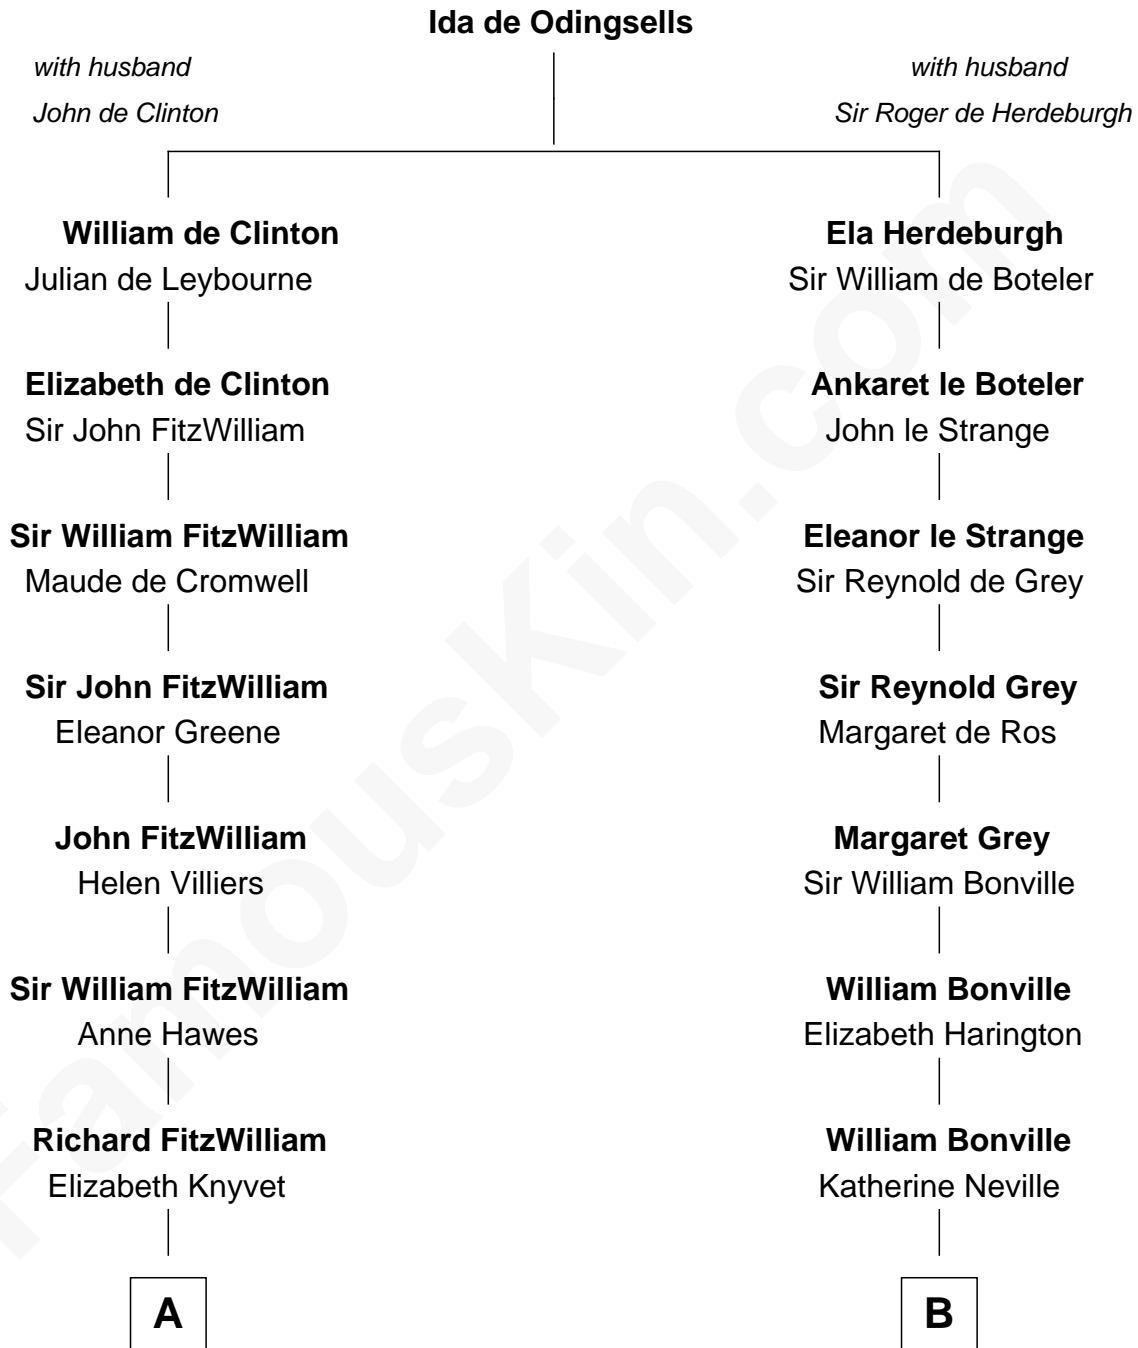

FamousKin.com
Relationship Chart of
Franklin D. Roosevelt
32nd U.S. President

18th cousin 3 times removed of
James Sherman
27th U.S. Vice-President

C

James Roosevelt

Sara Delano

Franklin D. Roosevelt

32nd U.S. President

D

Mary Whiting

William Barron

Mary Augusta Barron

Stalham Williams

Frances Lucretia Williams

Richard Winslow Sherman

Mary Frances Sherman