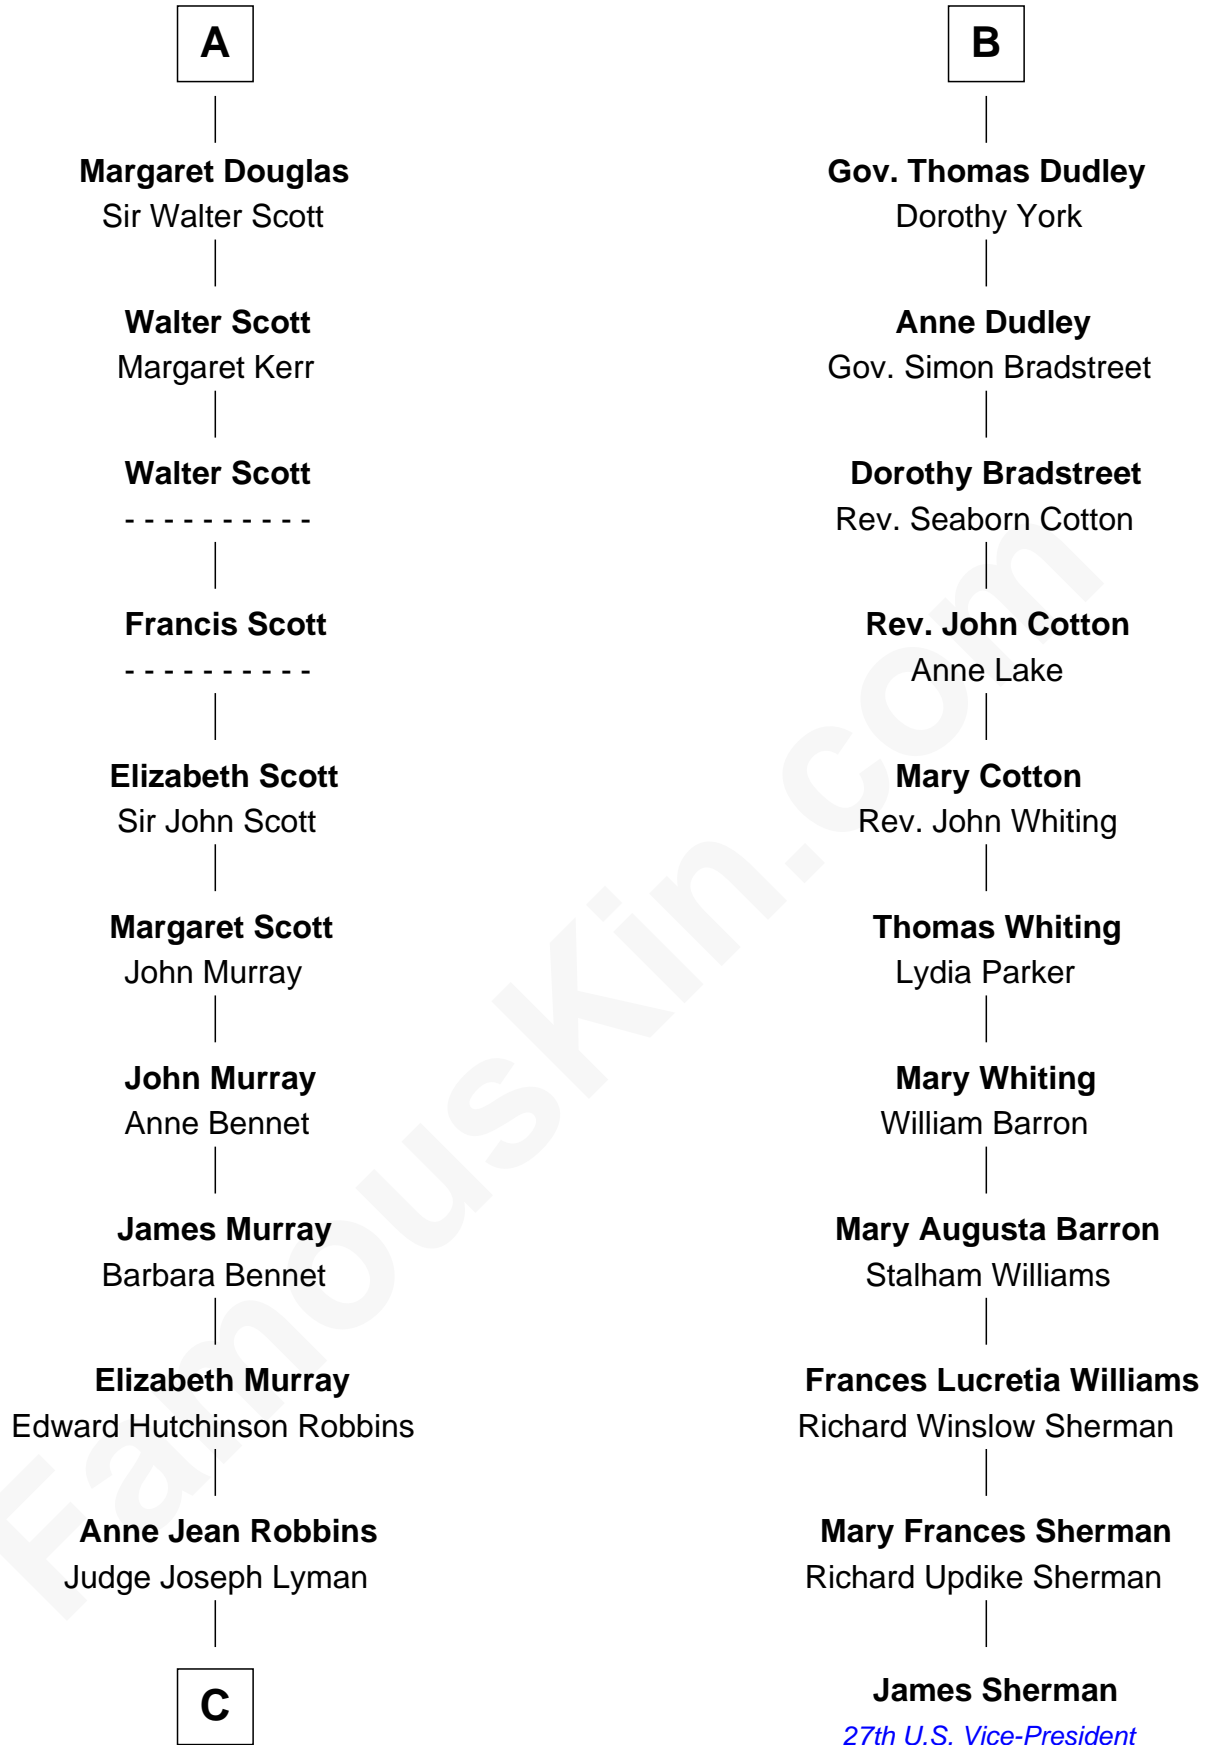

FamousKin.com
Relationship Chart of
Franklin D. Roosevelt
32nd U.S. President

17th cousin 2 times removed of
James Sherman
27th U.S. Vice-President

Sir Thomas de Holand
 Alice Fitzalan

C

—
Catharine Robbins Lyman

Warren Delano

—
Sara Delano

James Roosevelt

—
Franklin D. Roosevelt

32nd U.S. President

FamousKin.com