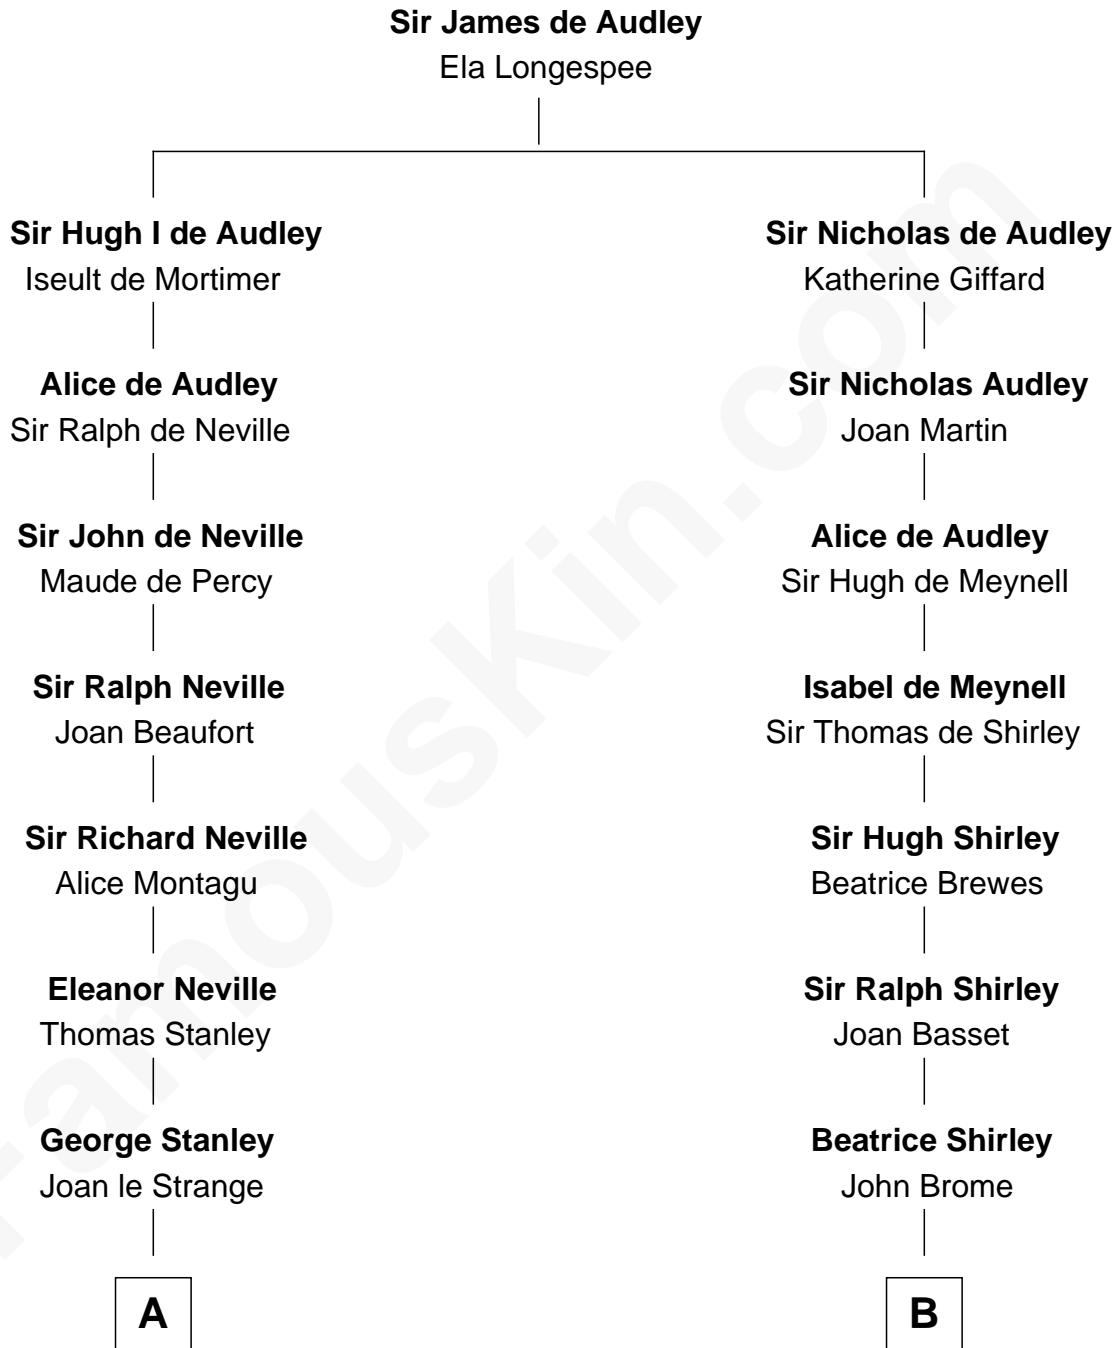

FamousKin.com
Relationship Chart of
Franklin D. Roosevelt
32nd U.S. President

19th cousin 2 times removed of
James Sherman
27th U.S. Vice-President

C

Rebecca Smith

John Aspinwall

John Aspinwall

Susan Howland

Mary Rebecca Aspinwall

Isaac Daniel Roosevelt

James Roosevelt

Sara Delano

Franklin D. Roosevelt

32nd U.S. President

D

Richard Winslow Sherman