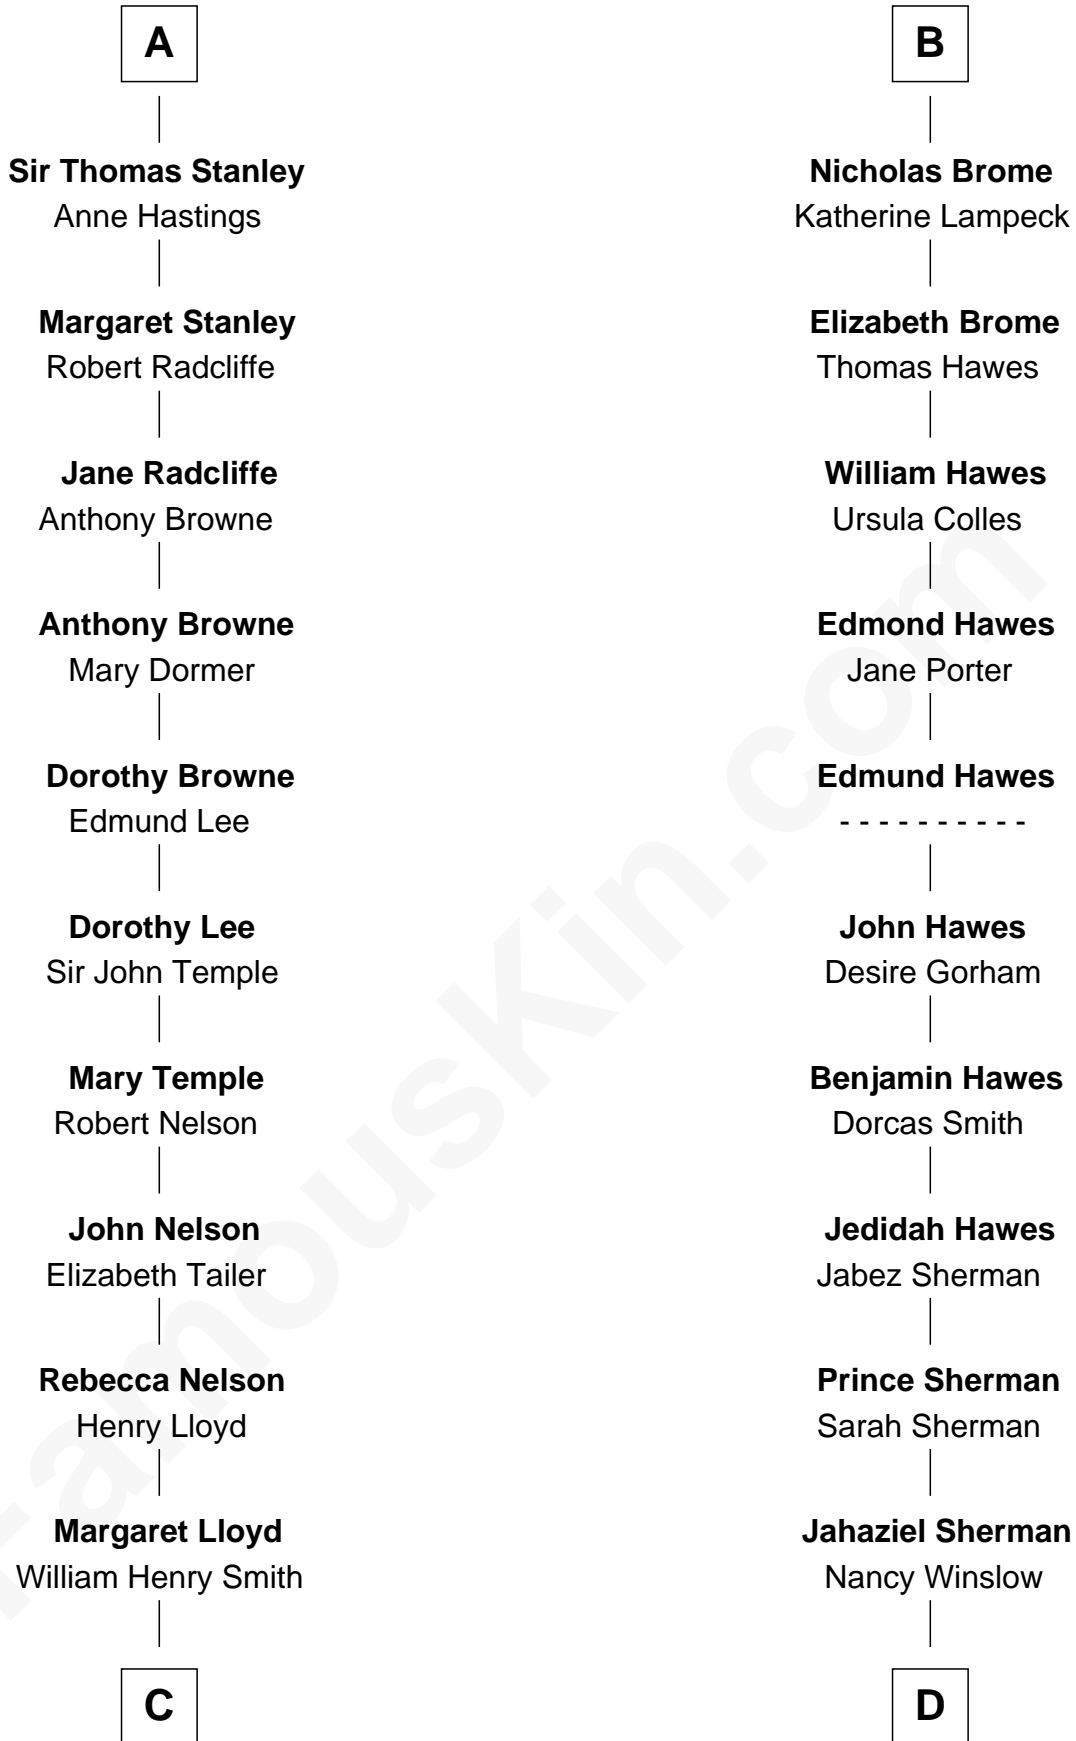

FamousKin.com
Relationship Chart of
Franklin D. Roosevelt
32nd U.S. President

19th cousin 2 times removed of
James Sherman
27th U.S. Vice-President

C

Rebecca Smith

John Aspinwall

John Aspinwall

Susan Howland

Mary Rebecca Aspinwall

Isaac Daniel Roosevelt

James Roosevelt

Sara Delano

Franklin D. Roosevelt

32nd U.S. President

D

Richard Winslow Sherman