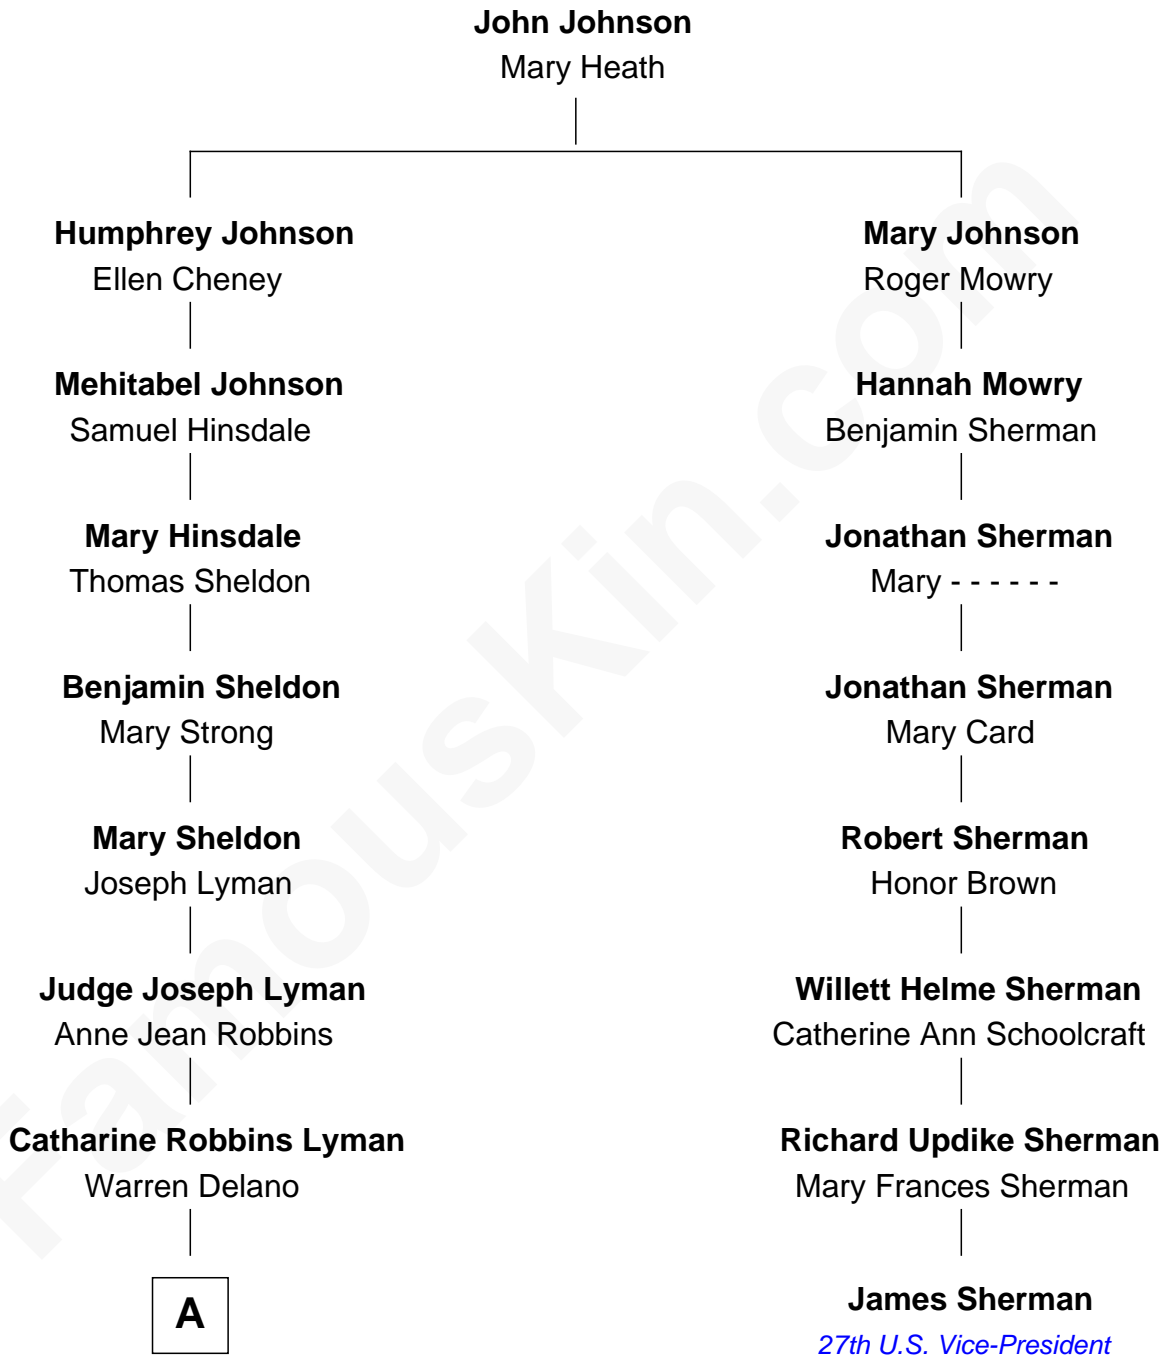

**FamousKin.com**  
**Relationship Chart of**  
**Franklin D. Roosevelt**  
*32nd U.S. President*

**7th cousin 1 time removed of**  
**James Sherman**  
*27th U.S. Vice-President*

**A**

—  
**Sara Delano**  
James Roosevelt

—  
**Franklin D. Roosevelt**  
*32nd U.S. President*

FamousKin.com