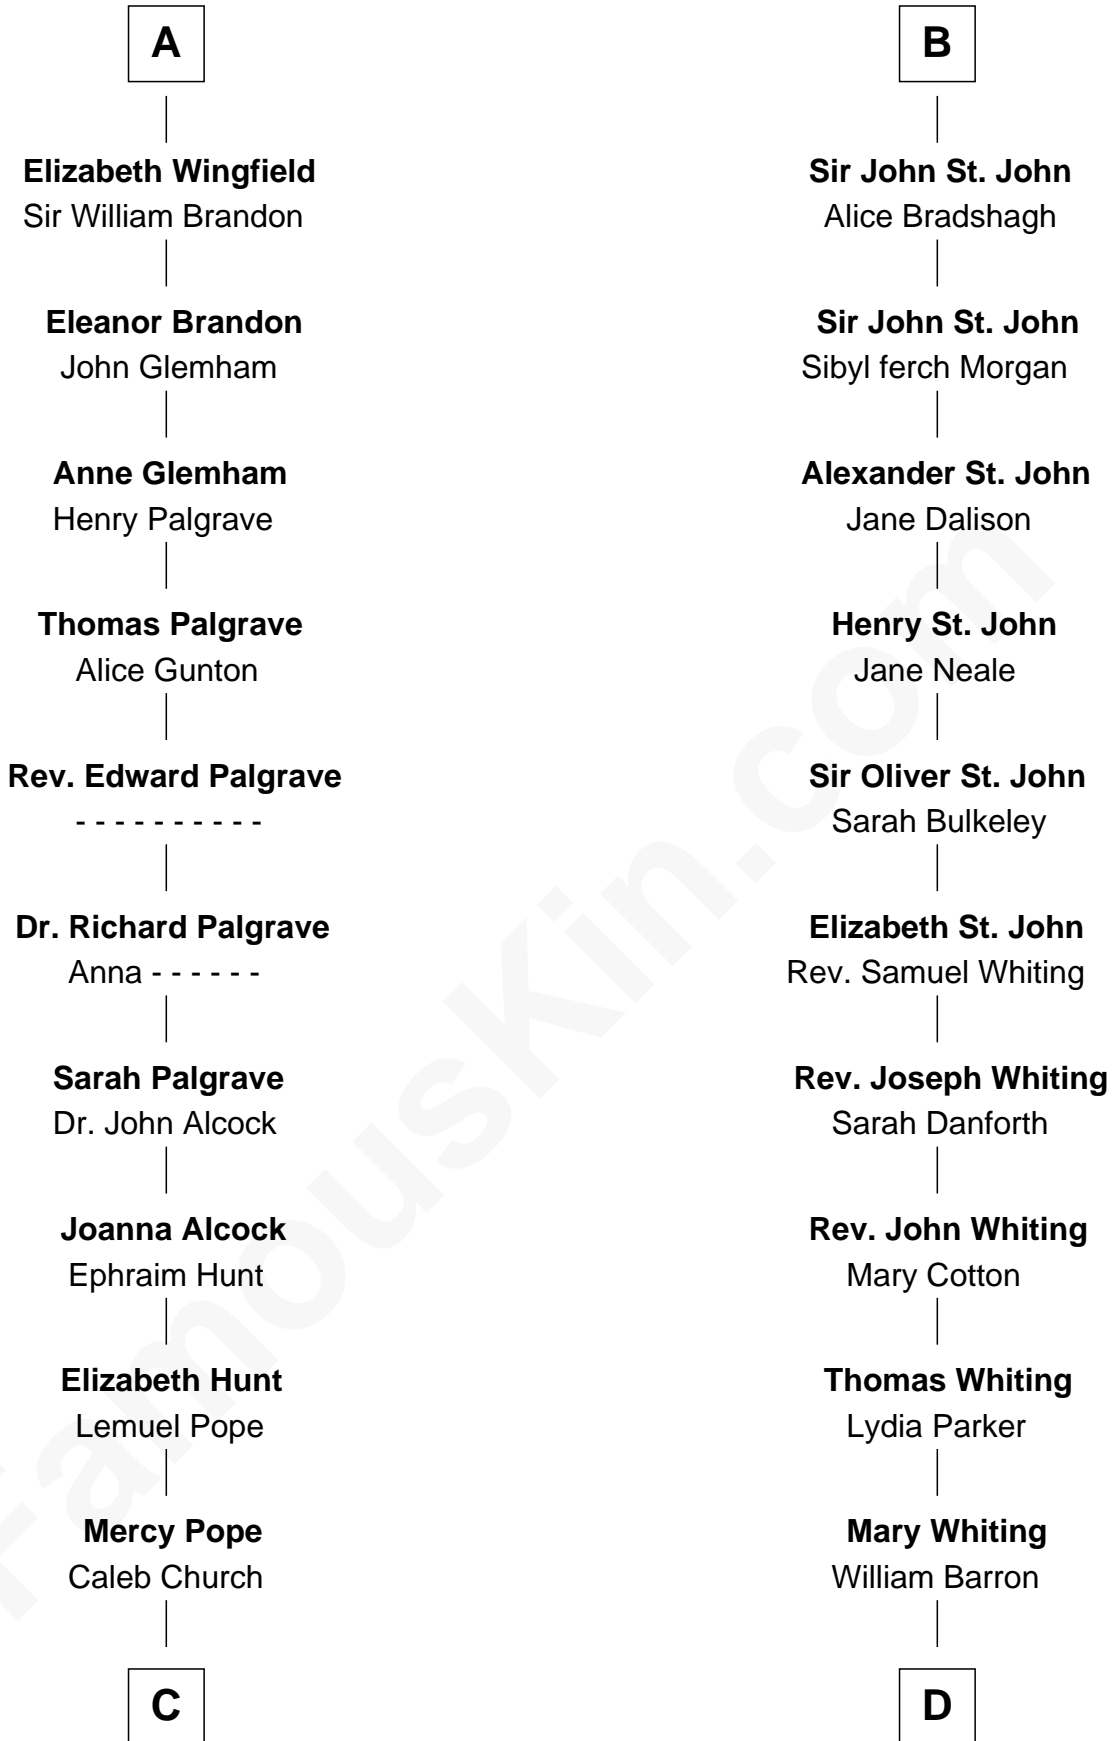

FamousKin.com
Relationship Chart of
Franklin D. Roosevelt
32nd U.S. President

20th cousin 1 time removed of
James Sherman
27th U.S. Vice-President

C

Joseph Church

Deborah Perry

Deborah P. Church

Warren Delano

Warren Delano

Catharine Robbins Lyman

Sara Delano

James Roosevelt

Franklin D. Roosevelt

32nd U.S. President

D

Mary Augusta Barron