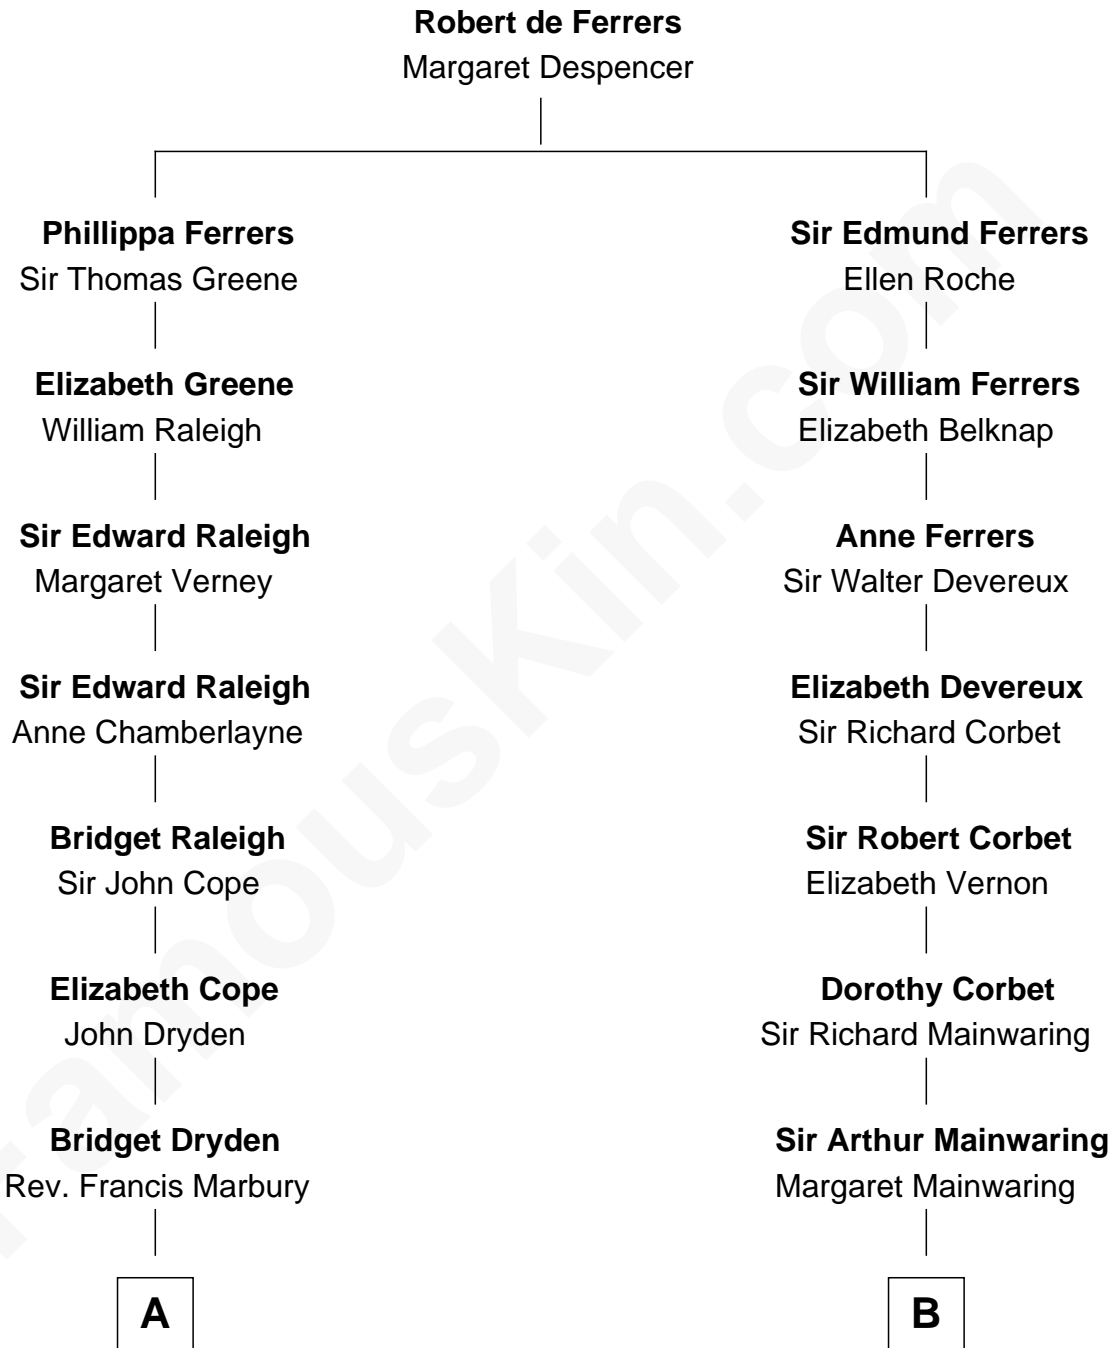

FamousKin.com
Relationship Chart of
Franklin D. Roosevelt
32nd U.S. President

16th cousin 2 times removed of
Allen Dulles
5th Director of the C.I.A.

C

Allen Macy Dulles

Edith Foster

Allen Dulles

5th Director of the C.I.A.

FamousKin.com