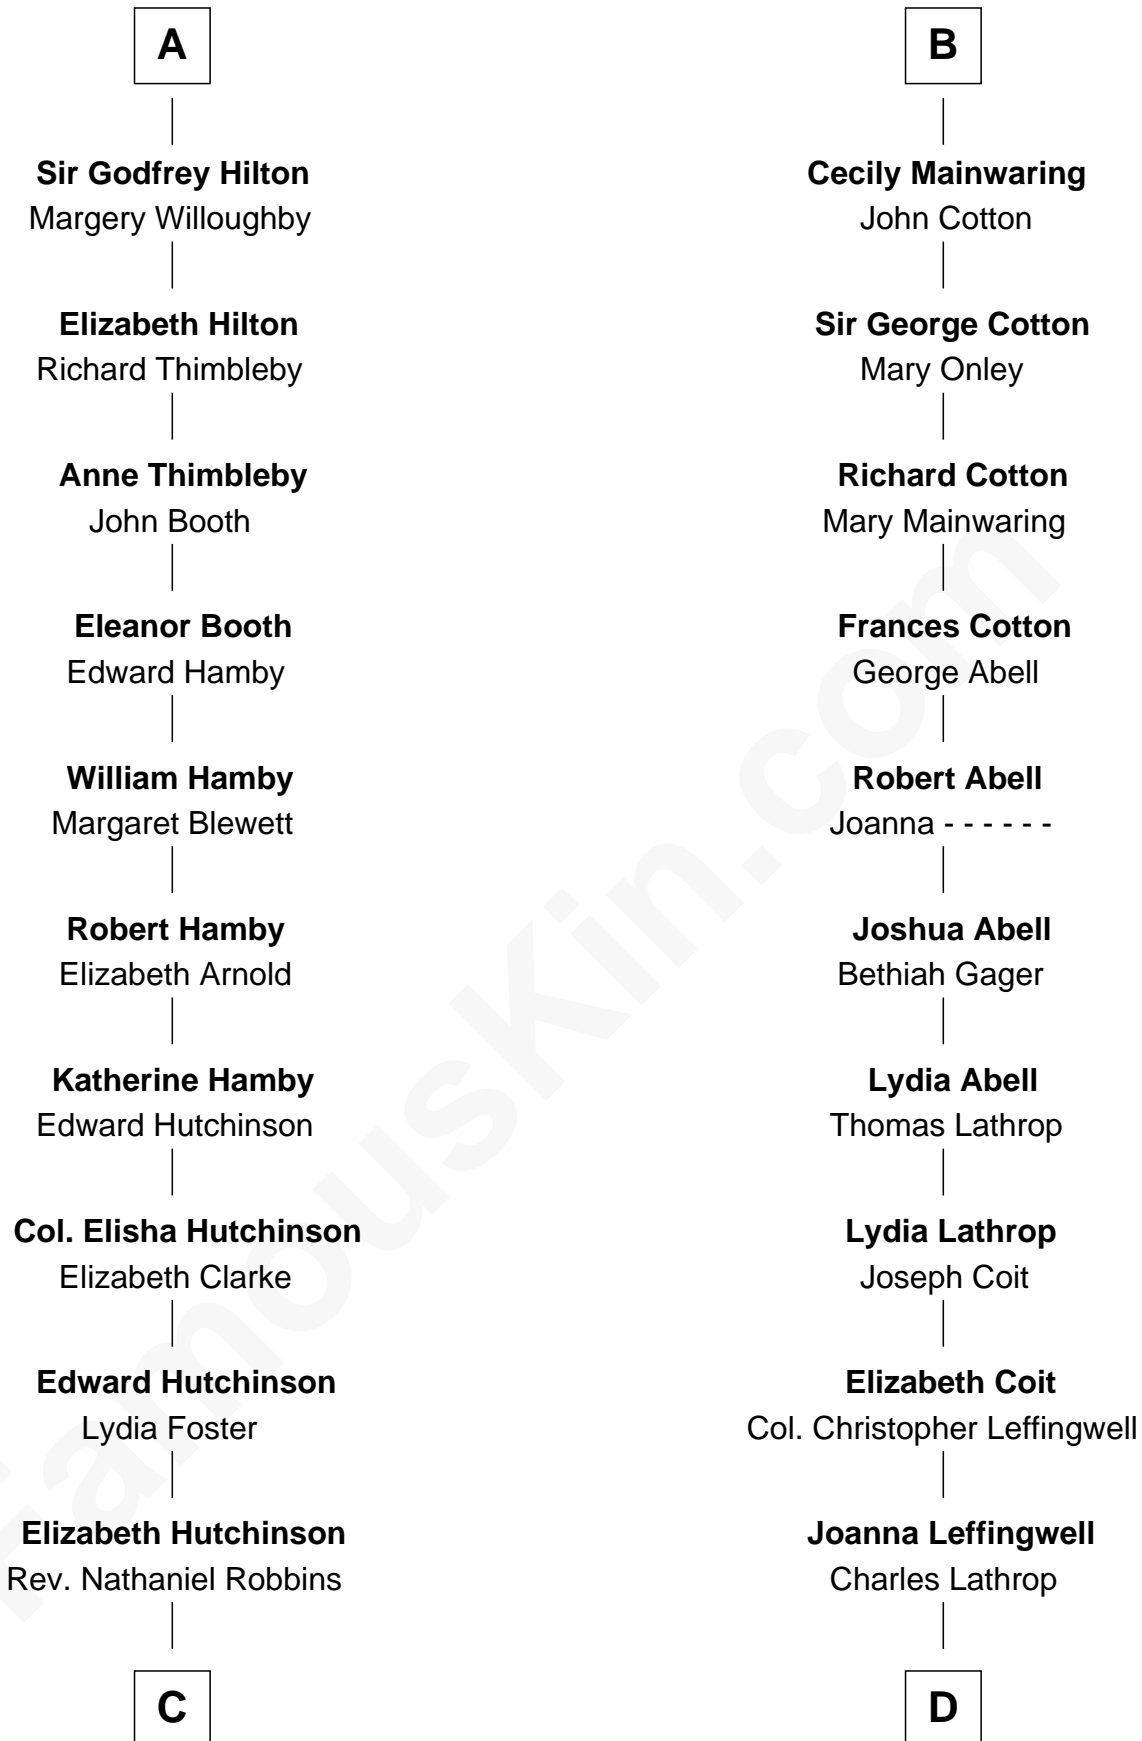

FamousKin.com
Relationship Chart of
Franklin D. Roosevelt
32nd U.S. President

20th cousin 1 time removed of
Allen Dulles
5th Director of the C.I.A.

C

Edward Hutchinson Robbins

Elizabeth Murray

Anne Jean Robbins

Judge Joseph Lyman

Catharine Robbins Lyman

Warren Delano

Sara Delano

James Roosevelt

Franklin D. Roosevelt

32nd U.S. President

D