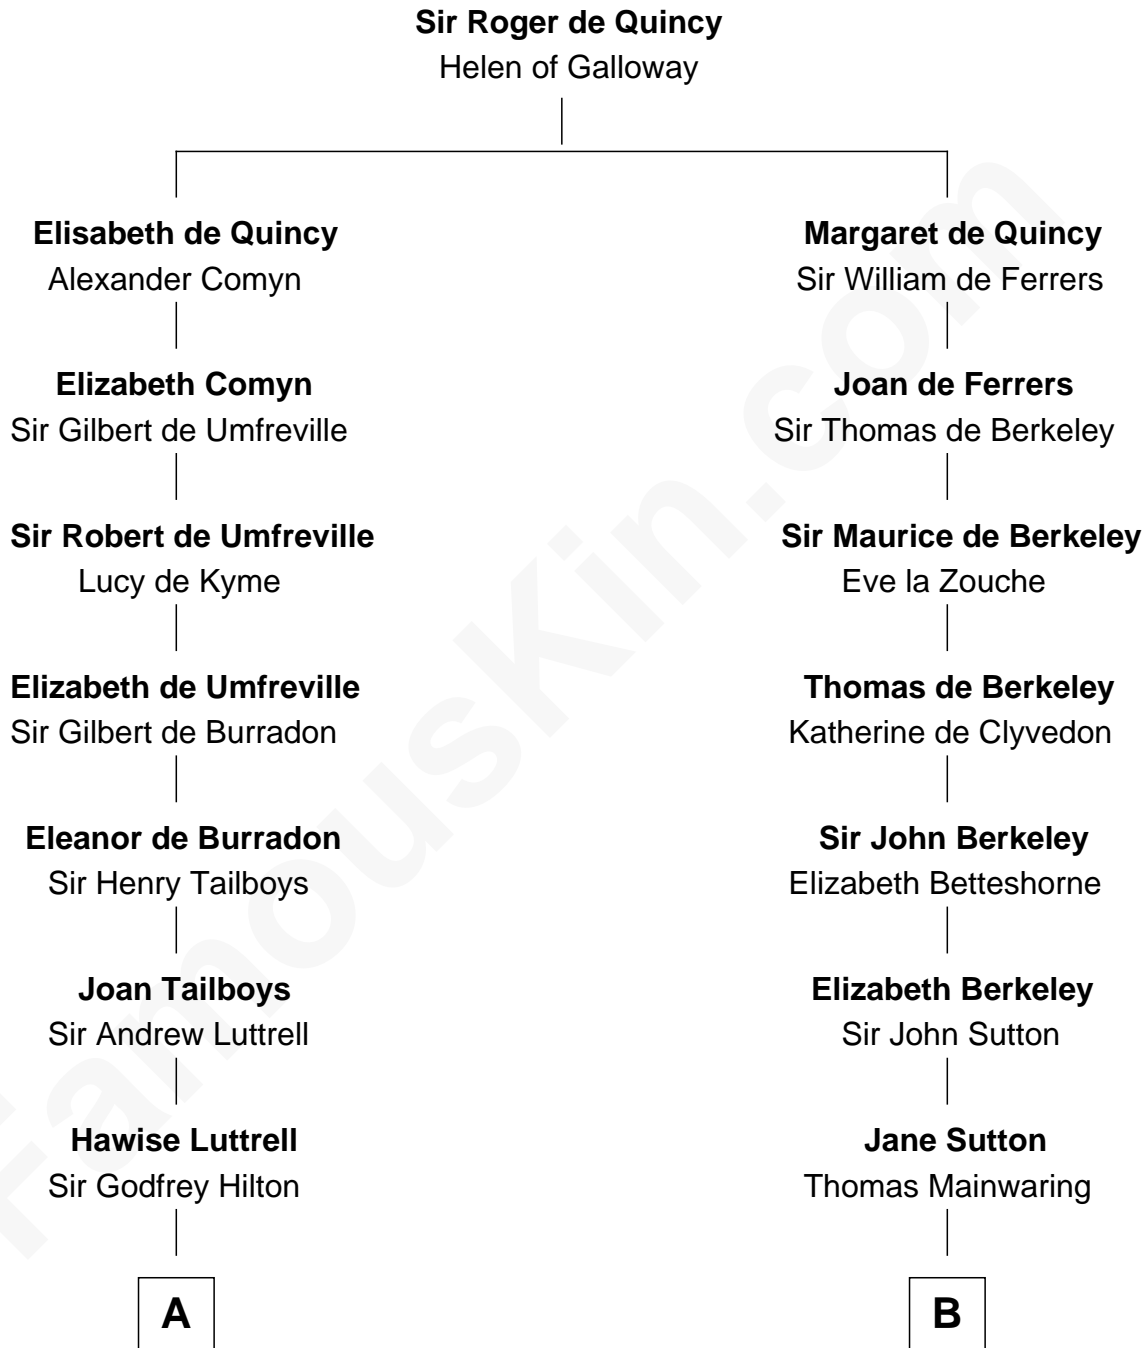

FamousKin.com
Relationship Chart of
Franklin D. Roosevelt
32nd U.S. President

20th cousin 1 time removed of
Allen Dulles
5th Director of the C.I.A.

C

Edward Hutchinson Robbins

Elizabeth Murray

Anne Jean Robbins

Judge Joseph Lyman

Catharine Robbins Lyman

Warren Delano

Sara Delano

James Roosevelt

Franklin D. Roosevelt

32nd U.S. President

D