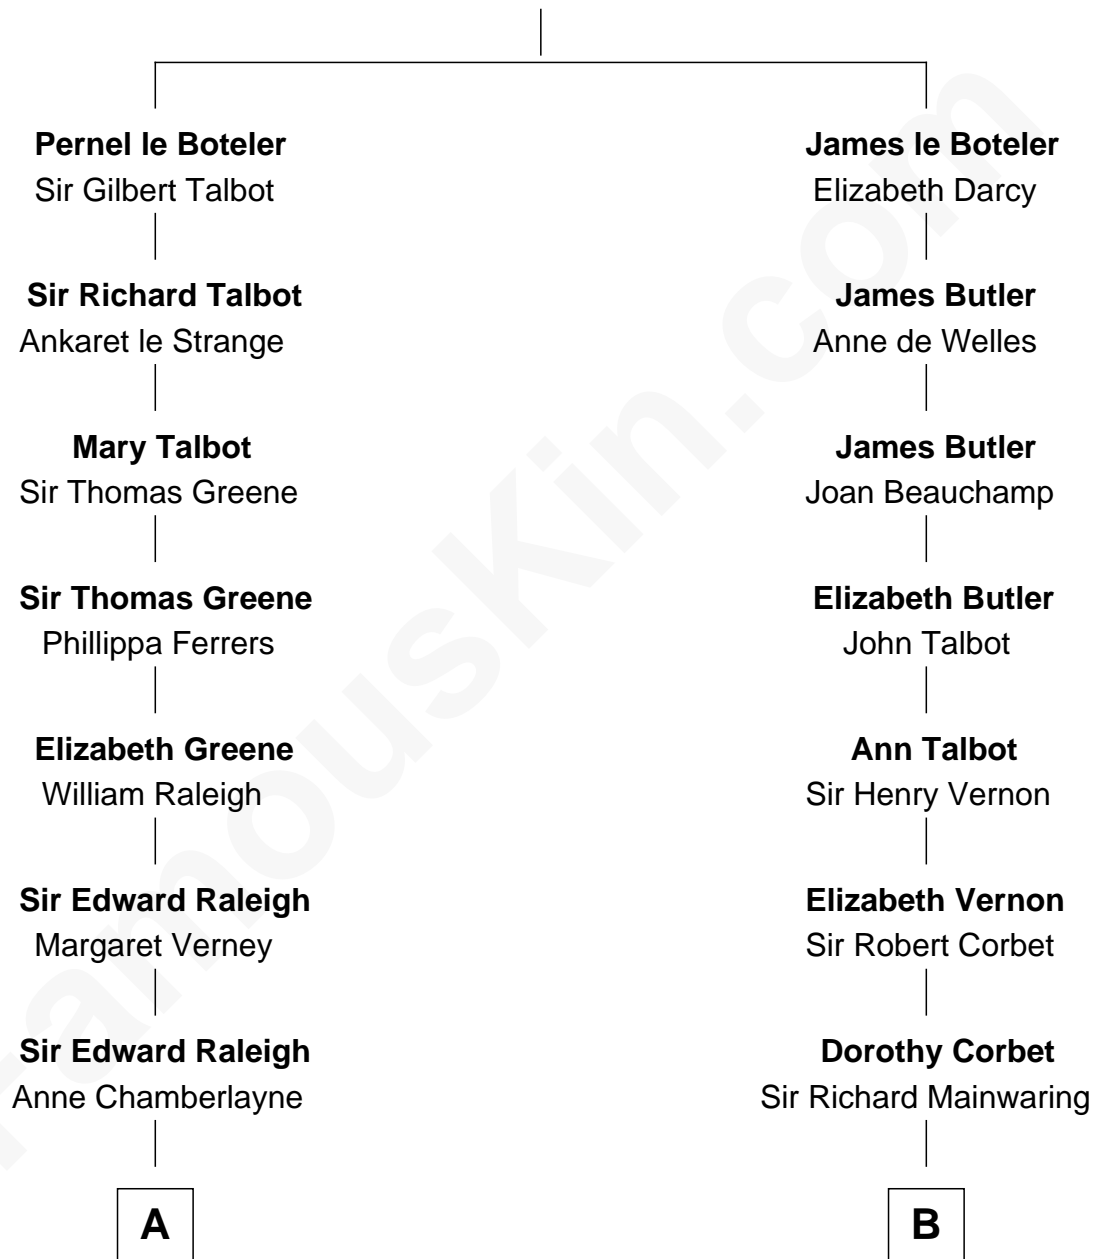

FamousKin.com

Relationship Chart of Franklin D. Roosevelt

32nd U.S. President

19th cousin of

Allen Dulles

5th Director of the C.I.A.

Sir James le Boteler

Eleanor de Bohun

C

Catharine Robbins Lyman

Warren Delano

Sara Delano

James Roosevelt

Franklin D. Roosevelt

32nd U.S. President

D