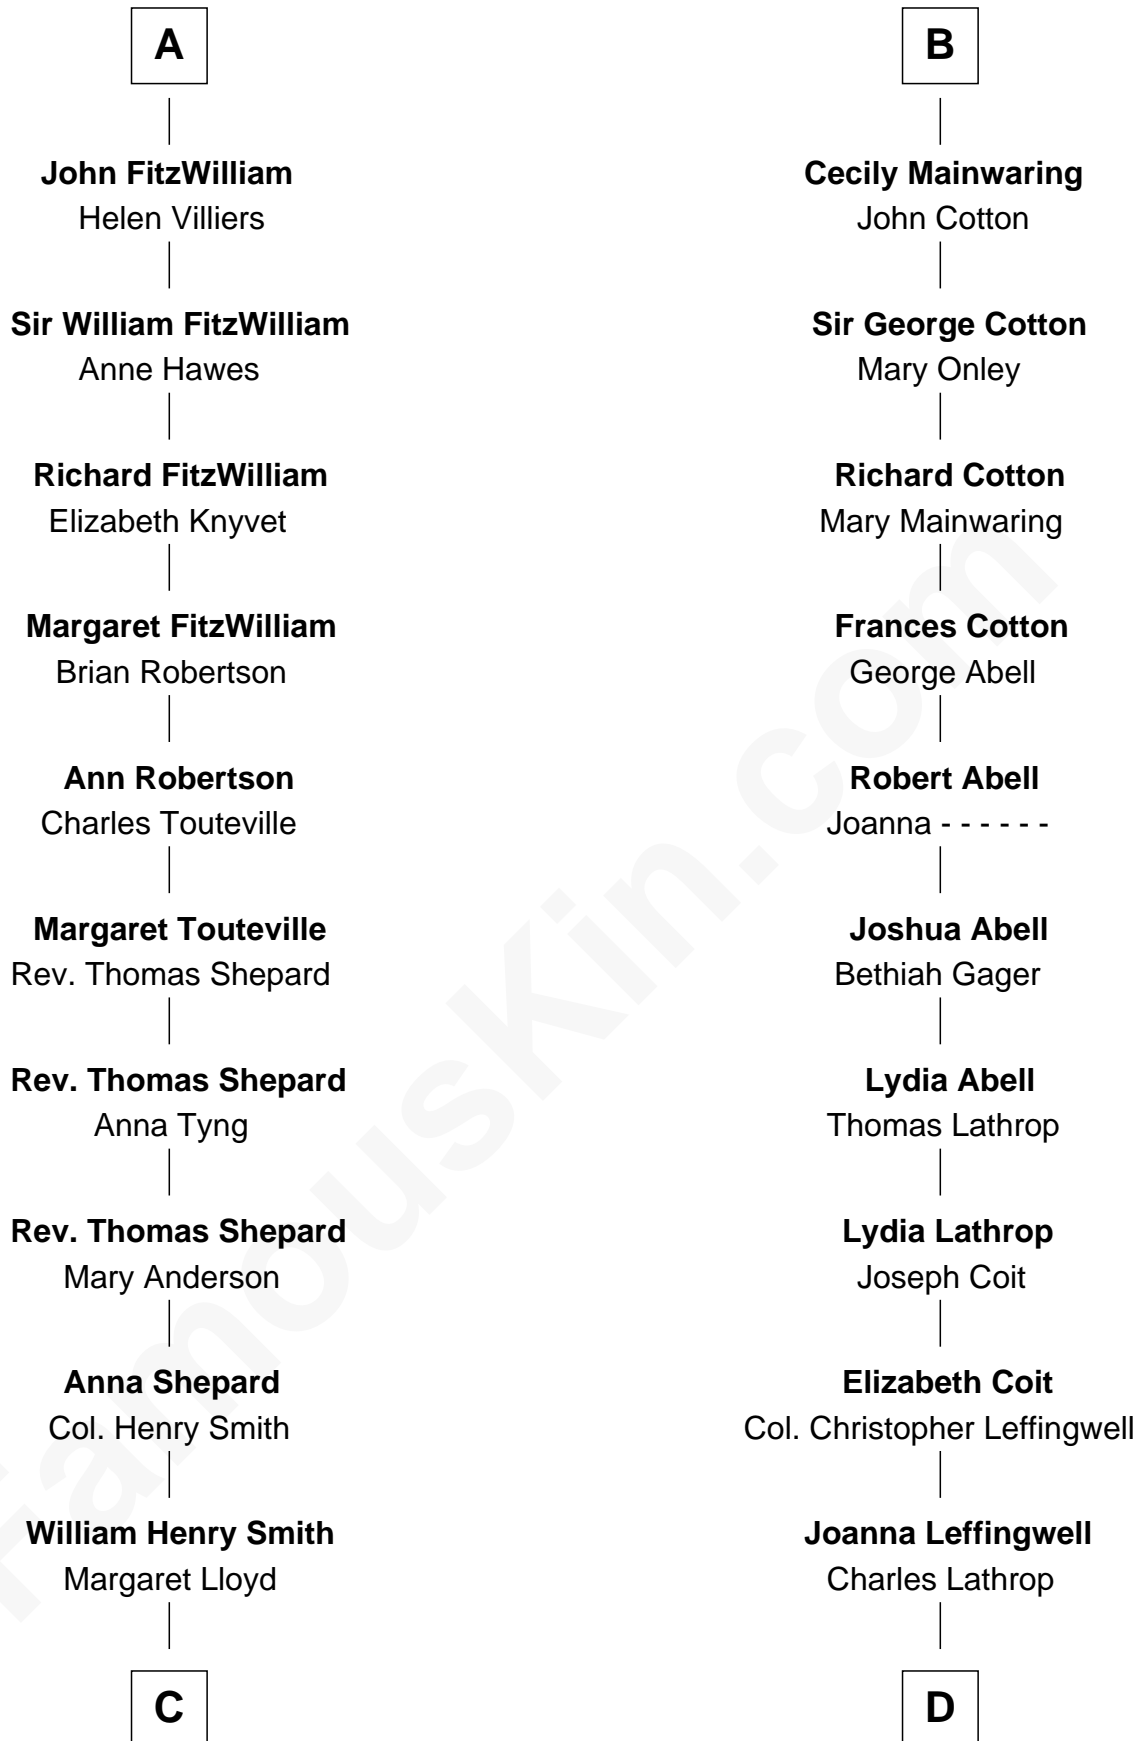

**FamousKin.com**  
**Relationship Chart of**  
**Franklin D. Roosevelt**  
*32nd U.S. President*

**20th cousin 1 time removed of**  
**John Foster Dulles**  
*52nd U.S. Secretary of State*

**C**

**Rebecca Smith**

John Aspinwall

**John Aspinwall**

Susan Howland

**Mary Rebecca Aspinwall**

Isaac Daniel Roosevelt

**James Roosevelt**

Sara Delano

**Franklin D. Roosevelt**