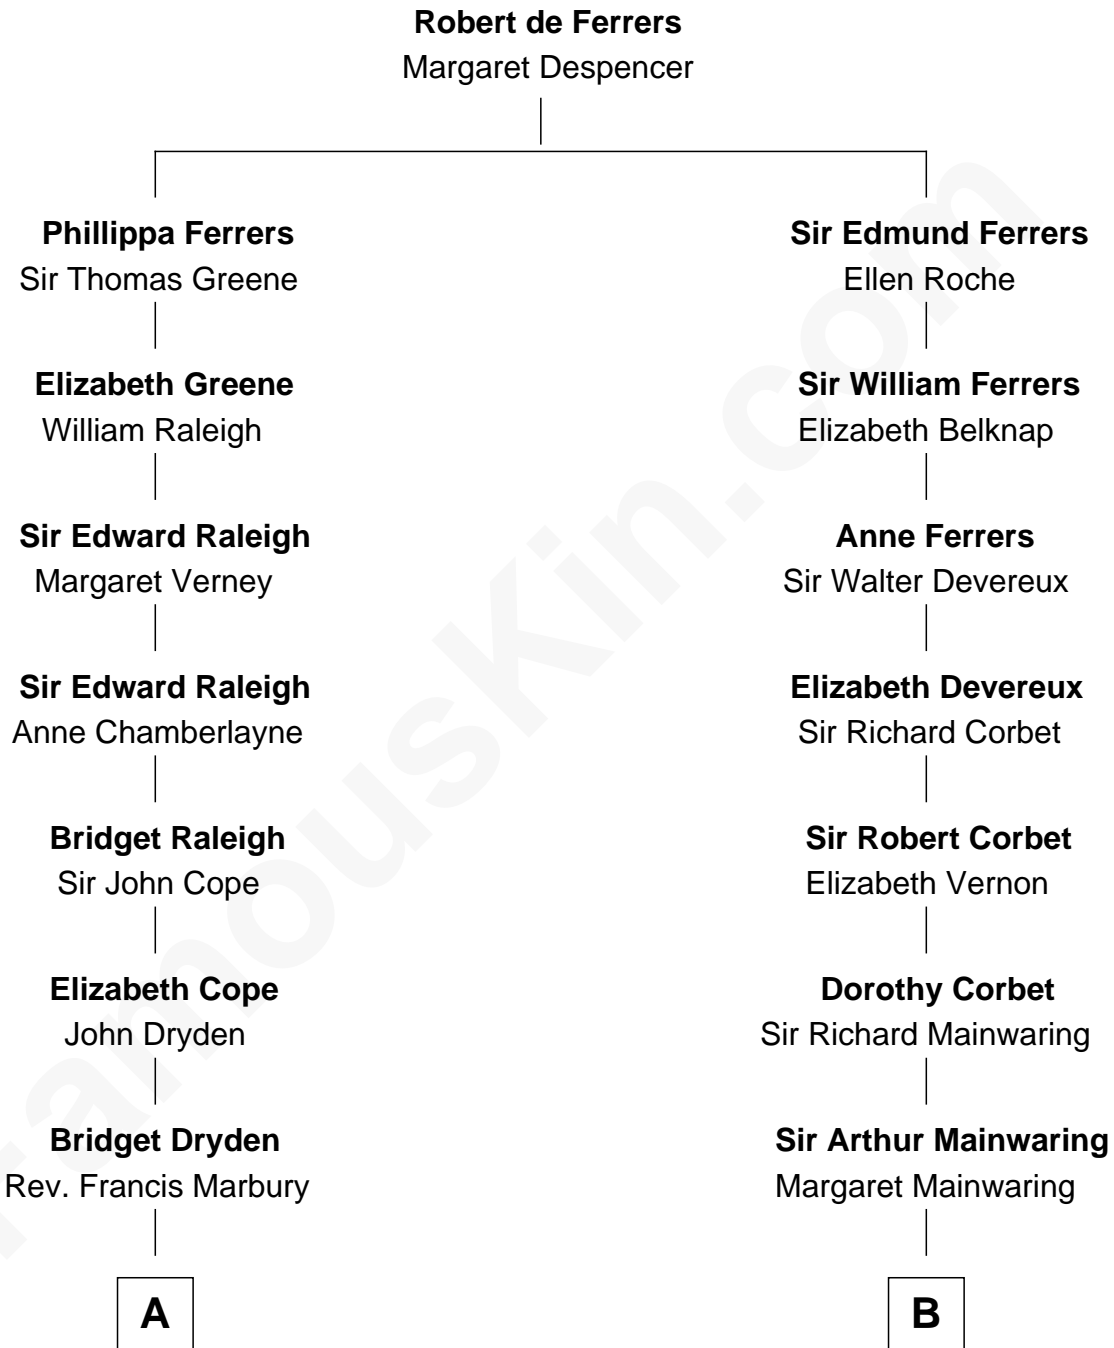

**FamousKin.com**  
**Relationship Chart of**  
**Franklin D. Roosevelt**  
*32nd U.S. President*

16th cousin 2 times removed of

**John Foster Dulles**  
*52nd U.S. Secretary of State*

C

Allen Macy Dulles

Edith Foster

John Foster Dulles

*52nd U.S. Secretary of State*

FamousKin.com