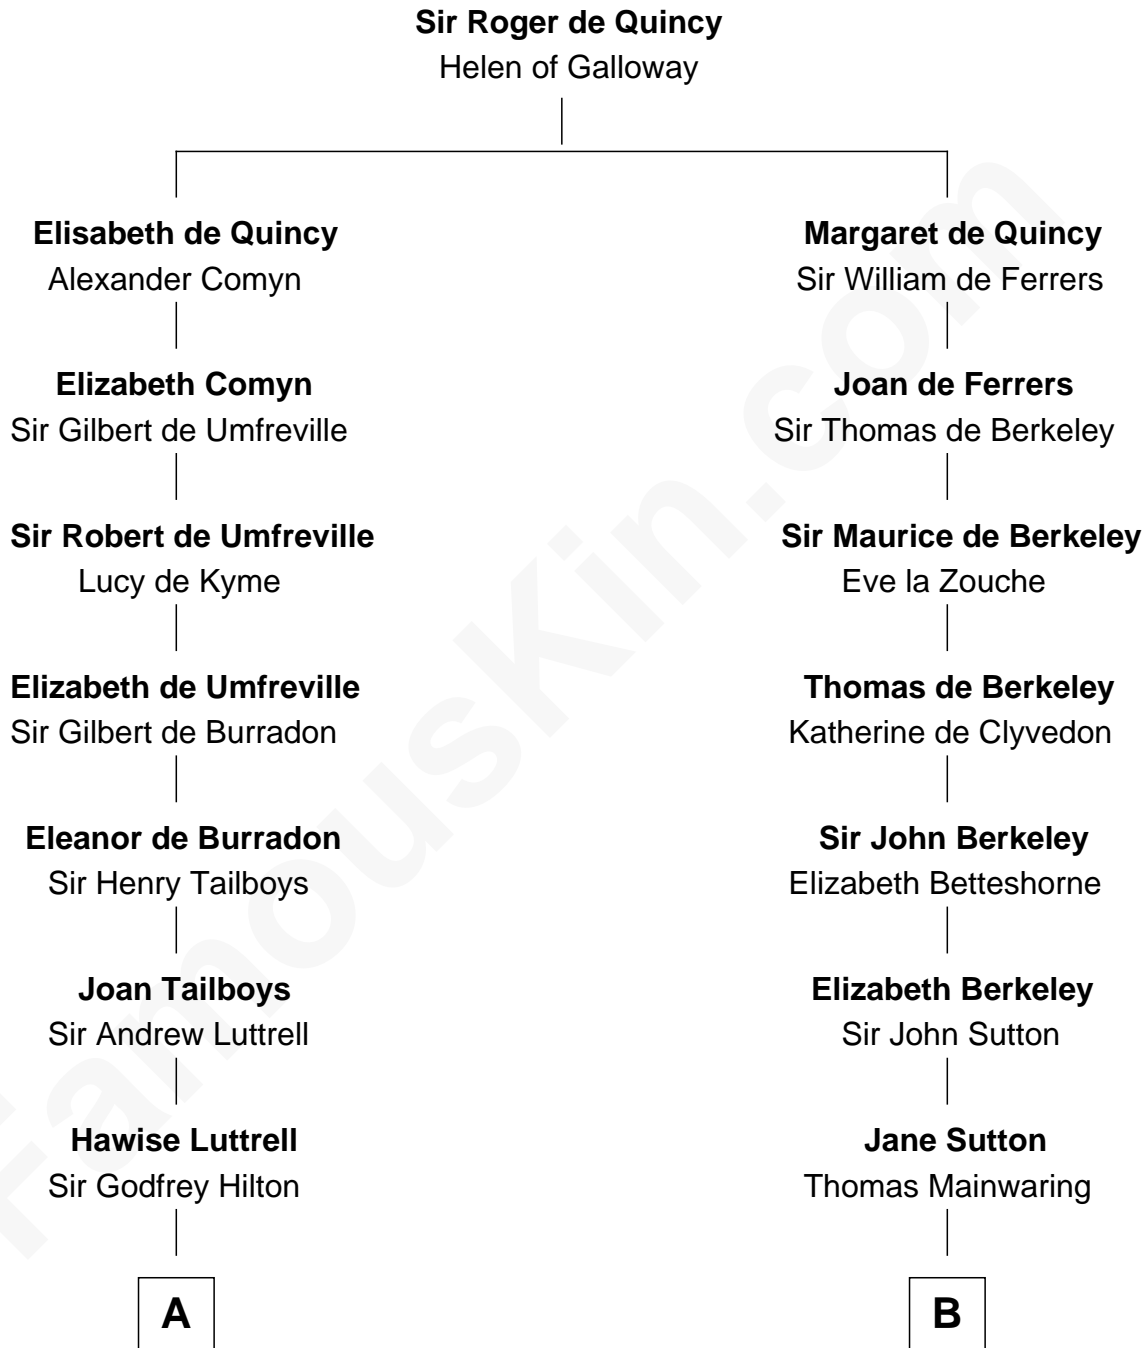

FamousKin.com
Relationship Chart of
Franklin D. Roosevelt
32nd U.S. President

20th cousin 1 time removed of
John Foster Dulles
52nd U.S. Secretary of State

C

Edward Hutchinson Robbins

Elizabeth Murray

Anne Jean Robbins

Judge Joseph Lyman

Catharine Robbins Lyman

Warren Delano

Sara Delano

James Roosevelt

Franklin D. Roosevelt

32nd U.S. President

D