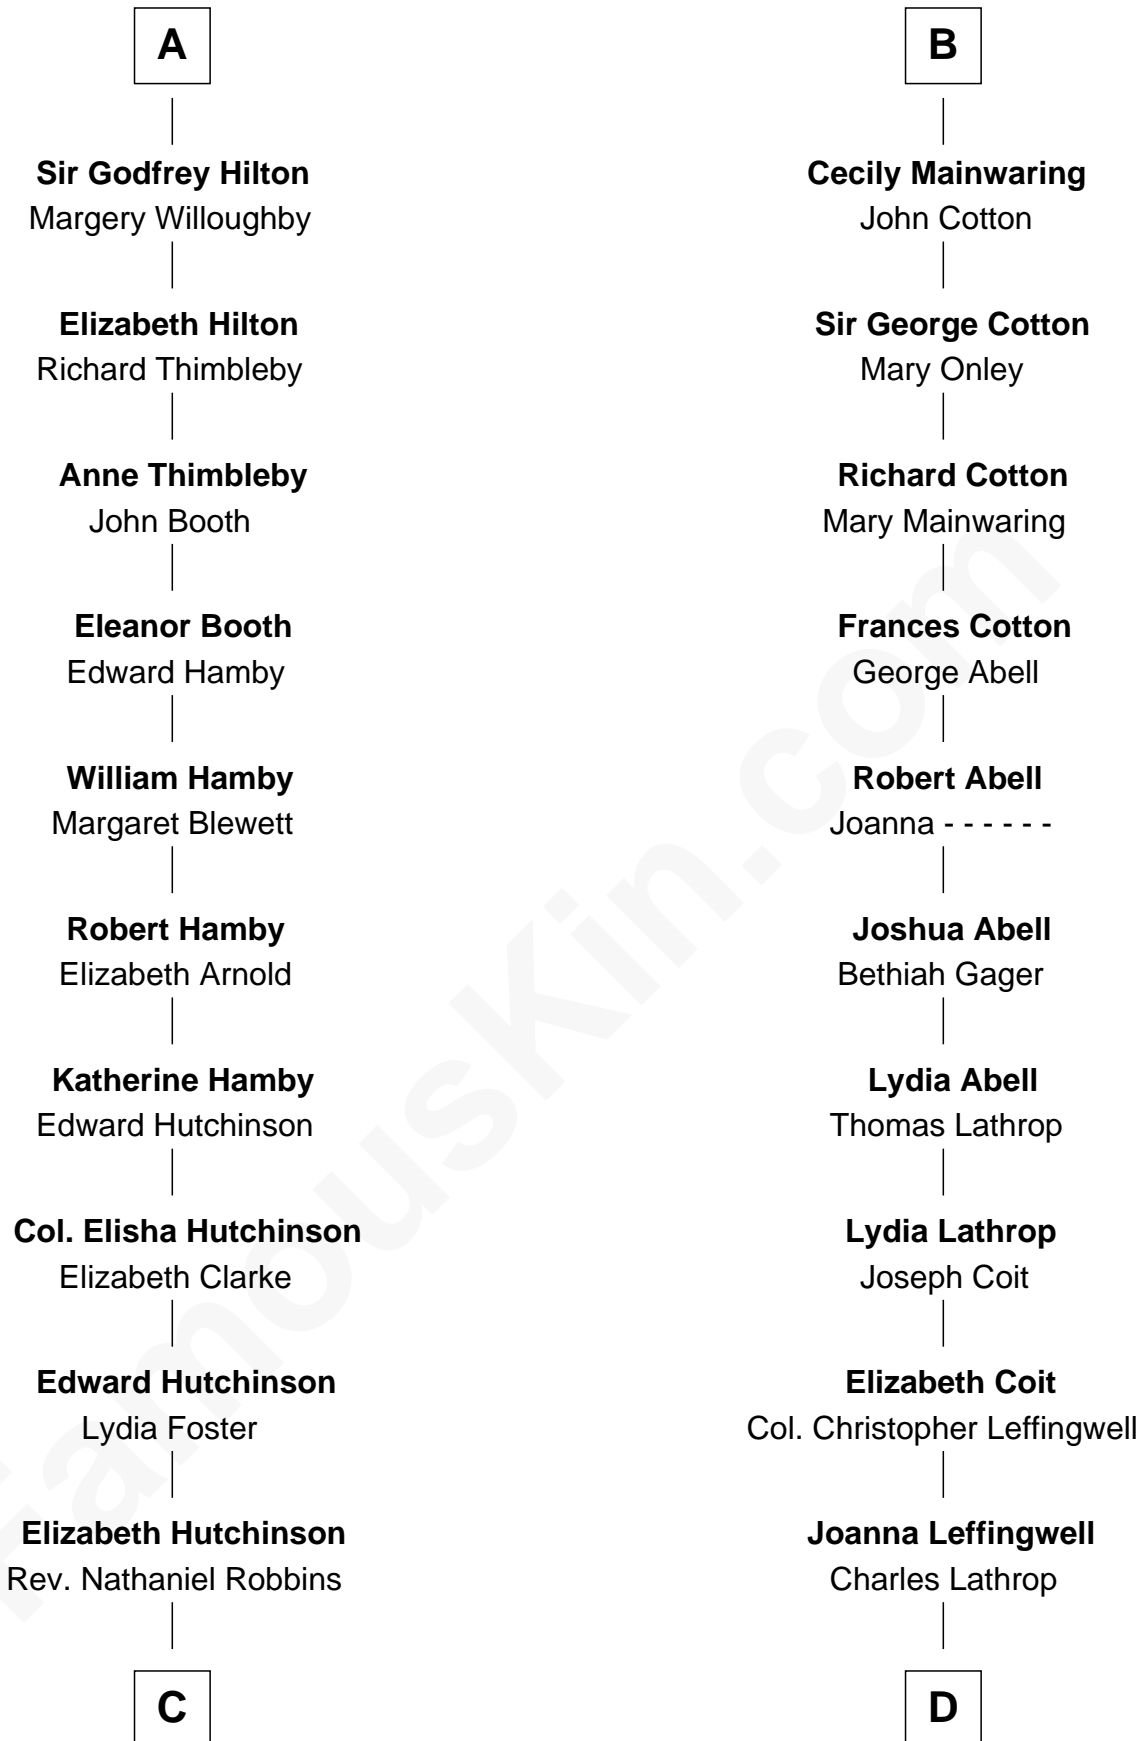

FamousKin.com
Relationship Chart of
Franklin D. Roosevelt
32nd U.S. President

20th cousin 1 time removed of
John Foster Dulles
52nd U.S. Secretary of State

C

Edward Hutchinson Robbins

Elizabeth Murray

Anne Jean Robbins

Judge Joseph Lyman

Catharine Robbins Lyman

Warren Delano

Sara Delano

James Roosevelt

Franklin D. Roosevelt

32nd U.S. President

D

Harriet Wadsworth Lathrop

Rev. Miron Winslow

Harriet Lathrop Winslow

Rev. John Welsh Dulles

Allen Macy Dulles

Edith Foster

John Foster Dulles

52nd U.S. Secretary of State