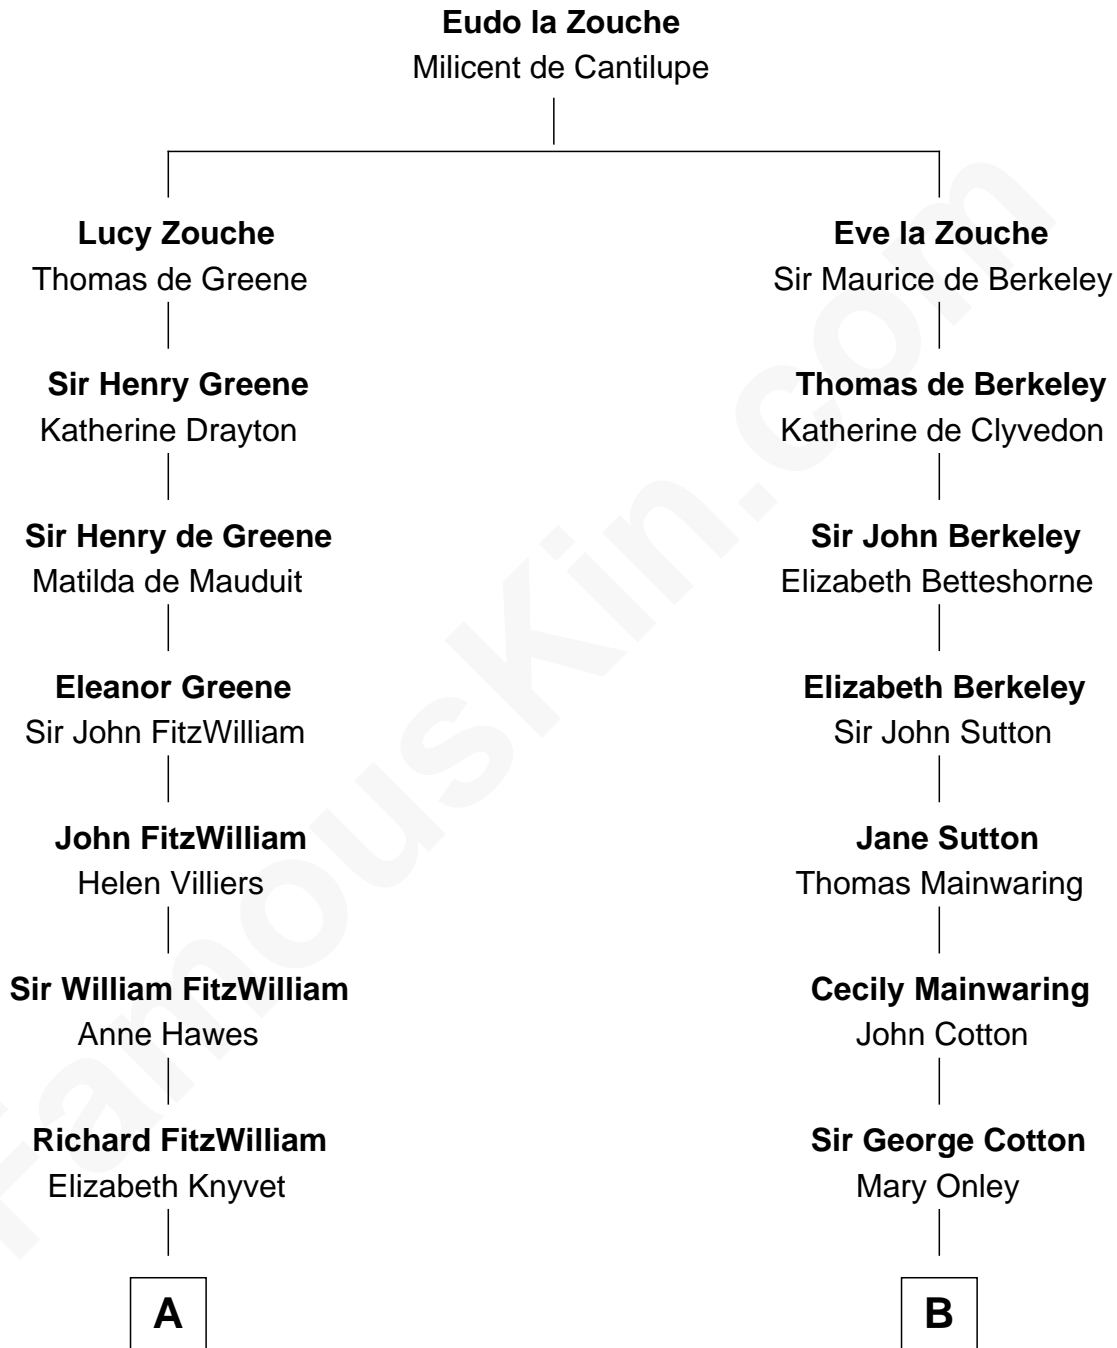

FamousKin.com
Relationship Chart of
Franklin D. Roosevelt
32nd U.S. President

18th cousin of
John Foster Dulles
52nd U.S. Secretary of State

C

James Roosevelt

Sara Delano

Franklin D. Roosevelt

32nd U.S. President

D

Allen Macy Dulles

Edith Foster

John Foster Dulles

52nd U.S. Secretary of State

FamousKin.com