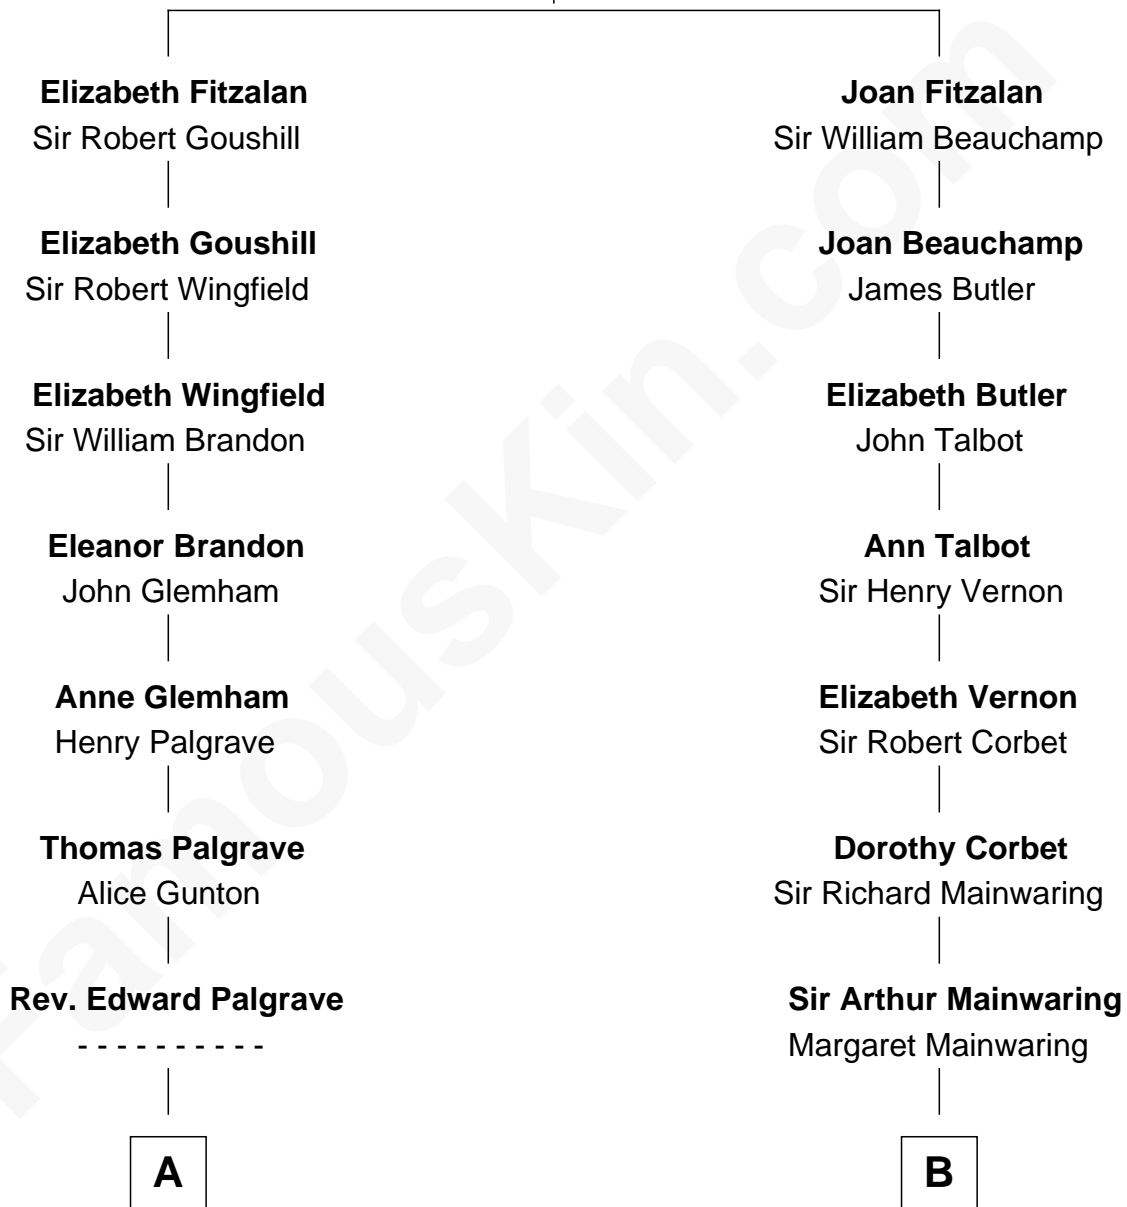

FamousKin.com
Relationship Chart of
Franklin D. Roosevelt
32nd U.S. President

16th cousin 2 times removed of

John Foster Dulles
52nd U.S. Secretary of State

Sir Richard Fitzalan
 Elizabeth de Bohun

C

Allen Macy Dulles

Edith Foster

John Foster Dulles

52nd U.S. Secretary of State

FamousKin.com