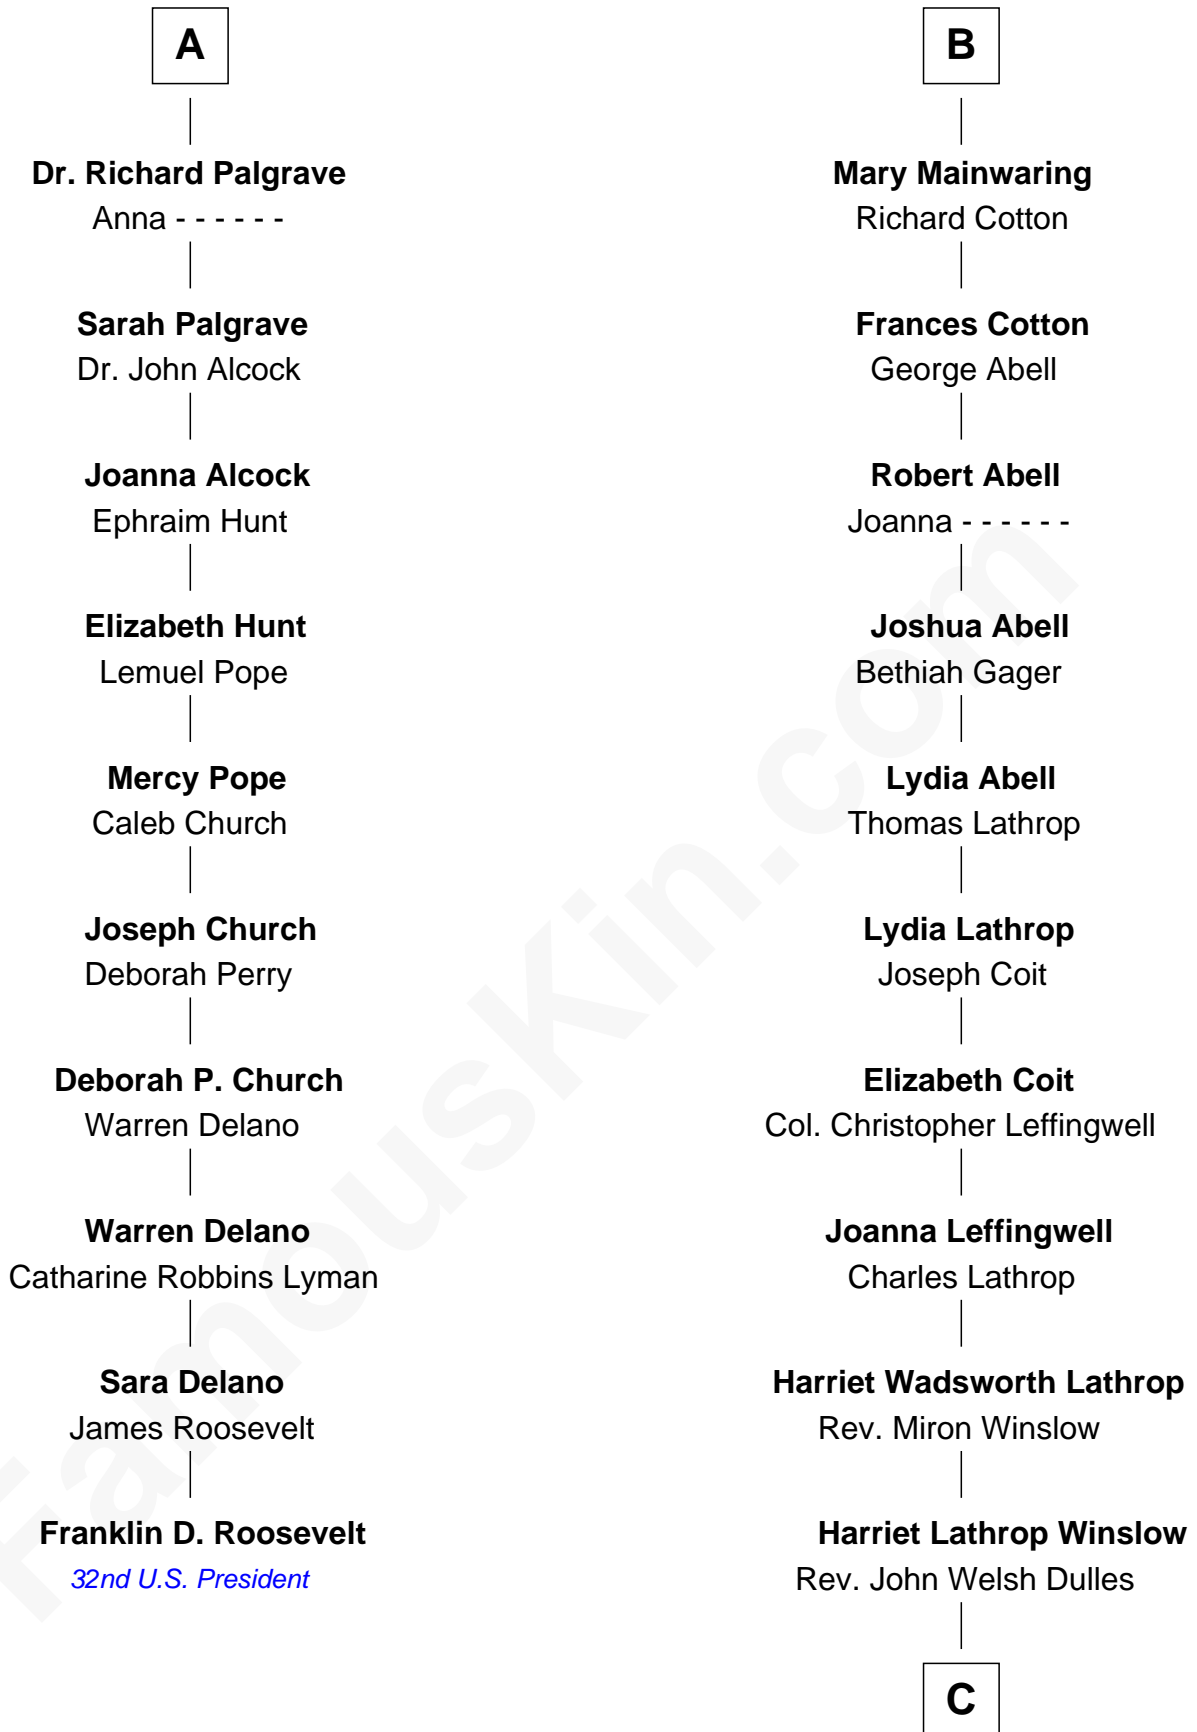

FamousKin.com
Relationship Chart of
Franklin D. Roosevelt
32nd U.S. President

16th cousin 2 times removed of

John Foster Dulles
52nd U.S. Secretary of State

Sir Richard Fitzalan
 Elizabeth de Bohun

C

Allen Macy Dulles

Edith Foster

John Foster Dulles

52nd U.S. Secretary of State

FamousKin.com