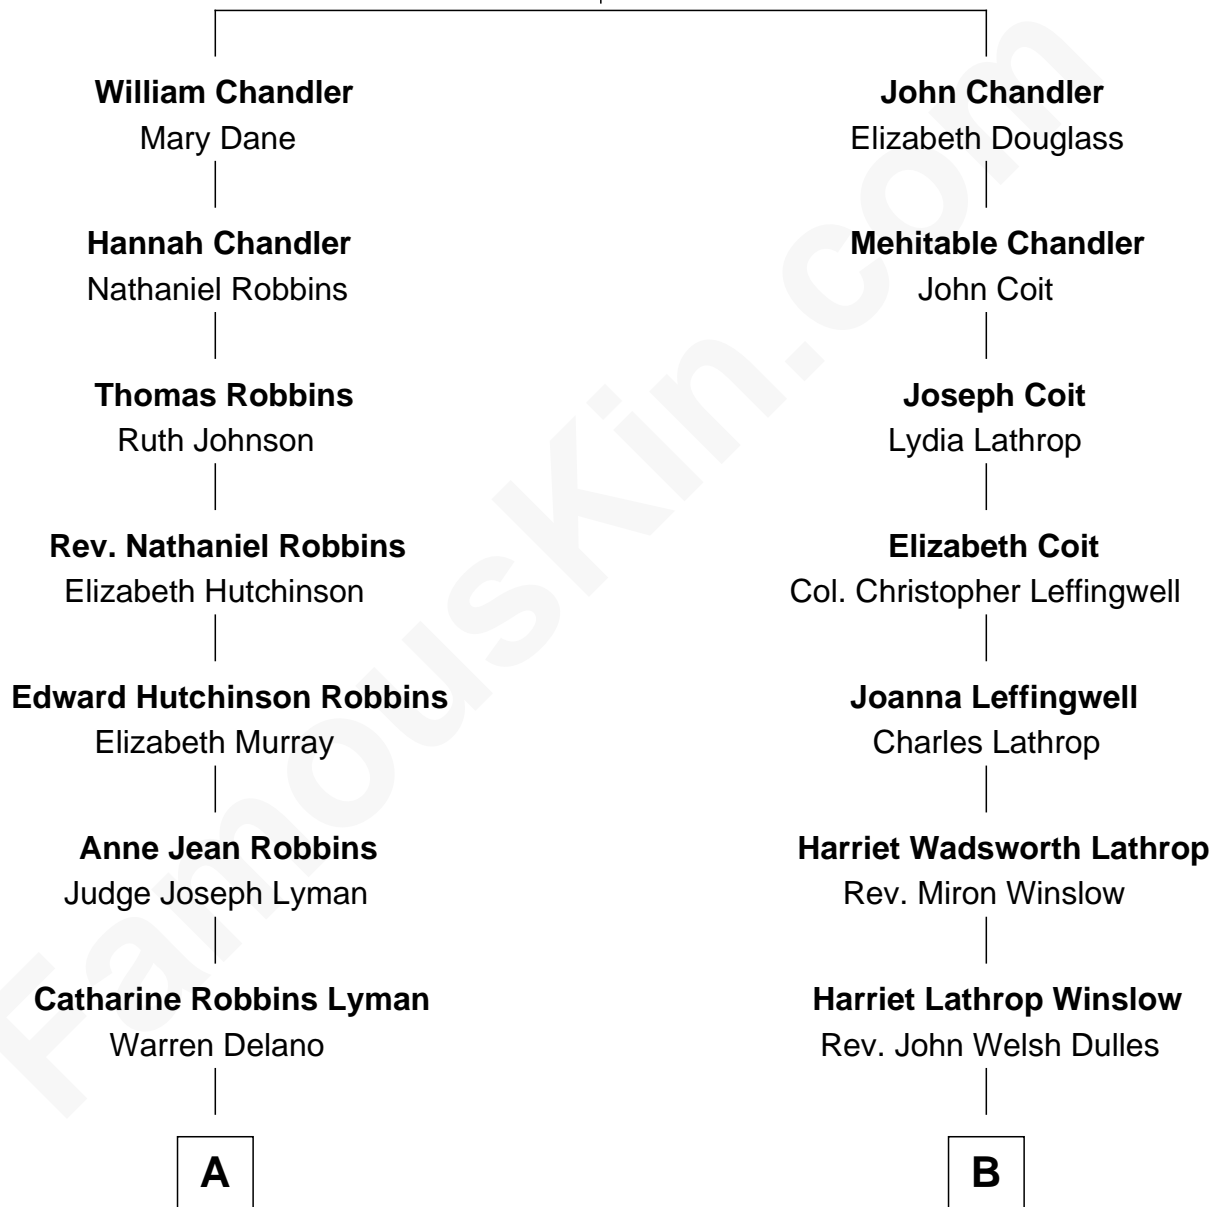

FamousKin.com
Relationship Chart of
Franklin D. Roosevelt
32nd U.S. President

8th cousin of

John Foster Dulles
52nd U.S. Secretary of State

William Chandler
 Annis Bayford

A

Sara Delano
James Roosevelt

Franklin D. Roosevelt
32nd U.S. President

B

Allen Macy Dulles
Edith Foster

John Foster Dulles
52nd U.S. Secretary of State

FamousKin.com