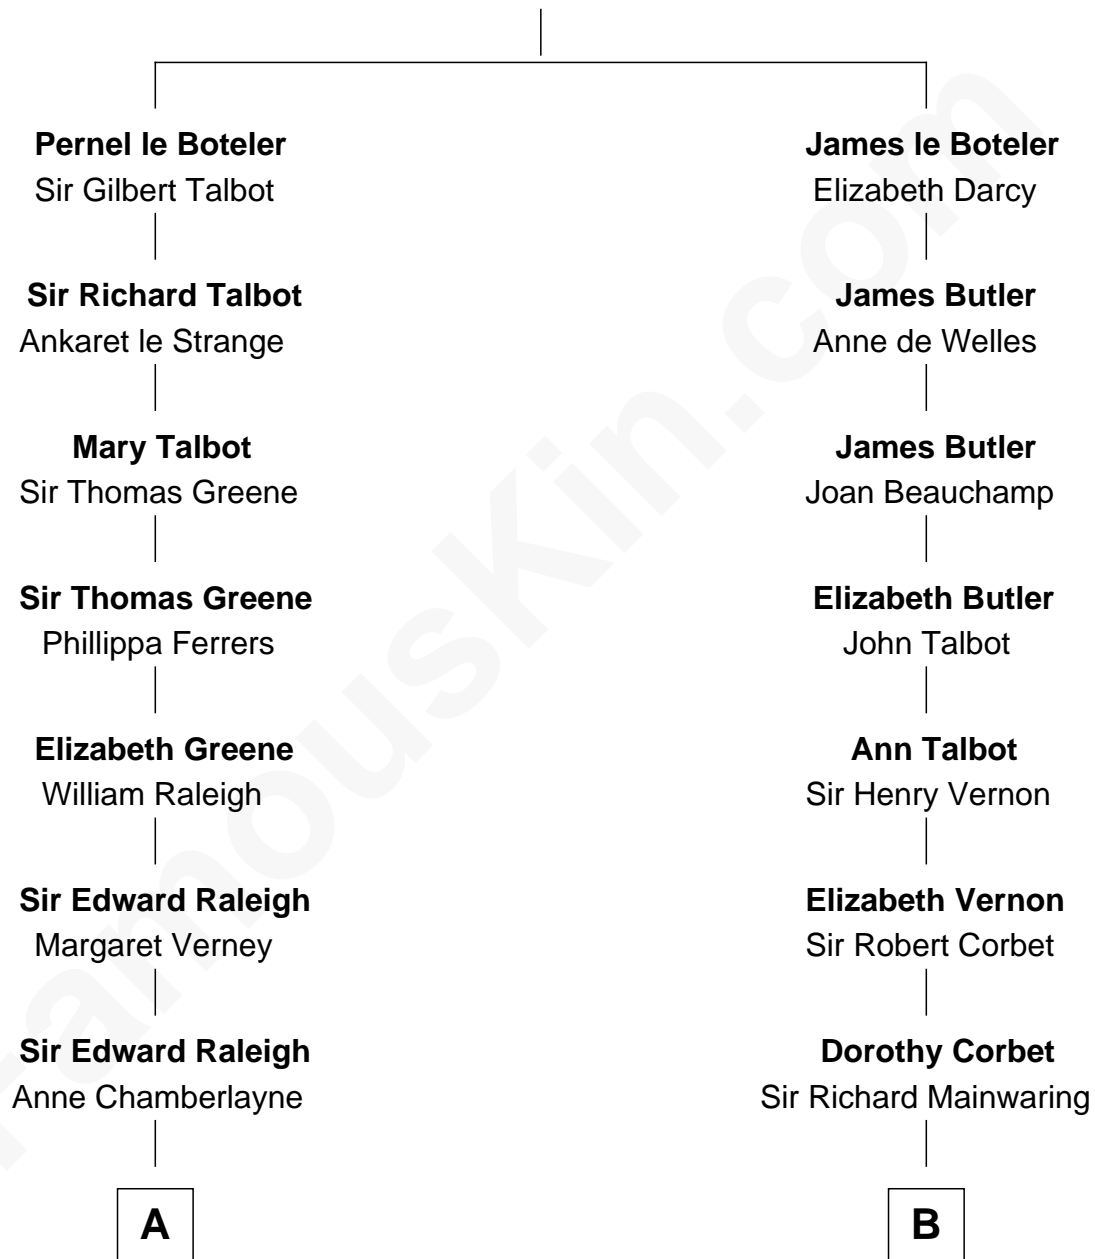

FamousKin.com
Relationship Chart of
Franklin D. Roosevelt
32nd U.S. President

19th cousin of

John Foster Dulles
52nd U.S. Secretary of State

Sir James le Boteler
 Eleanor de Bohun

C

Catharine Robbins Lyman

Warren Delano

Sara Delano

James Roosevelt

Franklin D. Roosevelt

32nd U.S. President

D

Harriet Lathrop Winslow

Rev. John Welsh Dulles