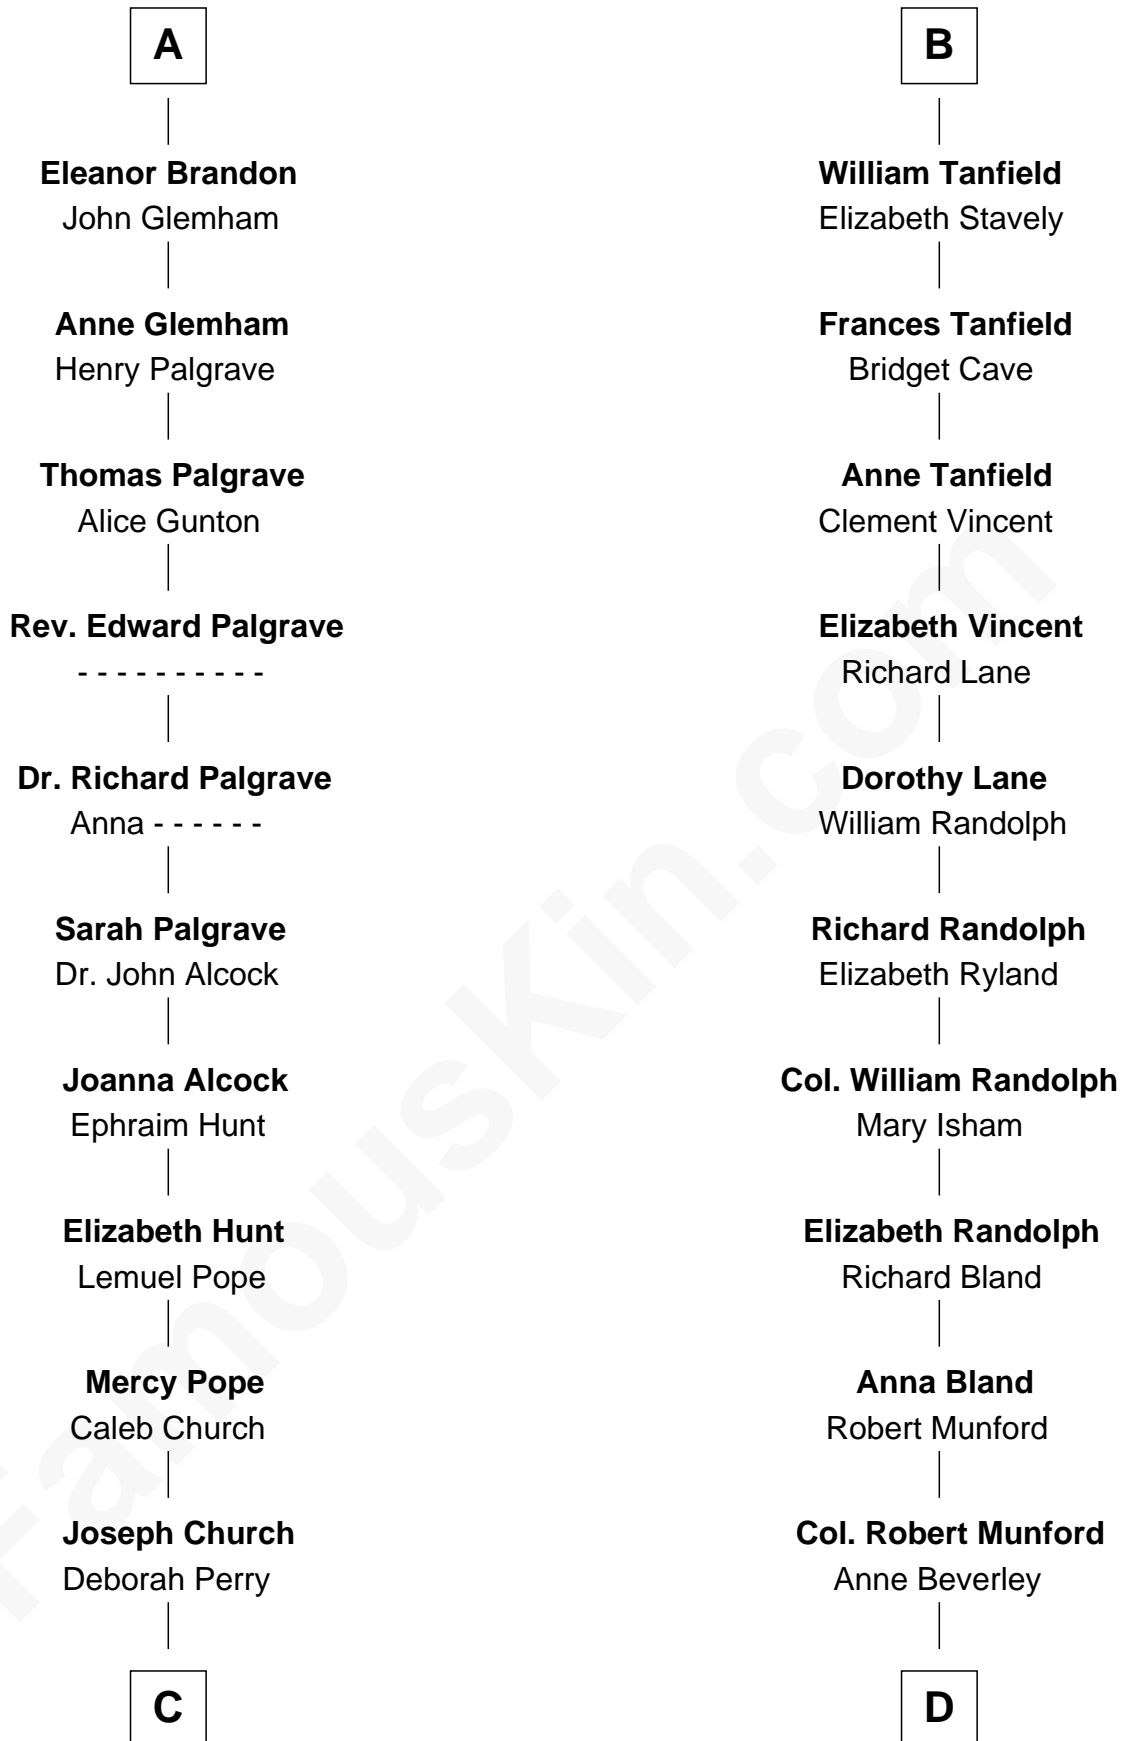

**FamousKin.com**  
**Relationship Chart of**  
**Franklin D. Roosevelt**  
*32nd U.S. President*

**20th cousin 1 time removed of**  
**Upton Sinclair**  
*Pulitzer Prize Winning Novelist*

**Ferdinand III, King of Castile**  
 Joanna of Ponthieu

**C**

**Deborah P. Church**

Warren Delano

**Warren Delano**

Catharine Robbins Lyman

**Sara Delano**

James Roosevelt

**Franklin D. Roosevelt**