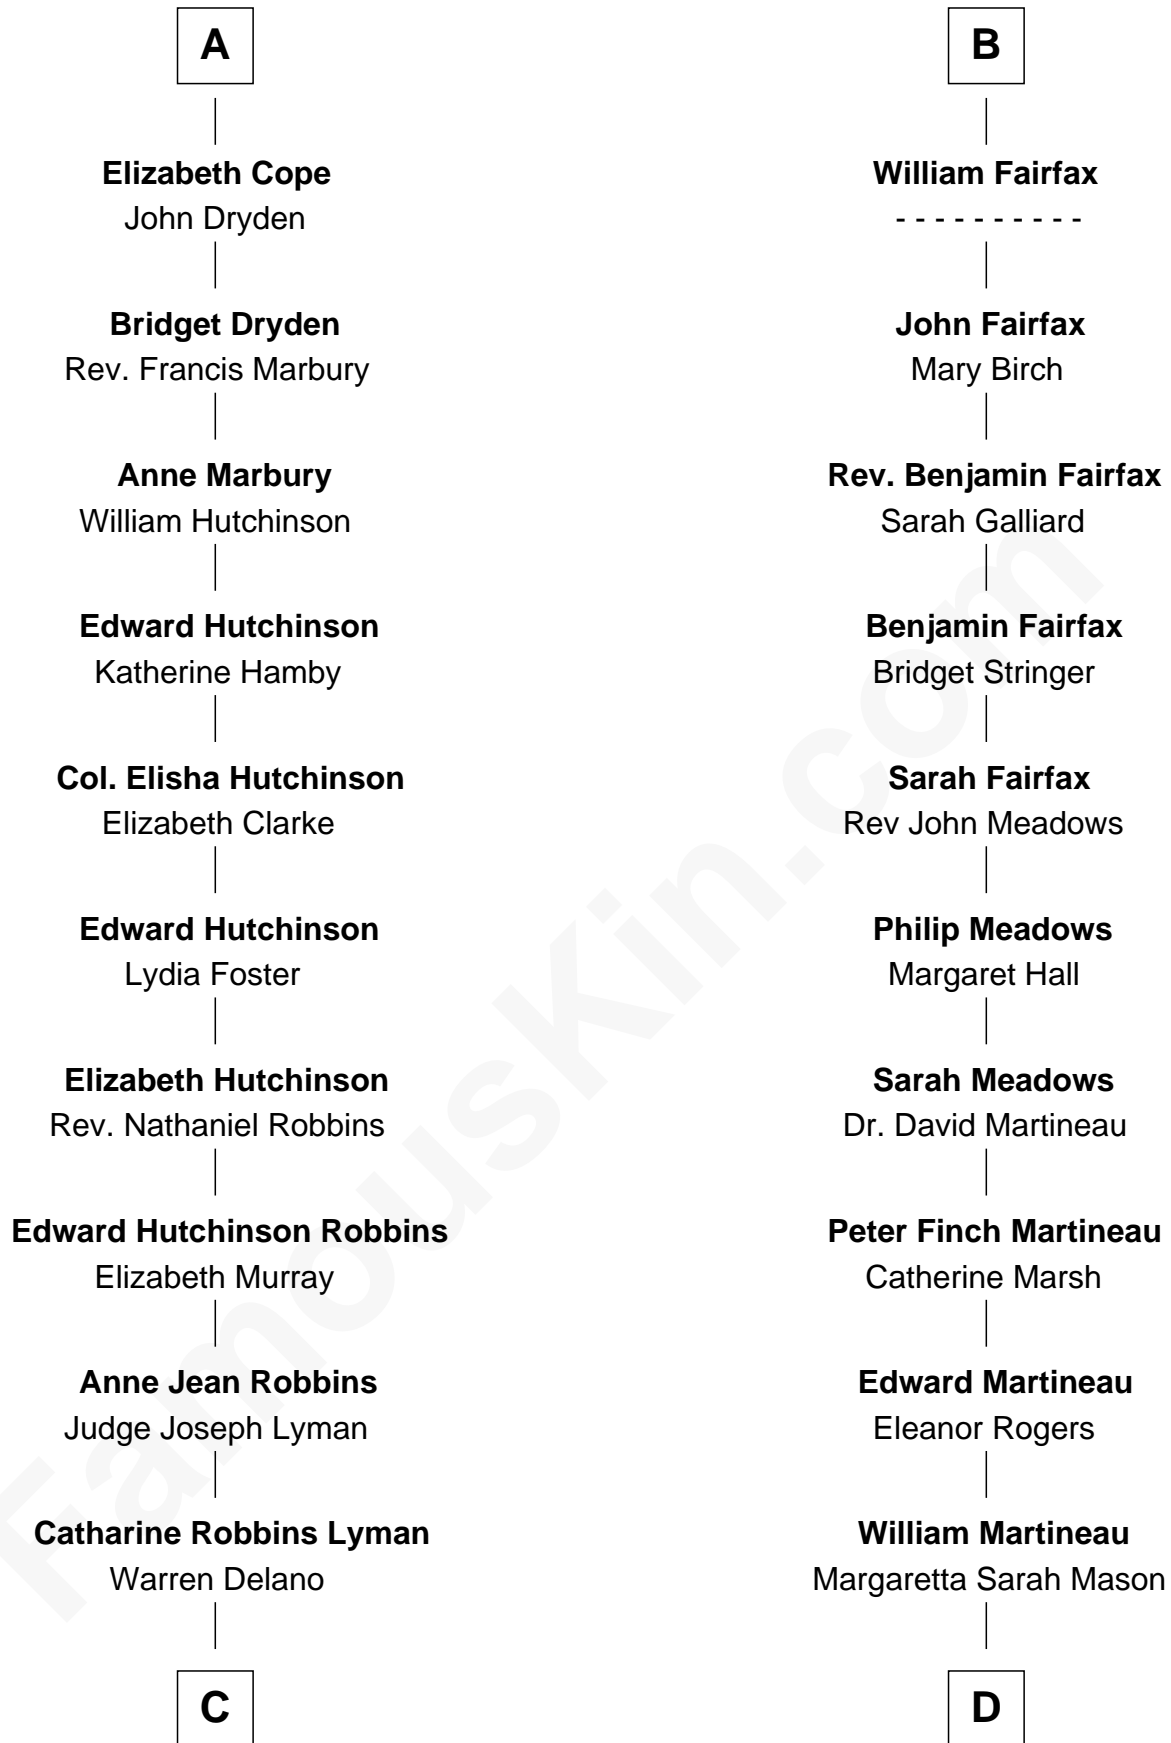

**FamousKin.com**  
**Relationship Chart of**  
**Franklin D. Roosevelt**  
*32nd U.S. President*

18th cousin 2 times removed of

**Guy Ritchie**  
*British Filmmaker*

**C**

**Sara Delano**  
James Roosevelt

**Franklin D. Roosevelt**  
*32nd U.S. President*

**D**

**Edith Jane Martineau**  
Vivian Guy Ouseley McLaughlin

**Doris Margaretta McLaughlin**  
Stuart John Ritchie

**John Vivian Ritchie**  
Amber Mary Parkinson