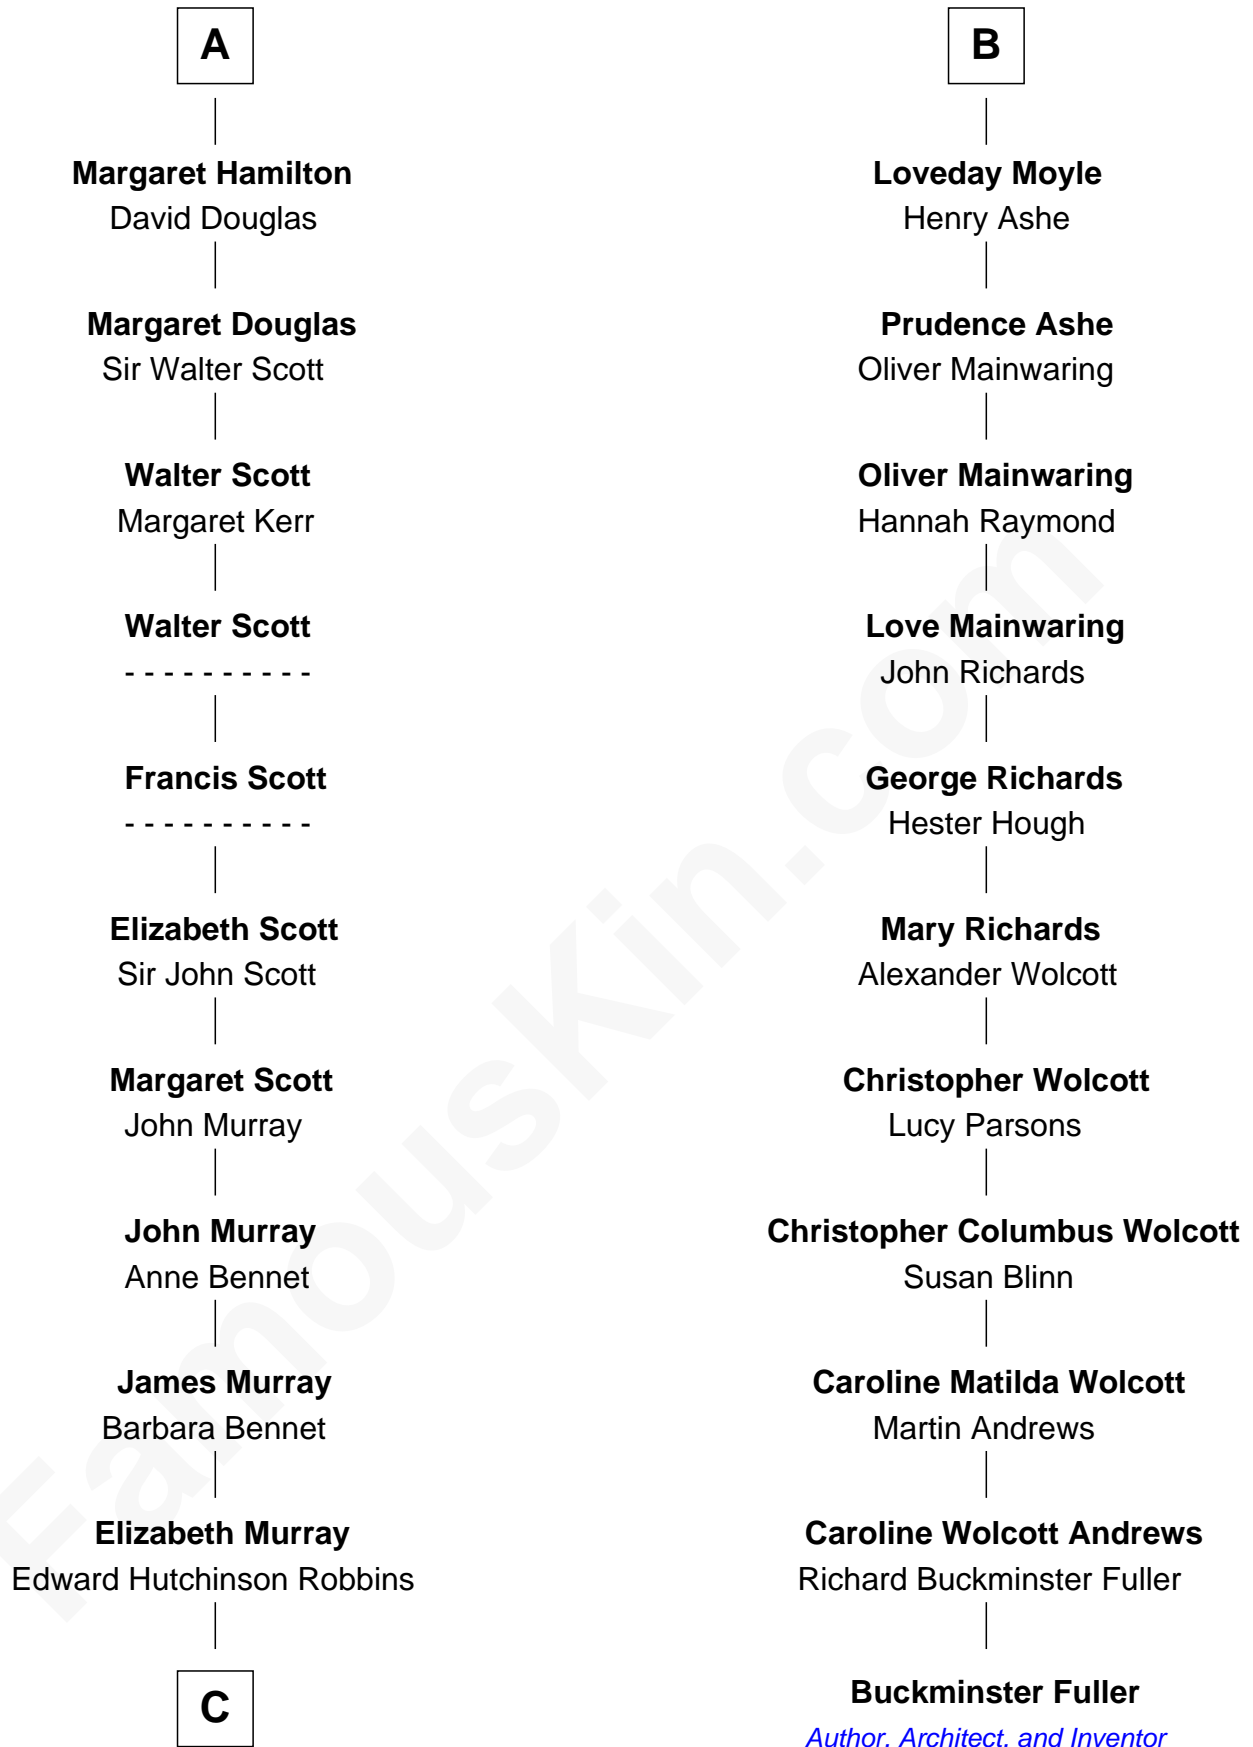

FamousKin.com
Relationship Chart of
Franklin D. Roosevelt
32nd U.S. President

17th cousin 3 times removed of
Buckminster Fuller
Author, Architect, and Inventor

C

—
Anne Jean Robbins
Judge Joseph Lyman

—
Catharine Robbins Lyman
Warren Delano

—
Sara Delano
James Roosevelt

—
Franklin D. Roosevelt
32nd U.S. President

FamousKin.com