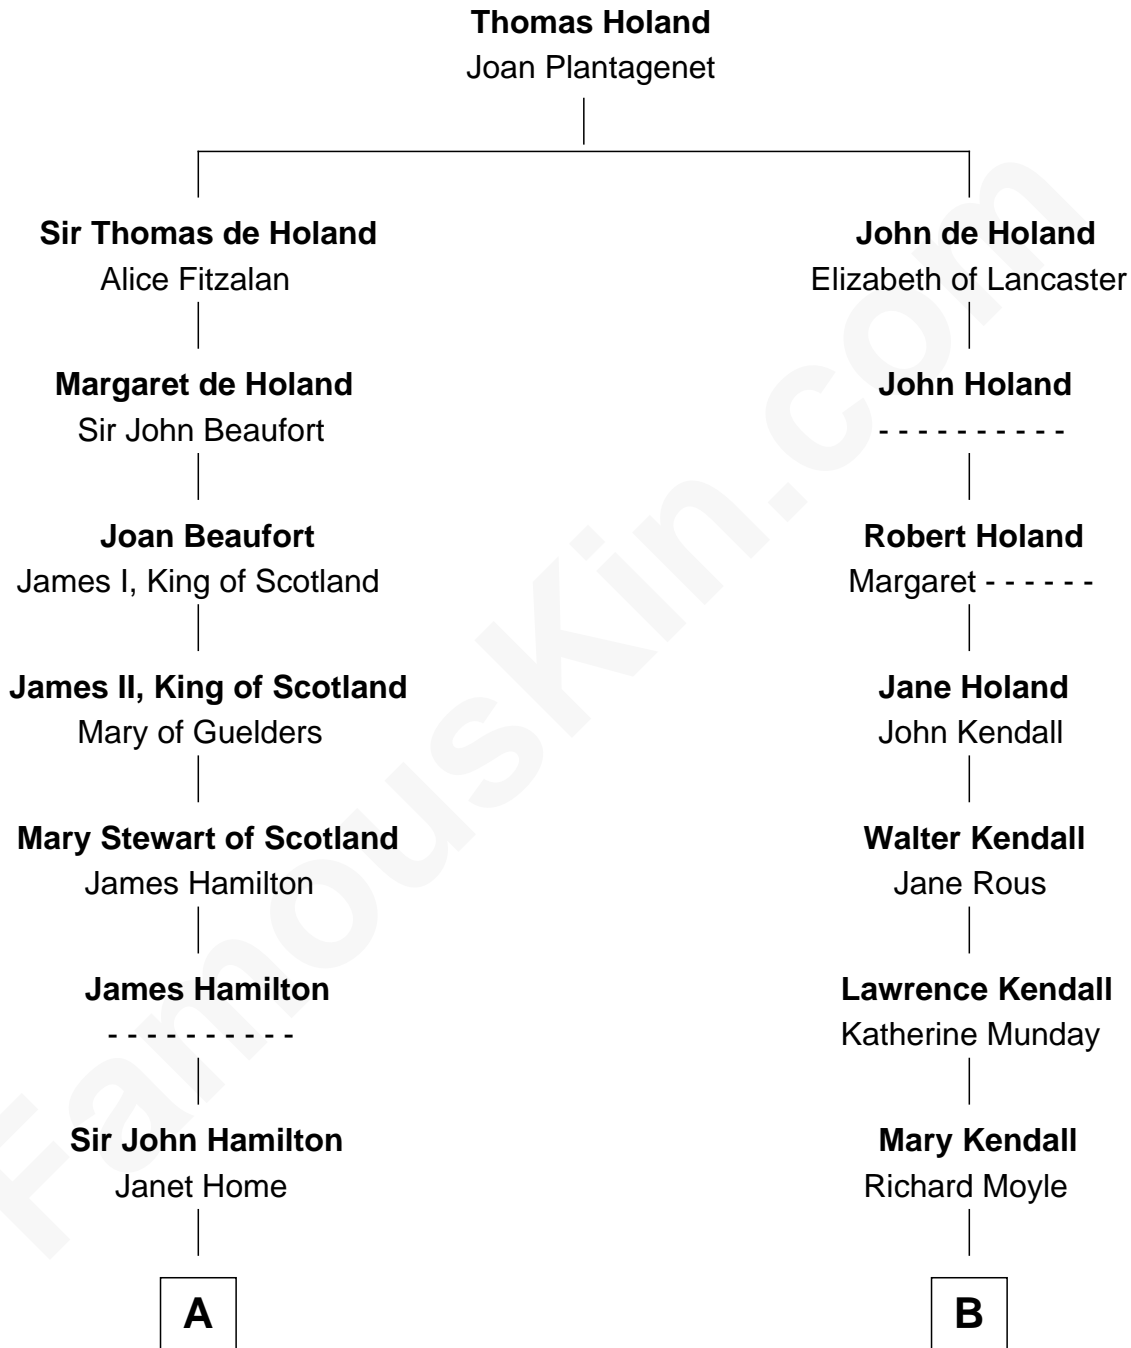

FamousKin.com
Relationship Chart of
Franklin D. Roosevelt
32nd U.S. President

17th cousin 3 times removed of
Buckminster Fuller
Author, Architect, and Inventor

C

—
Anne Jean Robbins
Judge Joseph Lyman

—
Catharine Robbins Lyman
Warren Delano

—
Sara Delano
James Roosevelt

—
Franklin D. Roosevelt
32nd U.S. President

FamousKin.com