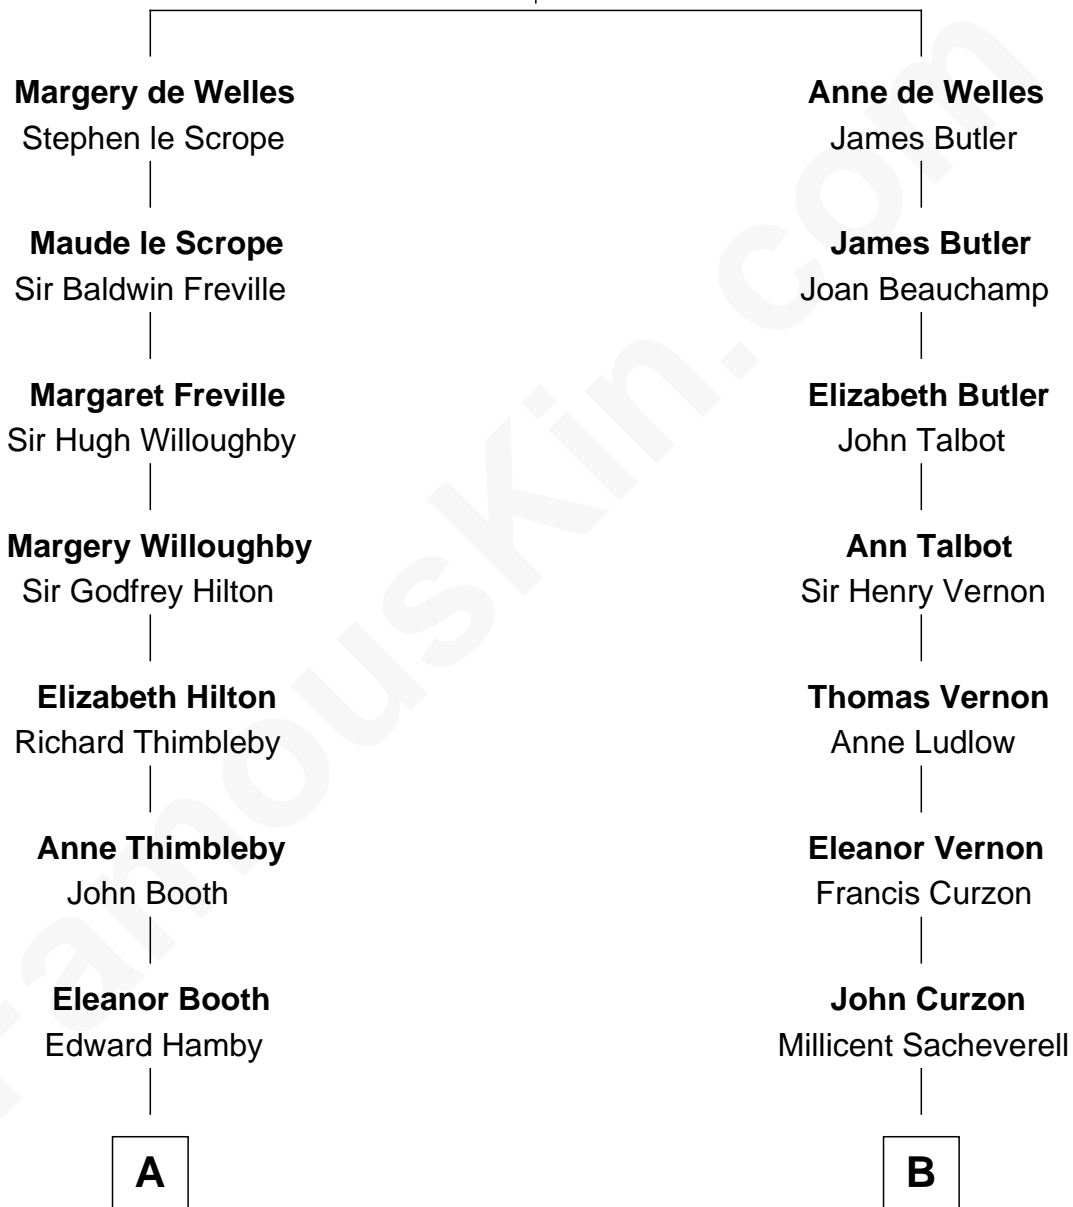

FamousKin.com
Relationship Chart of
Franklin D. Roosevelt
32nd U.S. President

17th cousin 2 times removed of

Oliver Platt
Movie Actor

John de Welles
 Maud de Roos

C

Eileen Burden
Walter Maynard

Sheila Maynard
Nicholas Platt