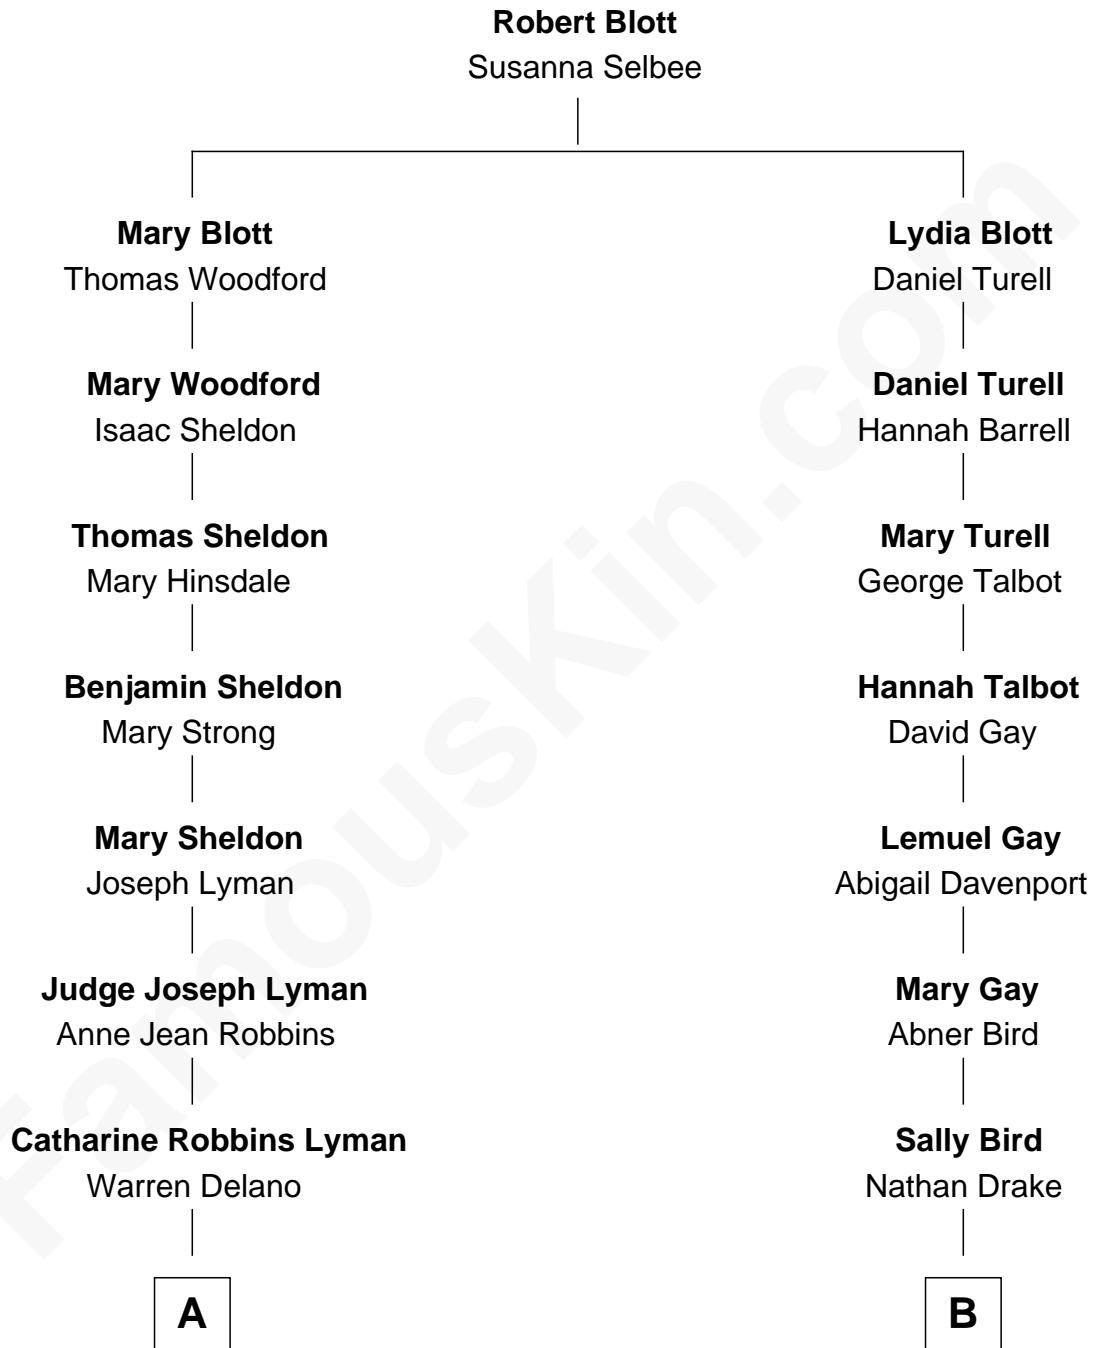

FamousKin.com
Relationship Chart of
Franklin D. Roosevelt
32nd U.S. President

8th cousin 1 time removed of
Erle Stanley Gardner
Author of the Perry Mason series

A

Sara Delano
James Roosevelt

Franklin D. Roosevelt
32nd U.S. President

B

Olive Drake
Walter Pinkham Gardner

Charles Walter Gardner
Grace Adelma Waugh

Erle Stanley Gardner
Author of Perry Mason

FamousKin.com