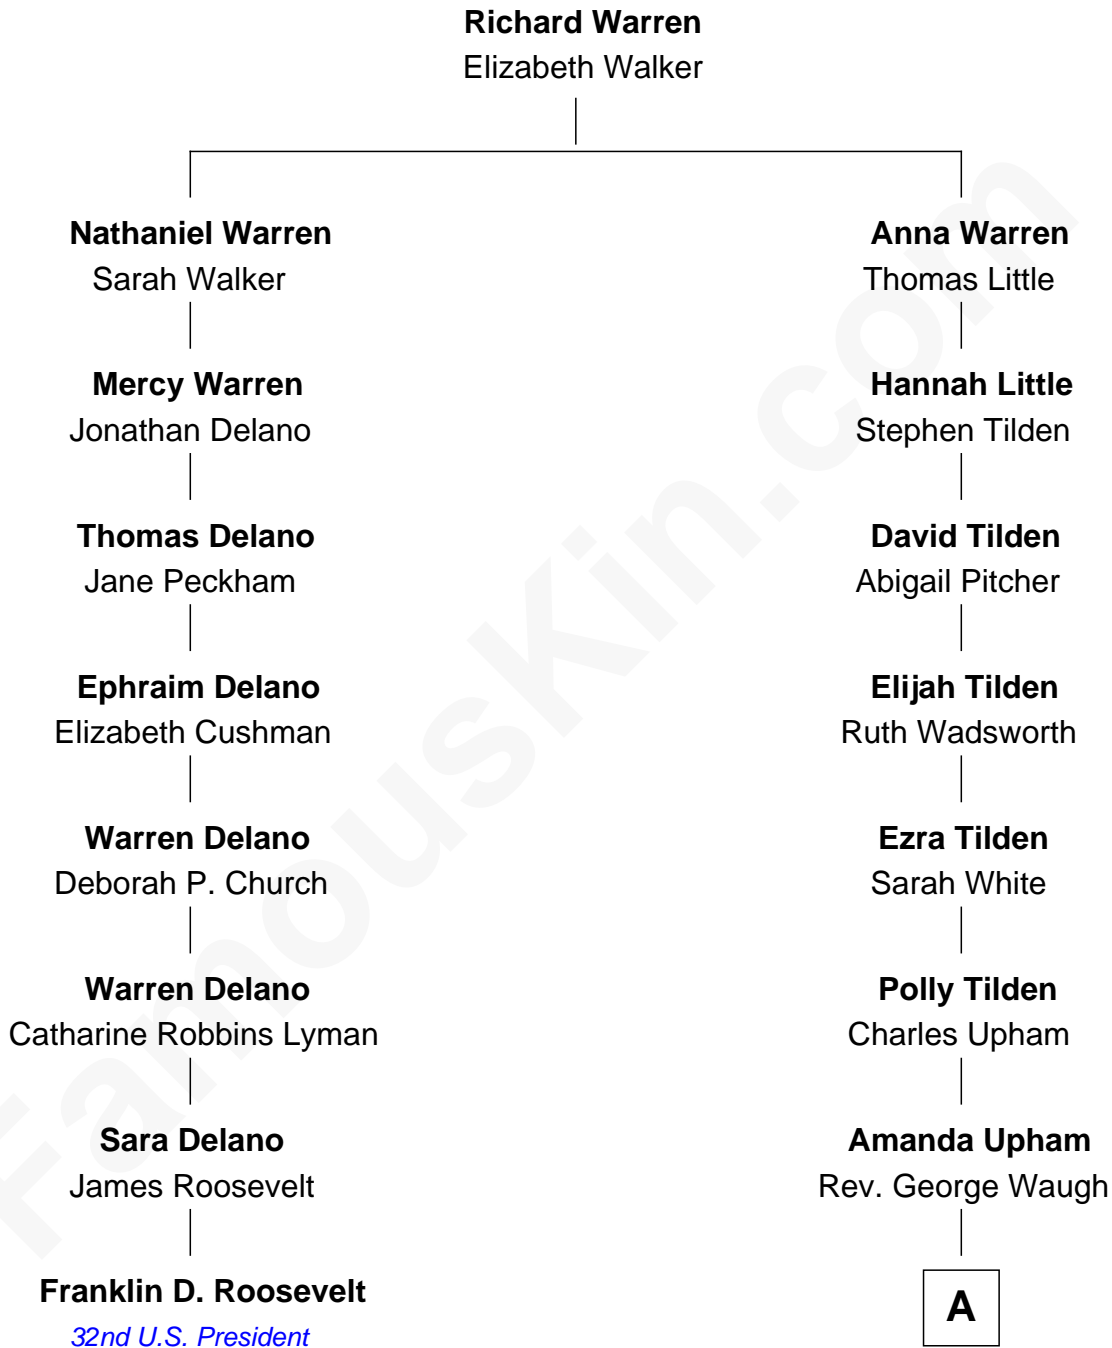

FamousKin.com
Relationship Chart of
Franklin D. Roosevelt
32nd U.S. President

7th cousin 2 times removed of
Erle Stanley Gardner
Author of the Perry Mason series

A

Henry Hervey Waugh

Lovina A. Milliken

Grace Adelma Waugh

Charles Walter Gardner

Erle Stanley Gardner

Author of Perry Mason

FamousKin.com