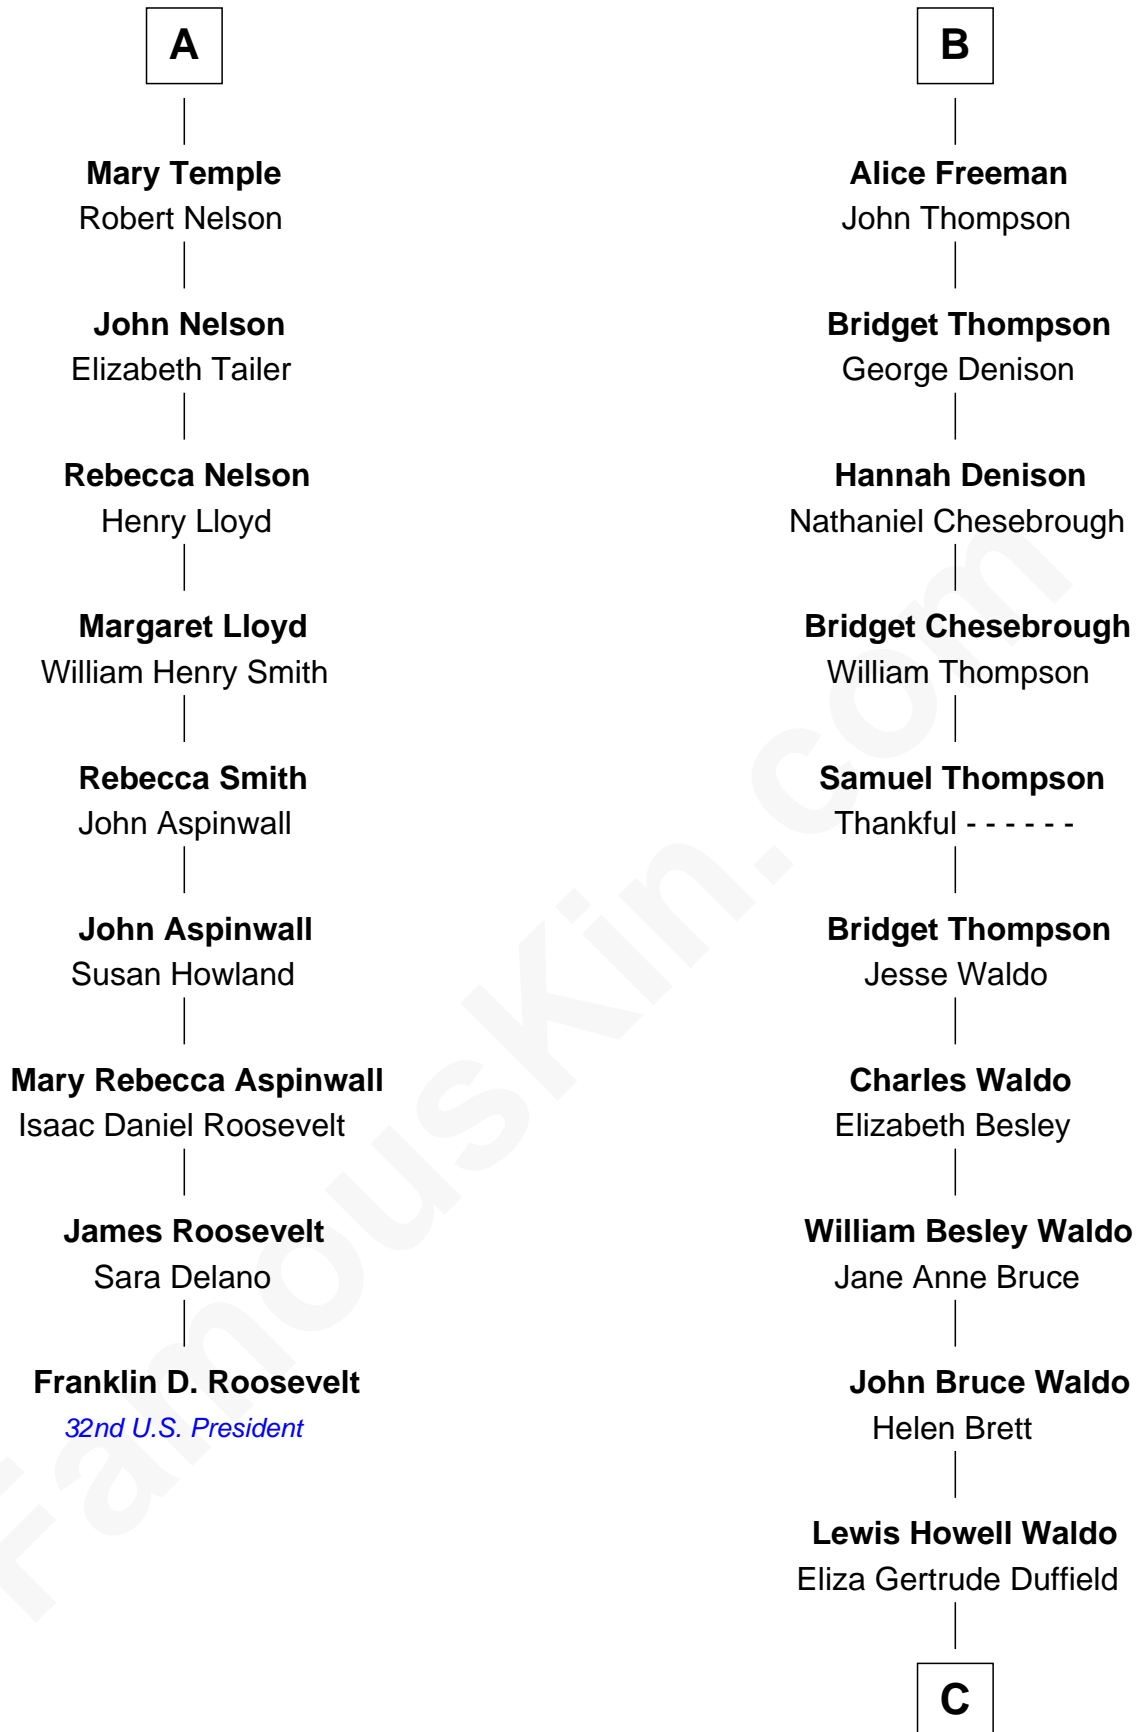

**FamousKin.com**  
**Relationship Chart of**  
**Franklin D. Roosevelt**  
*32nd U.S. President*

15th cousin 3 times removed of

**Lee Remick**  
*Movie Actress*

**Sir John Throckmorton**  
 Eleanor Spinney

**Eleanor Throckmorton**  
 Sir Richard Knightley

**Agnes Throckmorton**  
 Thomas Winslow

**Sir Richard Knightley**  
 Joan Skenard

**Agnes Winslow**  
 John Giffard

**Susan Knightley**  
 Sir William Spencer

**Thomas Giffard**  
 Joan Langston

**Dorothy Spencer**  
 Thomas Spencer

**Amy Giffard**  
 Richard Samwell

**Susan Spencer**  
 John Temple

**Susanna Samwell**  
 Peter Edwards

**Sir Thomas Temple**  
 Hester Sandys

**Edward Edwards**  
 Ursula Coles

**Sir John Temple**  
 Dorothy Lee

**Margaret Edwards**  
 Henry Freeman

**A**

**B**

C

Margaret Gertrude Waldo

Frank Edwin Remick