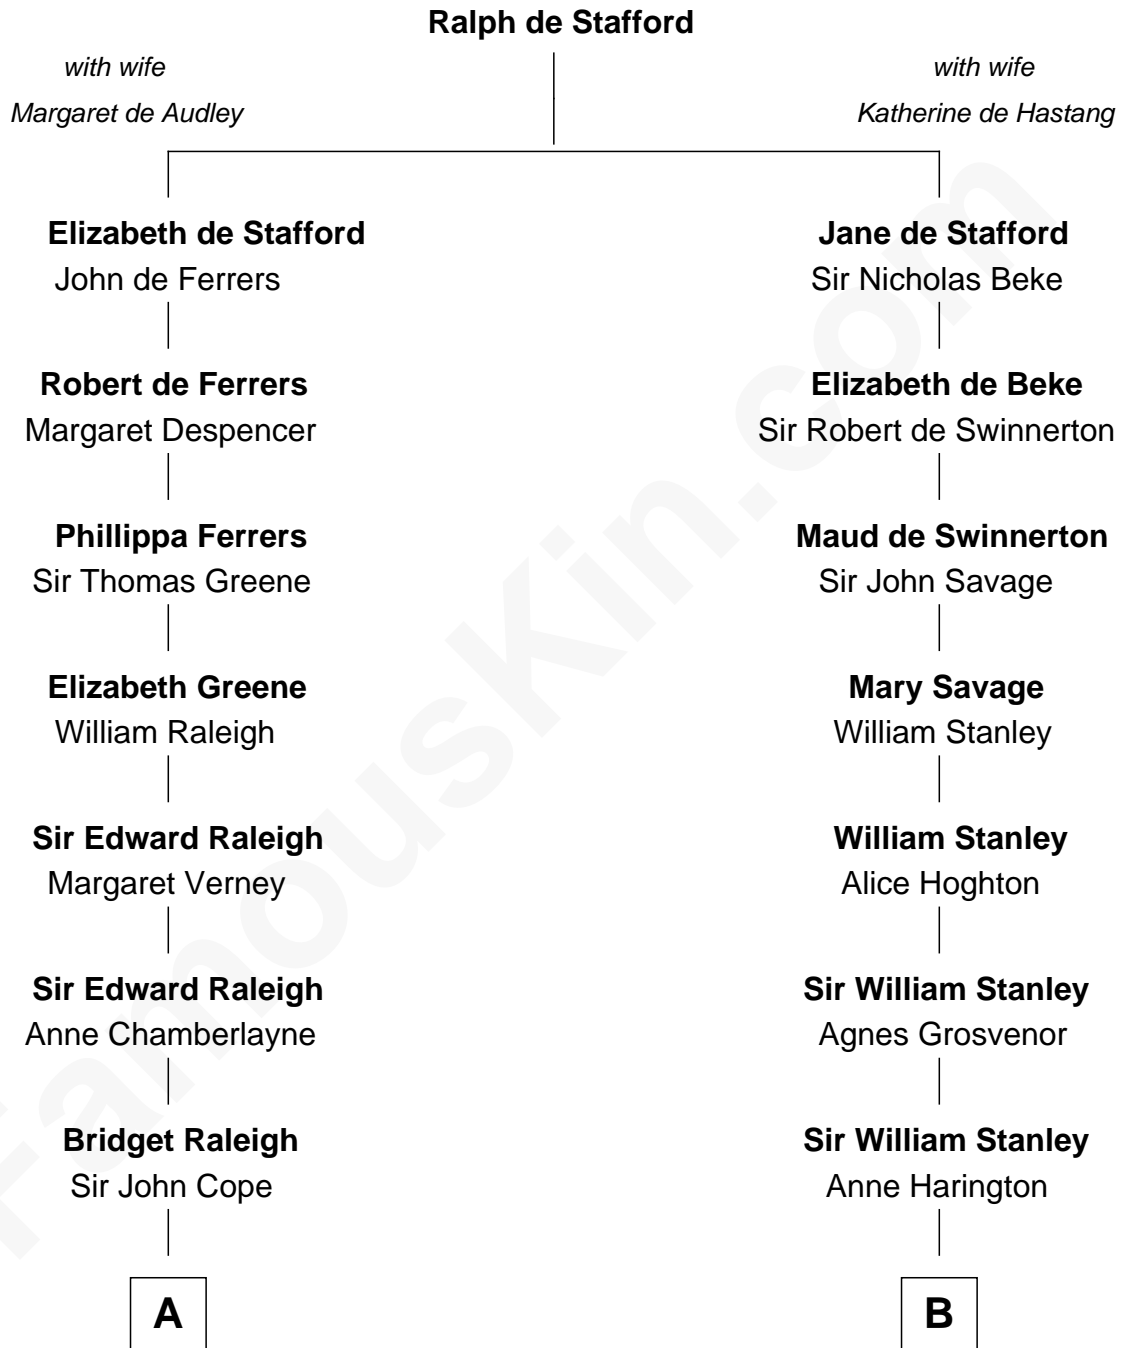

FamousKin.com
Relationship Chart of
Franklin D. Roosevelt
32nd U.S. President

18th cousin of
Thomas Hunt Morgan
Nobel Prize Winner in Physiology or Medicine

C

Sara Delano
James Roosevelt

Franklin D. Roosevelt
32nd U.S. President