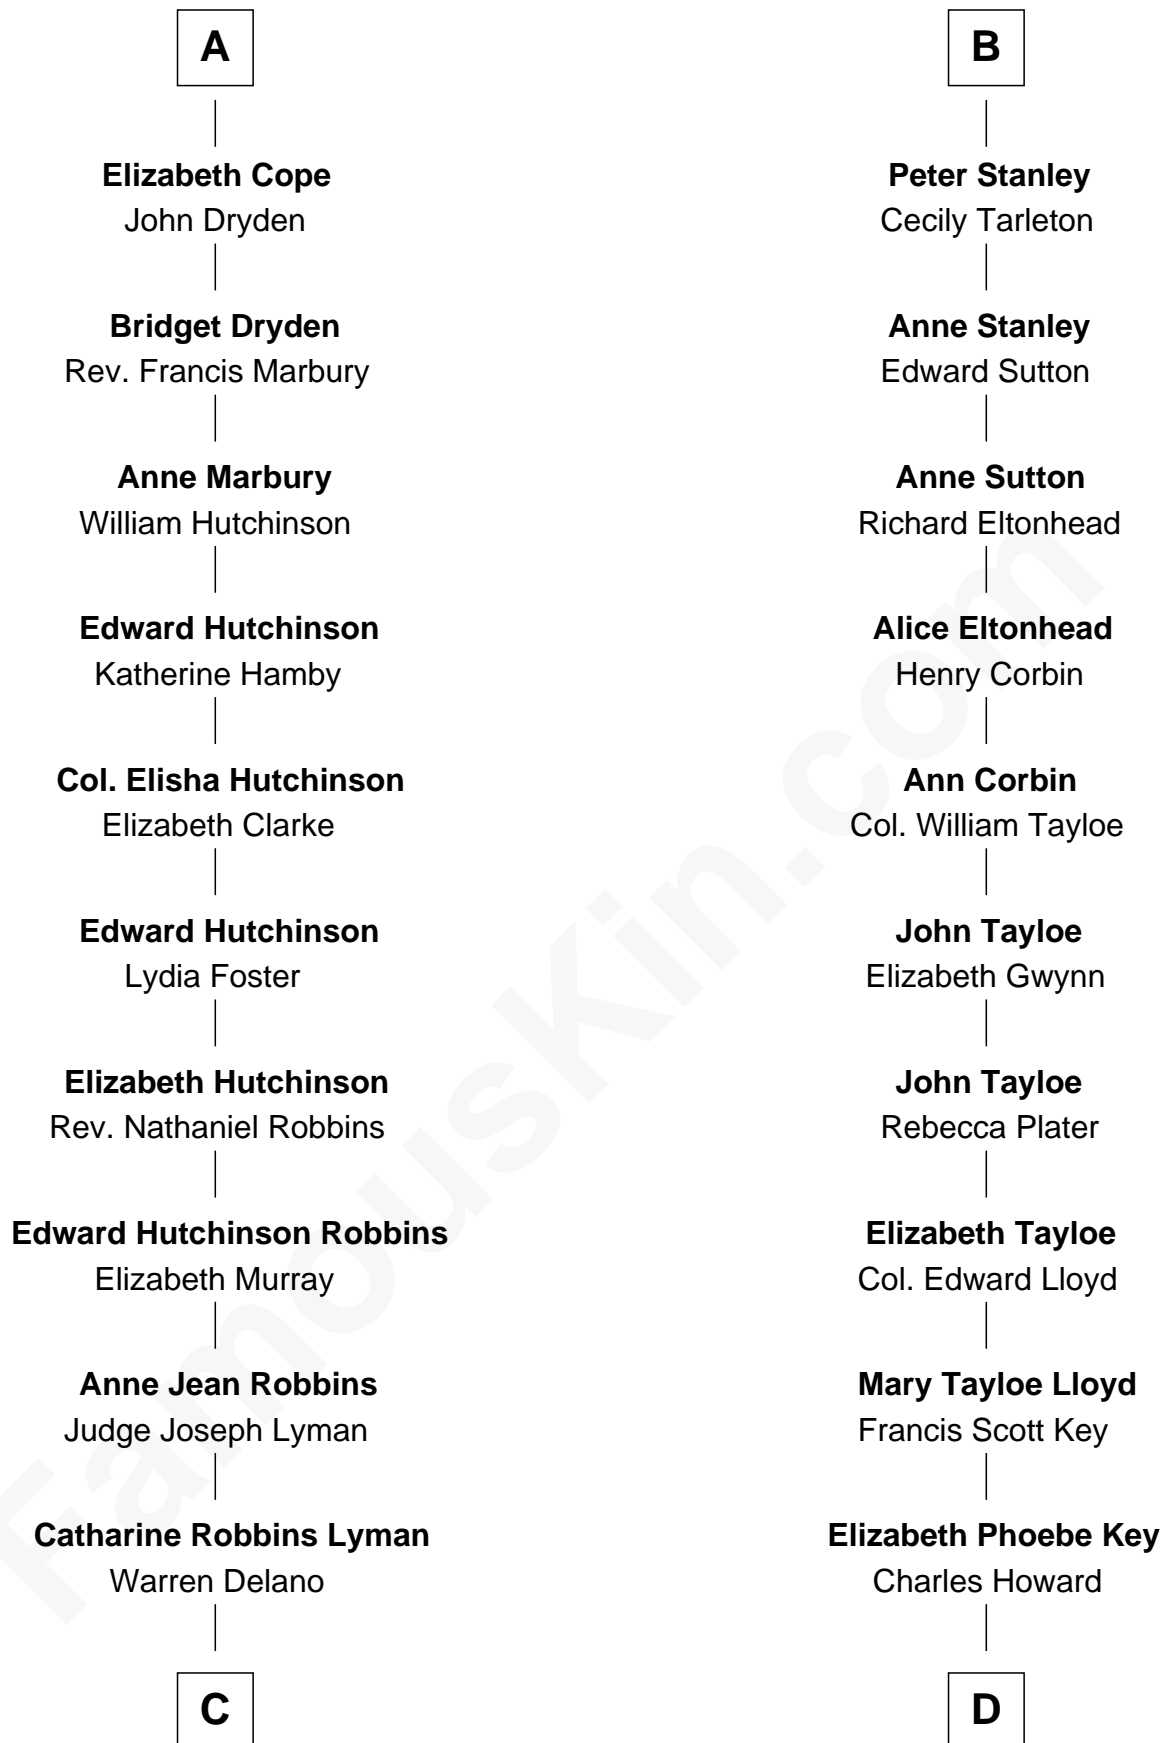

FamousKin.com
Relationship Chart of
Franklin D. Roosevelt
32nd U.S. President

18th cousin of
Thomas Hunt Morgan
Nobel Prize Winner in Physiology or Medicine

C

Sara Delano
James Roosevelt

Franklin D. Roosevelt
32nd U.S. President

D

Ellen Key Howard
Charlton Hunt Morgan

Thomas Hunt Morgan
Nobel Prize Winner

FamousKin.com