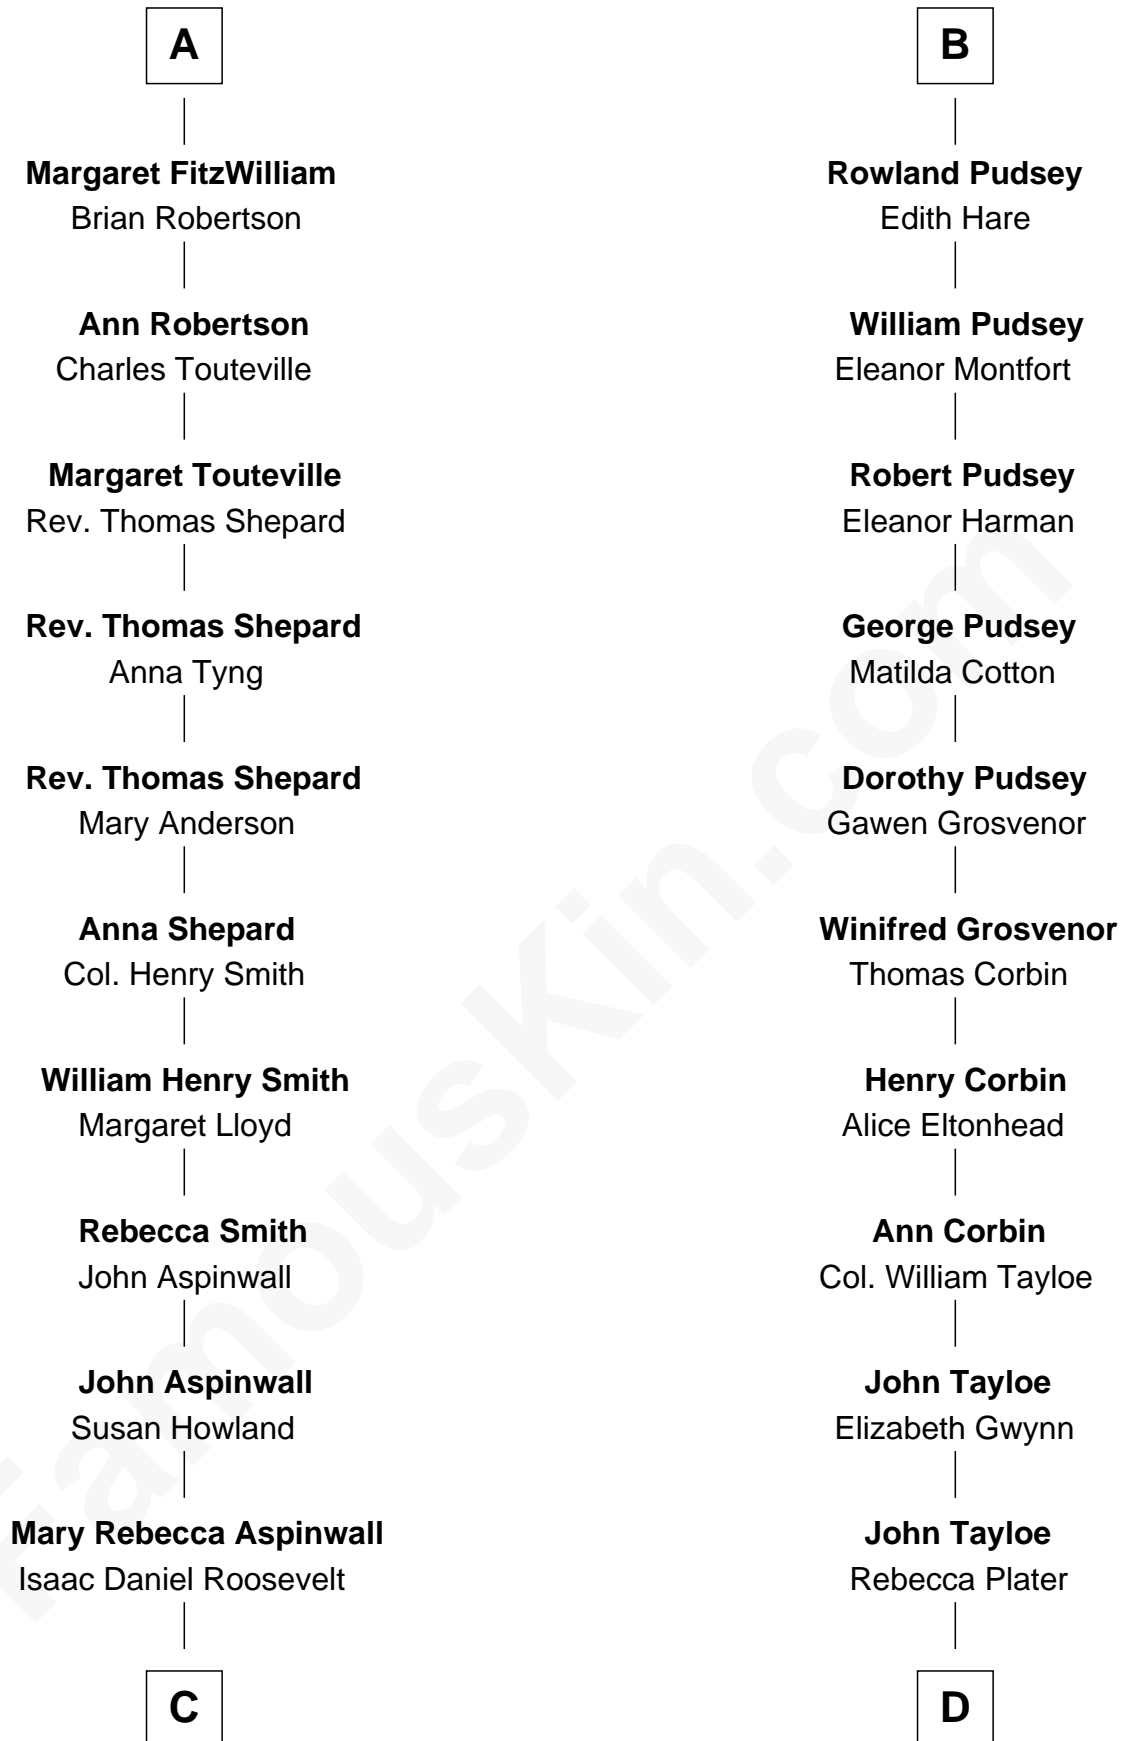

FamousKin.com
Relationship Chart of
Franklin D. Roosevelt
32nd U.S. President

18th cousin 3 times removed of

Thomas Hunt Morgan
Nobel Prize Winner in Physiology or Medicine

Sir John Marmion
Maud de Furnival

C

James Roosevelt

Sara Delano

Franklin D. Roosevelt

32nd U.S. President

D

Elizabeth Tayloe

Col. Edward Lloyd