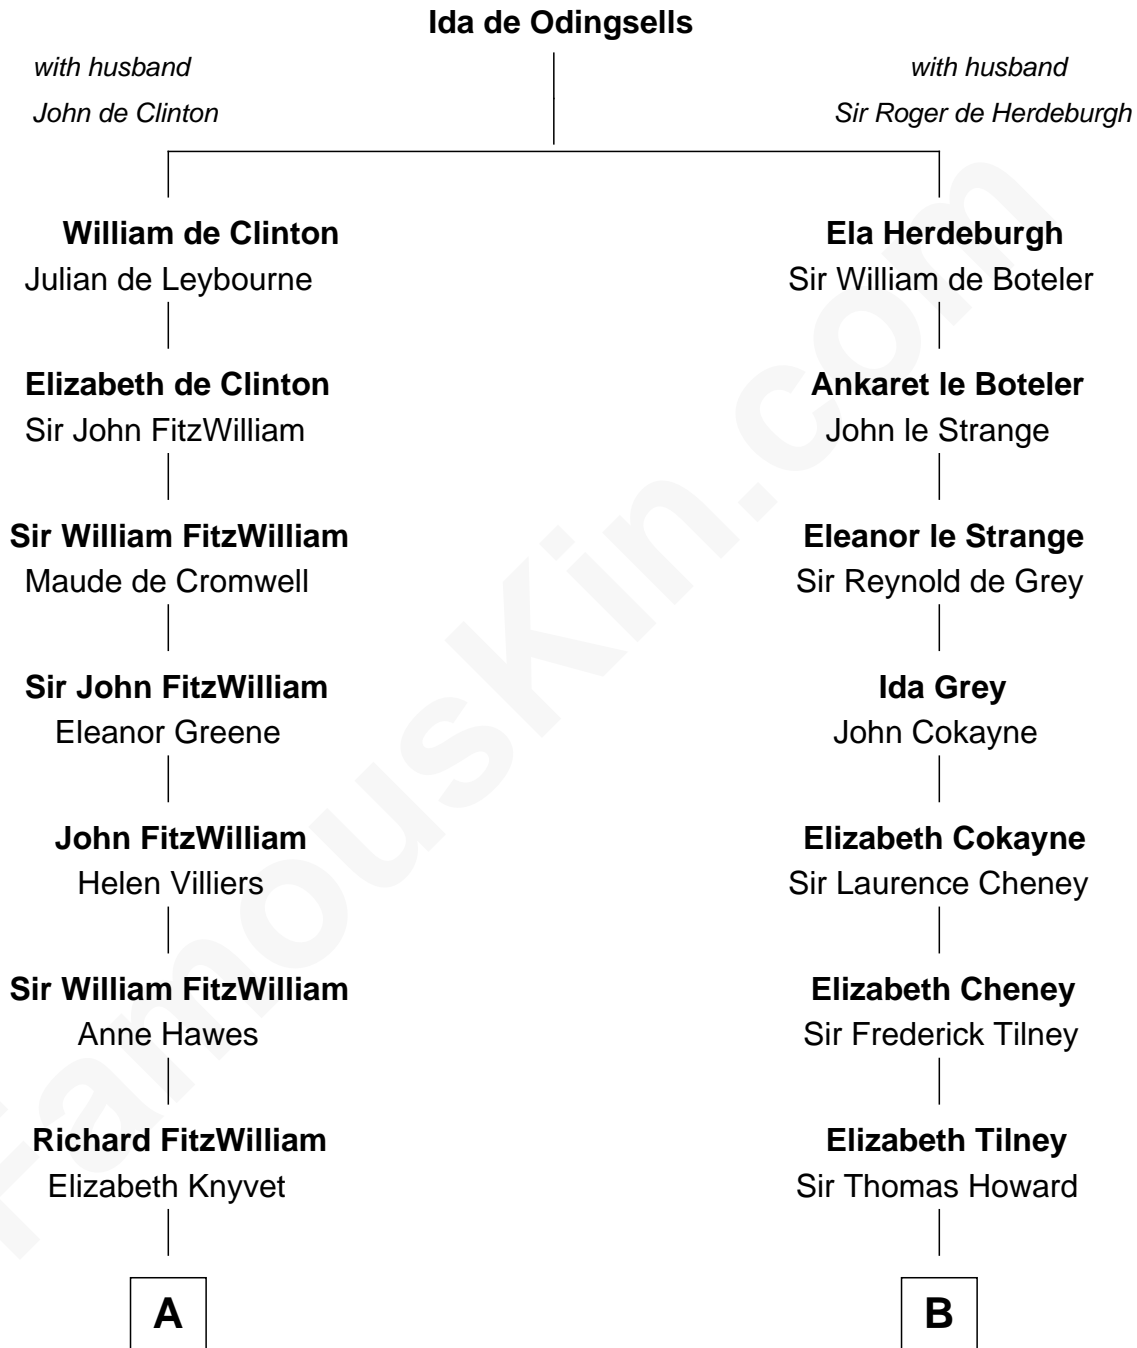

FamousKin.com
Relationship Chart of
Franklin D. Roosevelt
32nd U.S. President

18th cousin 3 times removed of

Thomas Hunt Morgan
Nobel Prize Winner in Physiology or Medicine

C

James Roosevelt

Sara Delano

Franklin D. Roosevelt

32nd U.S. President

D

John Ross Key

Anne Phebe Penn Dagworthy Charlton

Francis Scott Key

Mary Tayloe Lloyd

Elizabeth Phoebe Key

Charles Howard