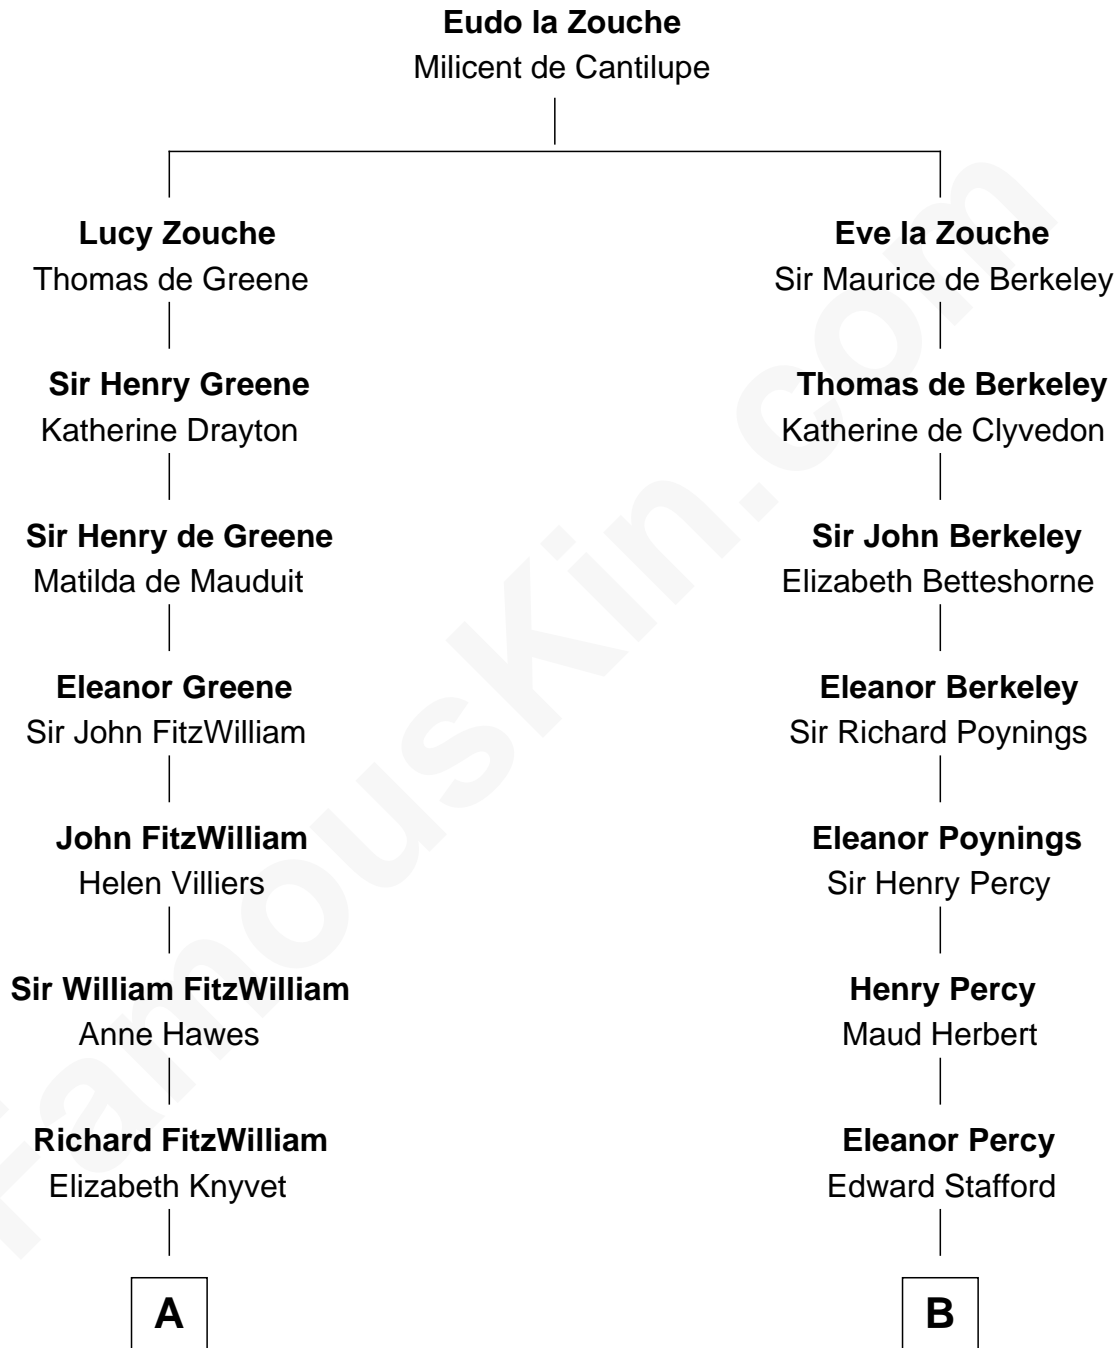

FamousKin.com
Relationship Chart of
Franklin D. Roosevelt
32nd U.S. President

18th cousin 3 times removed of

Thomas Hunt Morgan
Nobel Prize Winner in Physiology or Medicine

C

James Roosevelt

Sara Delano

Franklin D. Roosevelt

32nd U.S. President

D

John Ross Key

Anne Phebe Penn Dagworthy Charlton

Francis Scott Key

Mary Tayloe Lloyd

Elizabeth Phoebe Key

Charles Howard