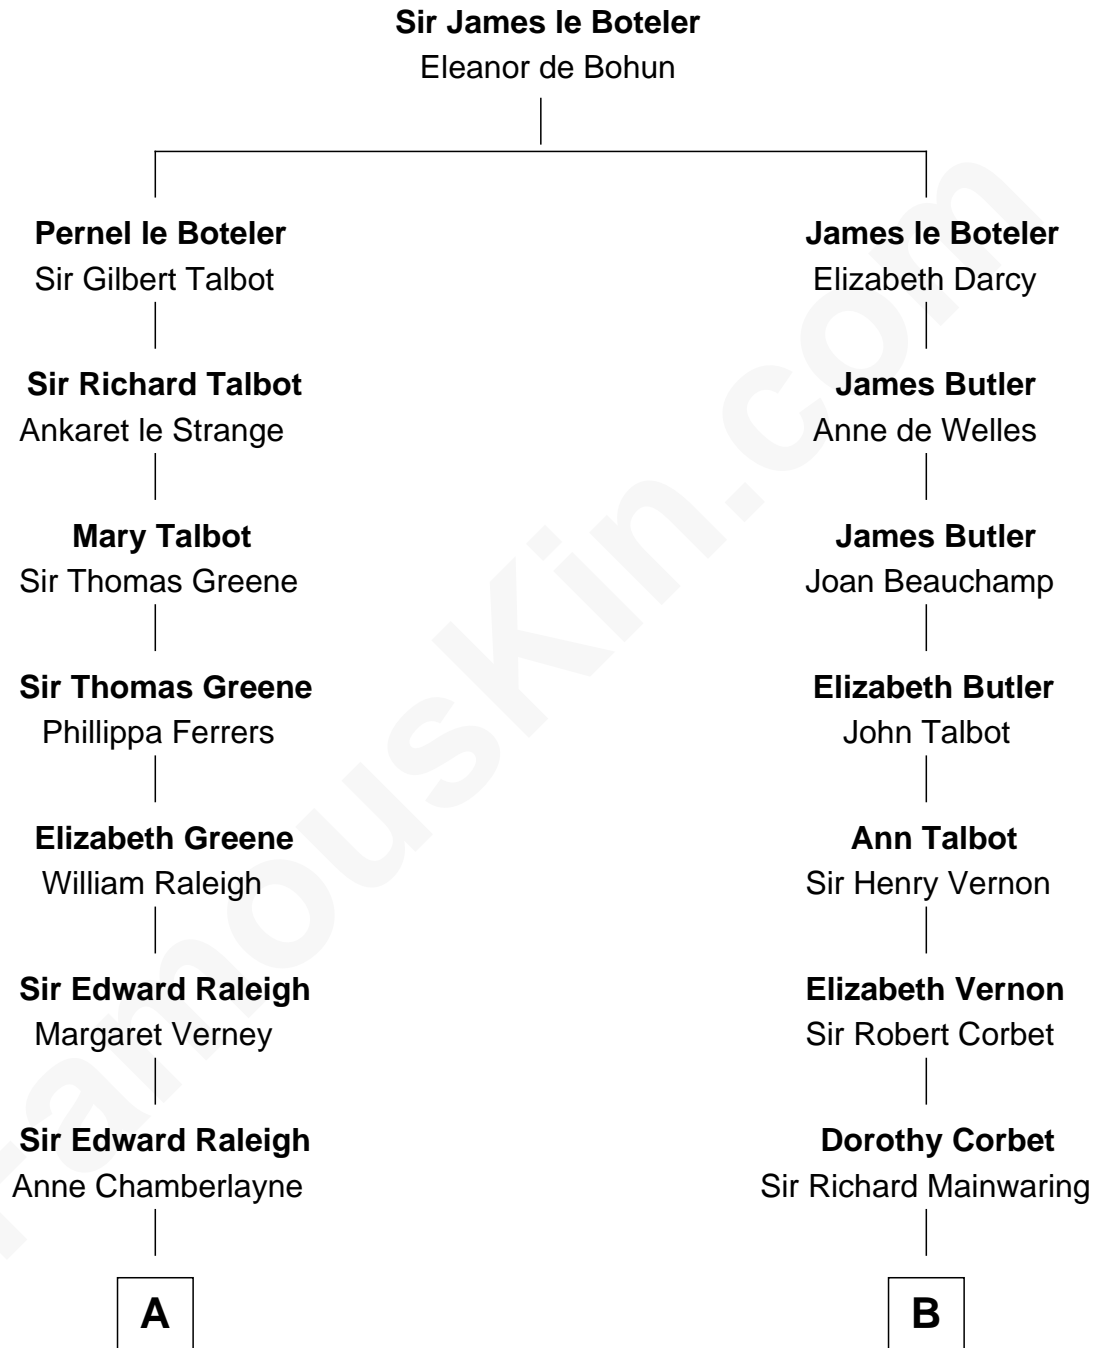

**FamousKin.com**  
**Relationship Chart of**  
**Franklin D. Roosevelt**  
*32nd U.S. President*

**17th cousin 2 times removed of**  
**Marjorie Post**  
*Founder of General Foods*

**C**

—  
**Catharine Robbins Lyman**

Warren Delano

—  
**Sara Delano**

James Roosevelt

—  
**Franklin D. Roosevelt**

*32nd U.S. President*

FamousKin.com