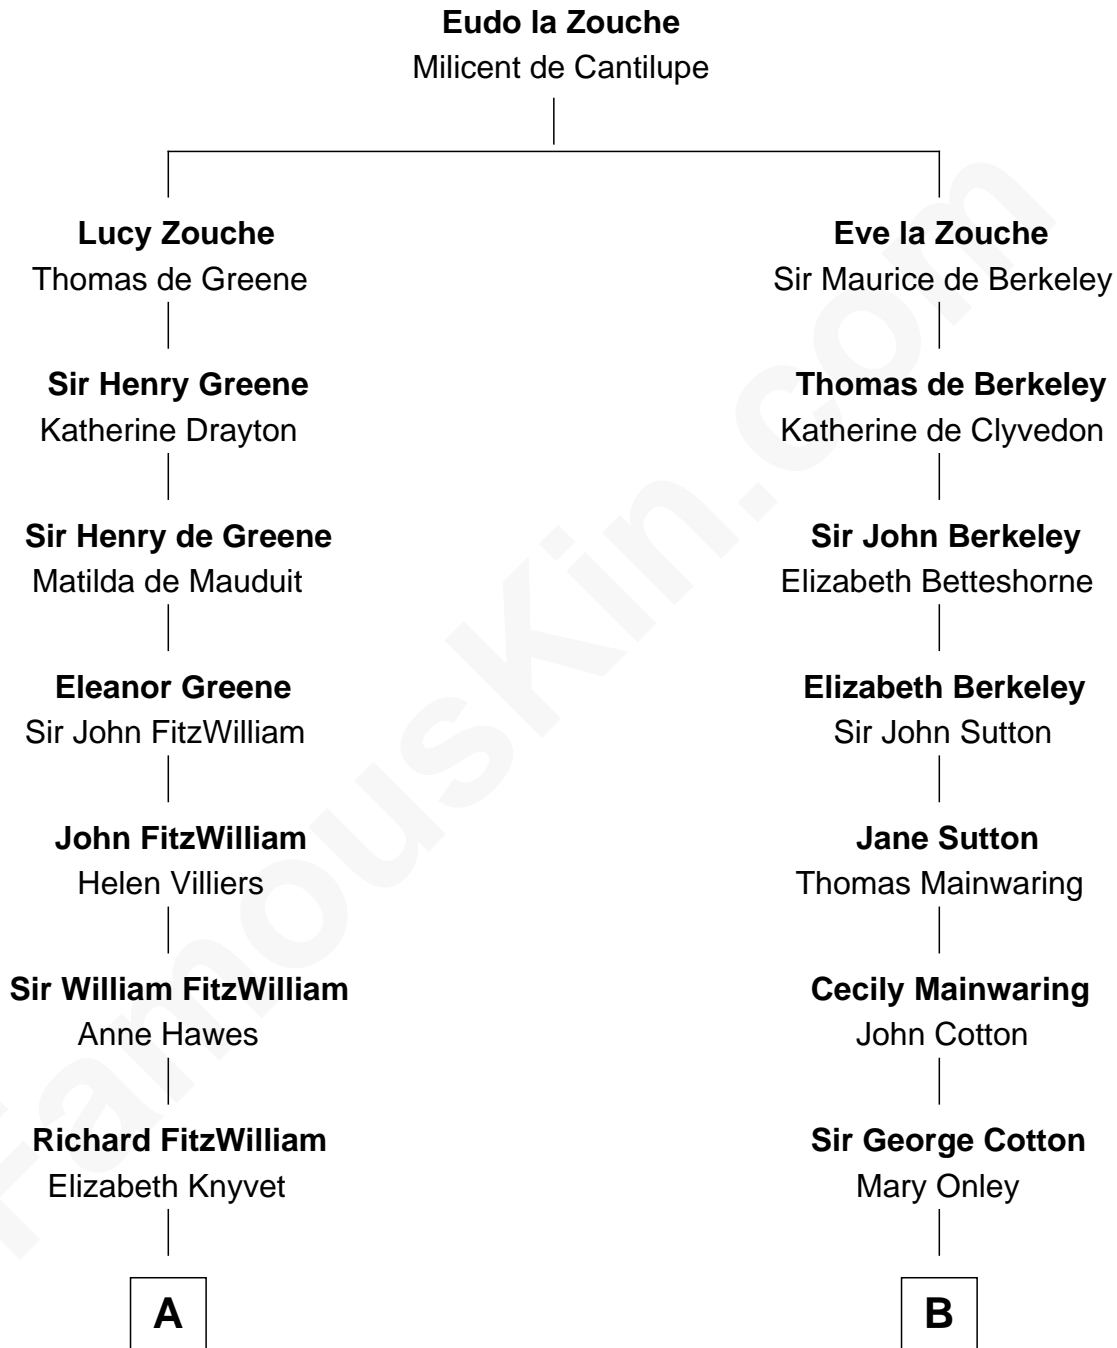

FamousKin.com
Relationship Chart of
Franklin D. Roosevelt
32nd U.S. President

15th cousin 3 times removed of
C. W. Post
Founder of Post Cereals

C

James Roosevelt

Sara Delano

Franklin D. Roosevelt

32nd U.S. President

FamousKin.com