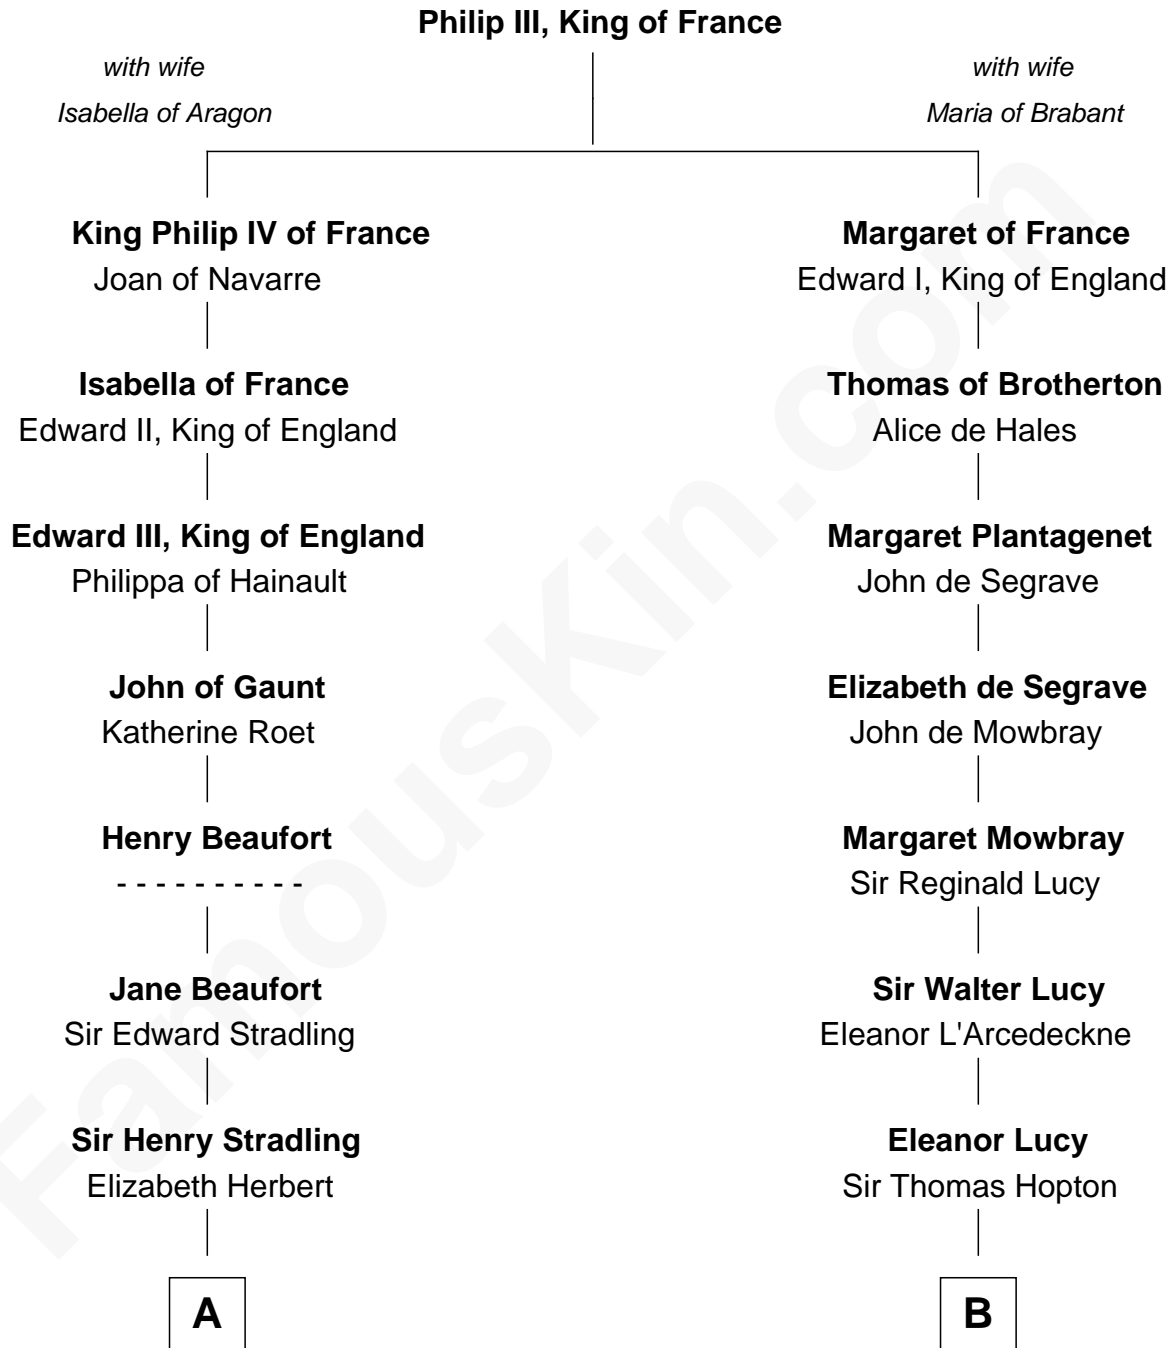

FamousKin.com
Relationship Chart of
Franklin D. Roosevelt
32nd U.S. President

20th cousin 1 time removed of
C. W. Post
Founder of Post Cereals

C

Rebecca Smith

John Aspinwall

John Aspinwall

Susan Howland

Mary Rebecca Aspinwall

Isaac Daniel Roosevelt

James Roosevelt

Sara Delano

Franklin D. Roosevelt

32nd U.S. President

D

Azel Lathrop

Elizabeth Hyde

Erastus Lathrop

Sarah Bailey

Caroline Cushman Lathrop

Charles Rollin Post

C. W. Post

Founder of Post Cereals