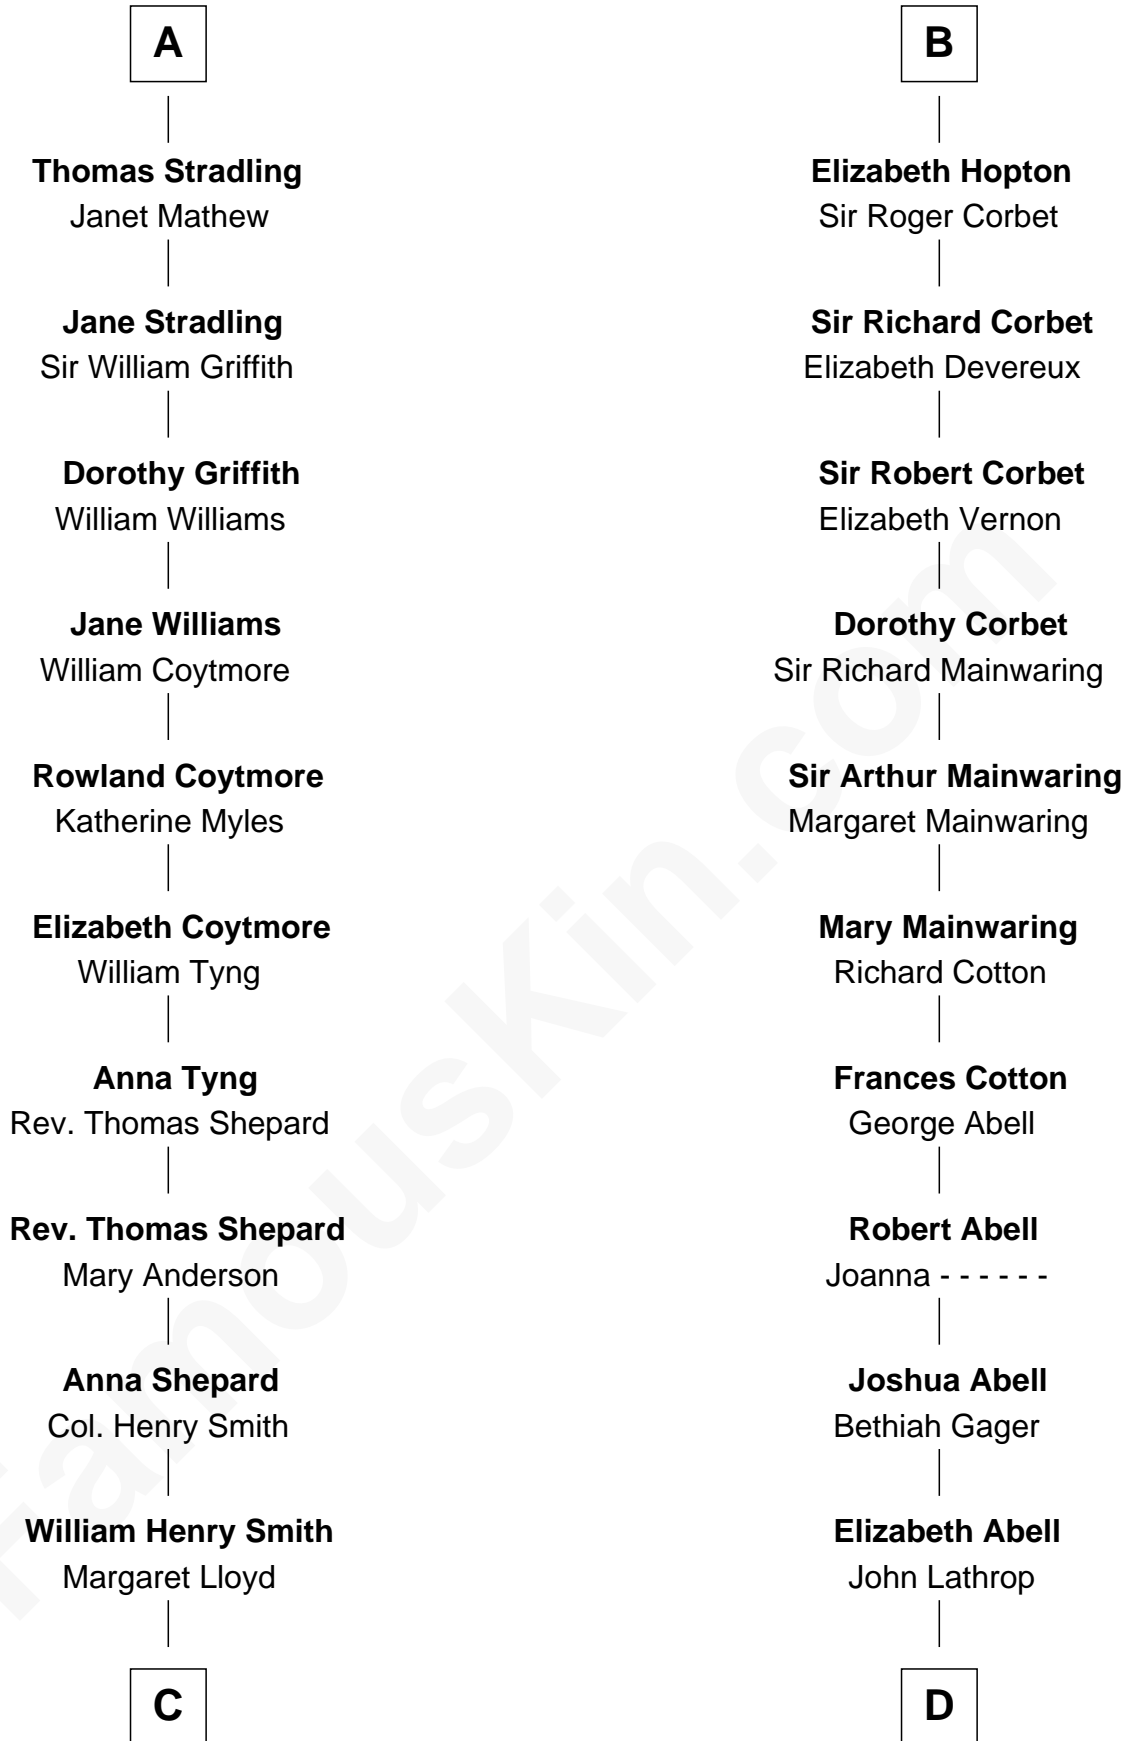

FamousKin.com
Relationship Chart of
Franklin D. Roosevelt
32nd U.S. President

20th cousin 1 time removed of
C. W. Post
Founder of Post Cereals

C

Rebecca Smith

John Aspinwall

John Aspinwall

Susan Howland

Mary Rebecca Aspinwall

Isaac Daniel Roosevelt

James Roosevelt

Sara Delano

Franklin D. Roosevelt

32nd U.S. President

D

Azel Lathrop

Elizabeth Hyde

Erastus Lathrop

Sarah Bailey

Caroline Cushman Lathrop

Charles Rollin Post

C. W. Post

Founder of Post Cereals