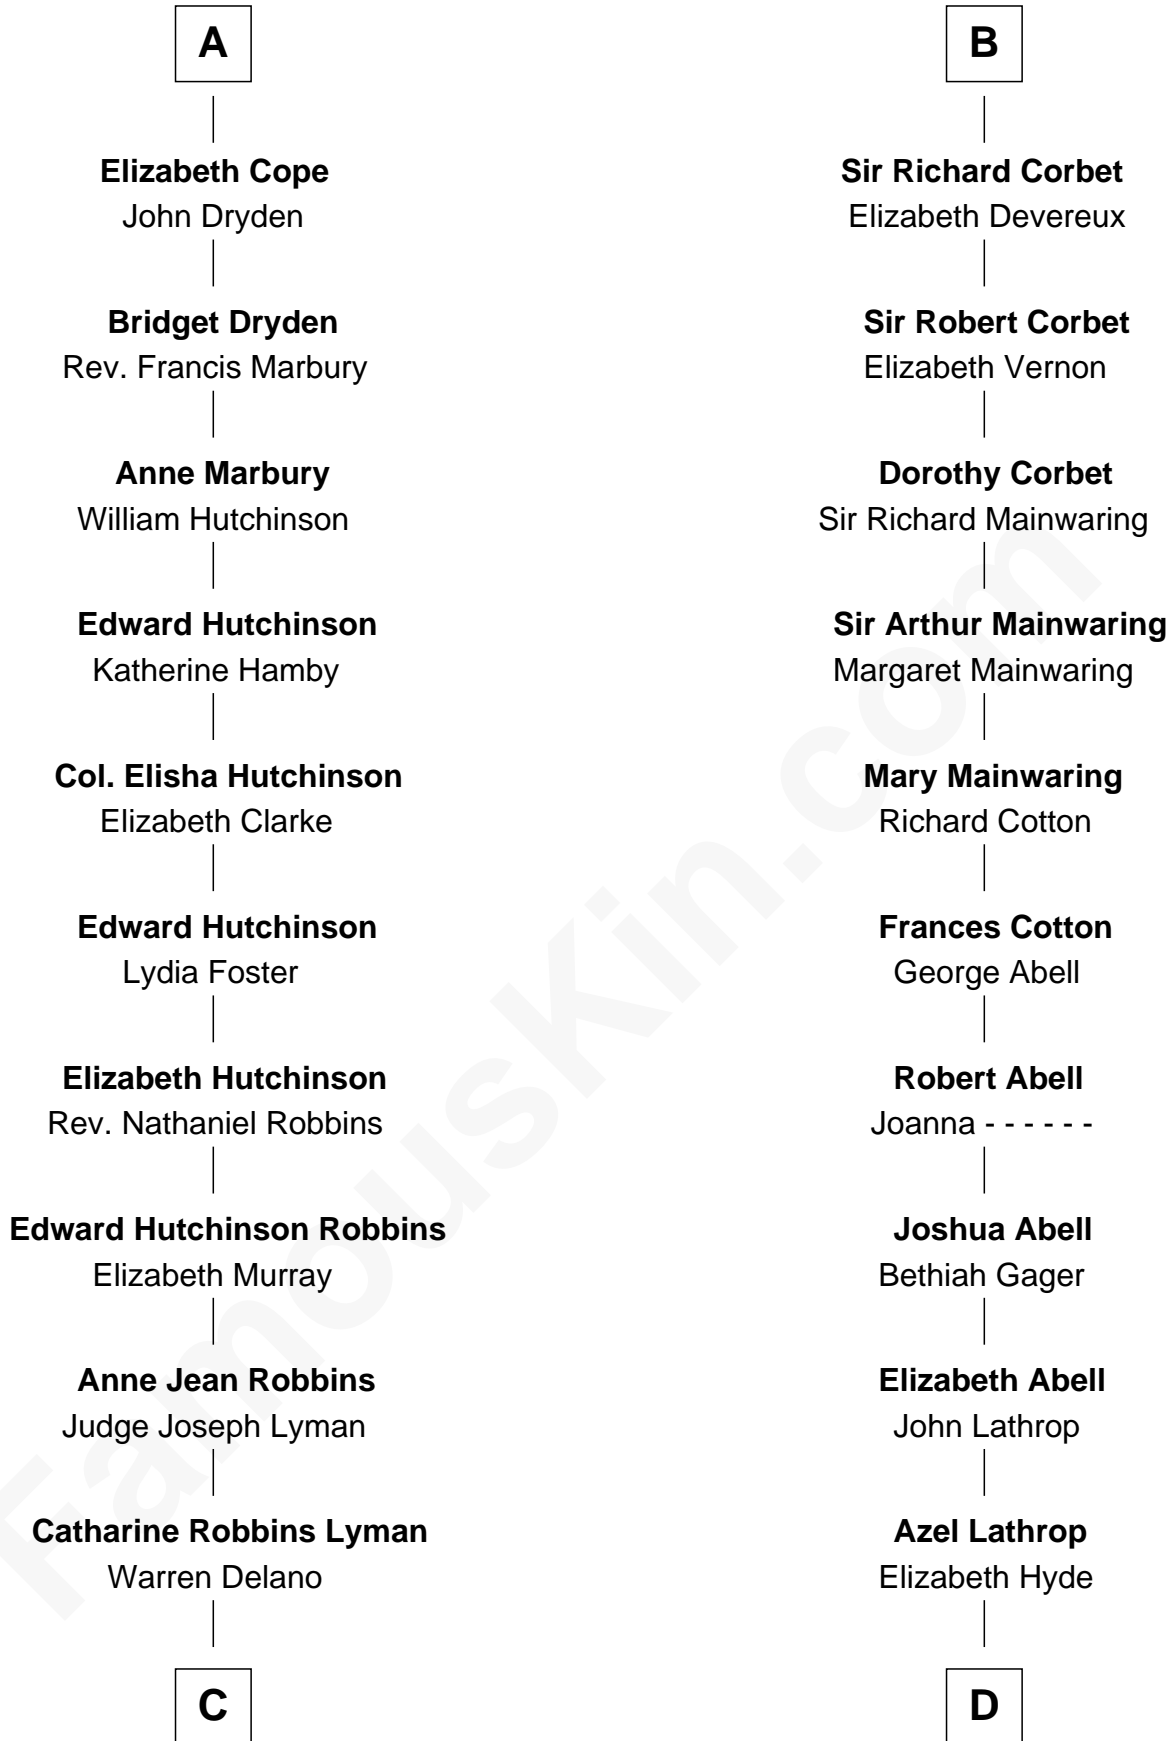

FamousKin.com
Relationship Chart of
Franklin D. Roosevelt
32nd U.S. President

18th cousin 1 time removed of
C. W. Post
Founder of Post Cereals

C

Sara Delano
James Roosevelt

Franklin D. Roosevelt
32nd U.S. President

D

Erastus Lathrop
Sarah Bailey

Caroline Cushman Lathrop
Charles Rollin Post

C. W. Post
Founder of Post Cereals

FamousKin.com