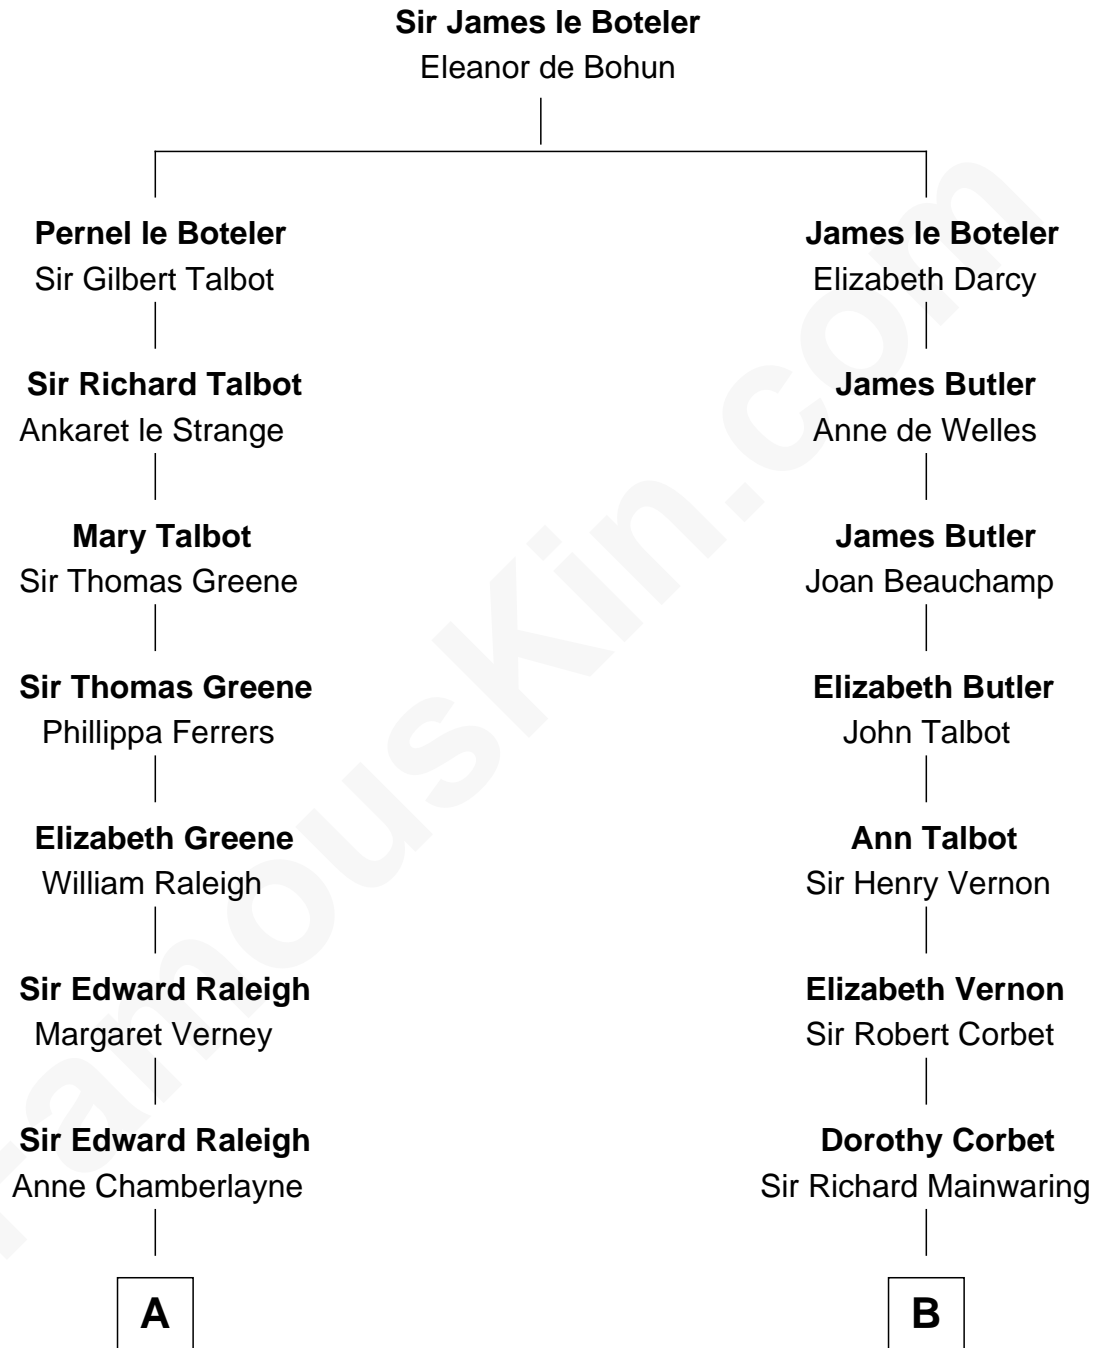

FamousKin.com
Relationship Chart of
Franklin D. Roosevelt
32nd U.S. President

16th cousin 3 times removed of
C. W. Post
Founder of Post Cereals

C

—
Catharine Robbins Lyman

Warren Delano

—
Sara Delano

James Roosevelt

—
Franklin D. Roosevelt

32nd U.S. President

FamousKin.com