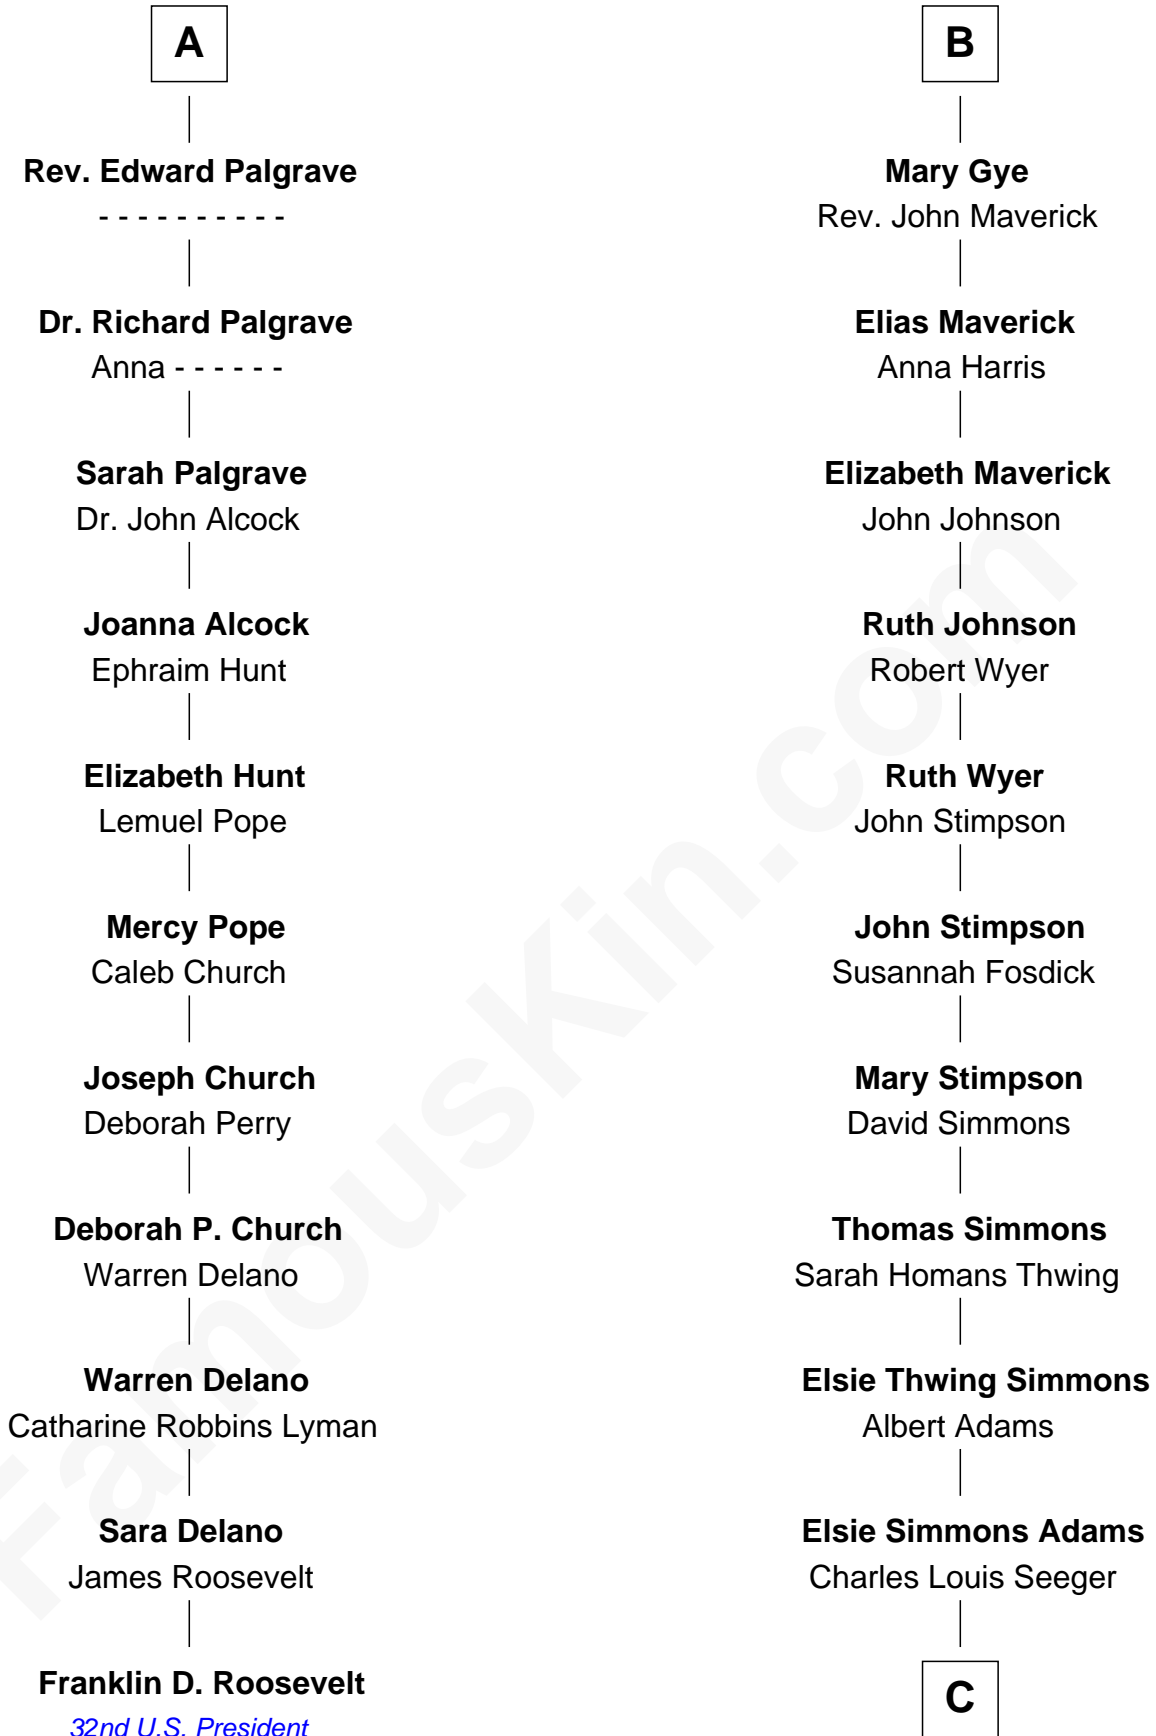

FamousKin.com
Relationship Chart of
Franklin D. Roosevelt
32nd U.S. President

17th cousin 1 time removed of
Pete Seeger
American Folk Singer

C

Charles Louis Seeger
Constance de Clyver Edson

Pete Seeger
American Folk Singer

FamousKin.com