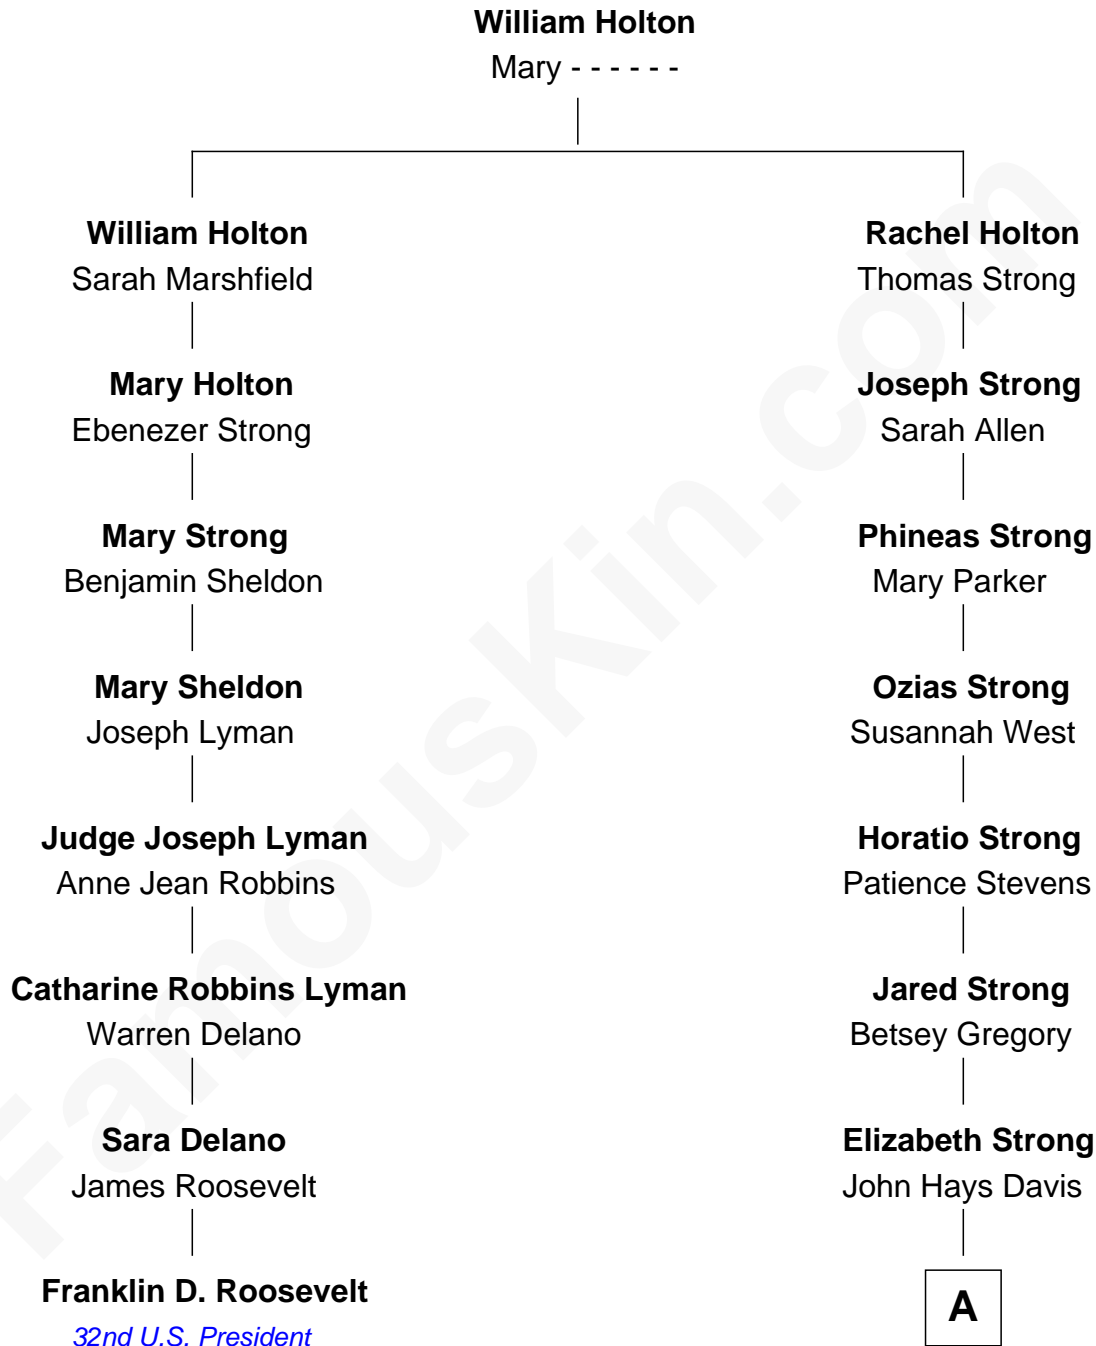

FamousKin.com
Relationship Chart of
Franklin D. Roosevelt
32nd U.S. President

7th cousin 3 times removed of

Sarah Caldwell

1st Female Conductor of the Metropolitan Opera

A

—
Martha J. Davis

Edwin Caldwell

—
Charles Davis Caldwell

Mary Ann Jones

—
Edwin F. Caldwell

Carrie Margaret Baker

—
Sarah Caldwell

American Opera Conductor

FamousKin.com