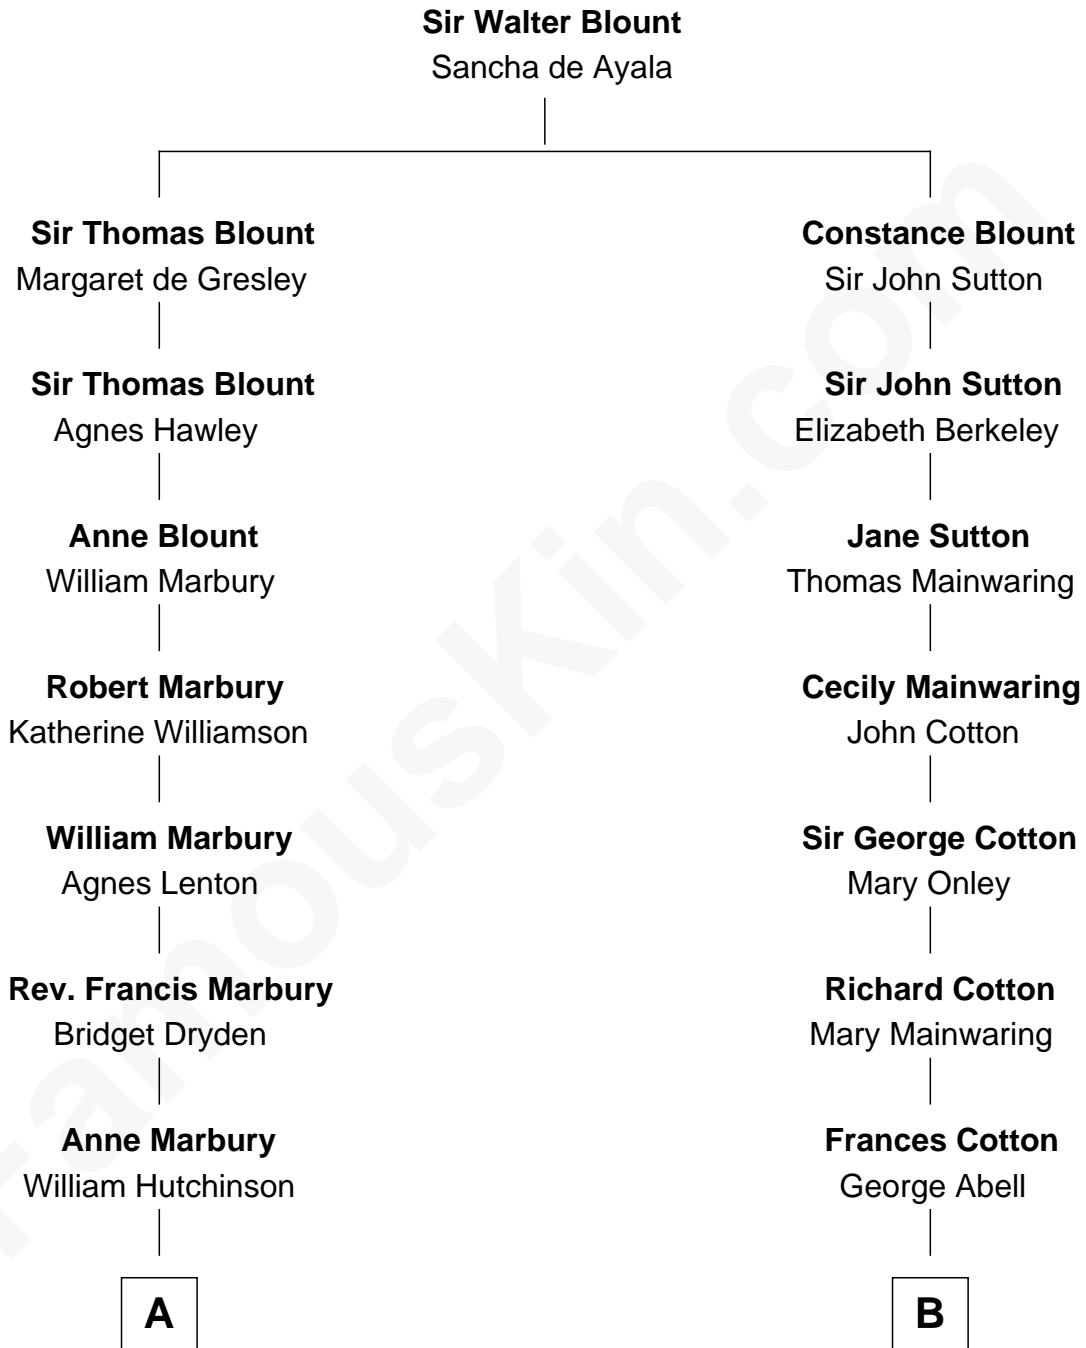

**FamousKin.com**  
**Relationship Chart of**  
**Franklin D. Roosevelt**  
*32nd U.S. President*

**15th cousin 3 times removed of**  
**Adlai Stevenson III**  
*U.S. Senator from Illinois*

**C**

**Ellen Borden**

Adlai Ewing Stevenson

**Adlai Stevenson III**

*U.S. Senator from Illinois*

FamousKin.com