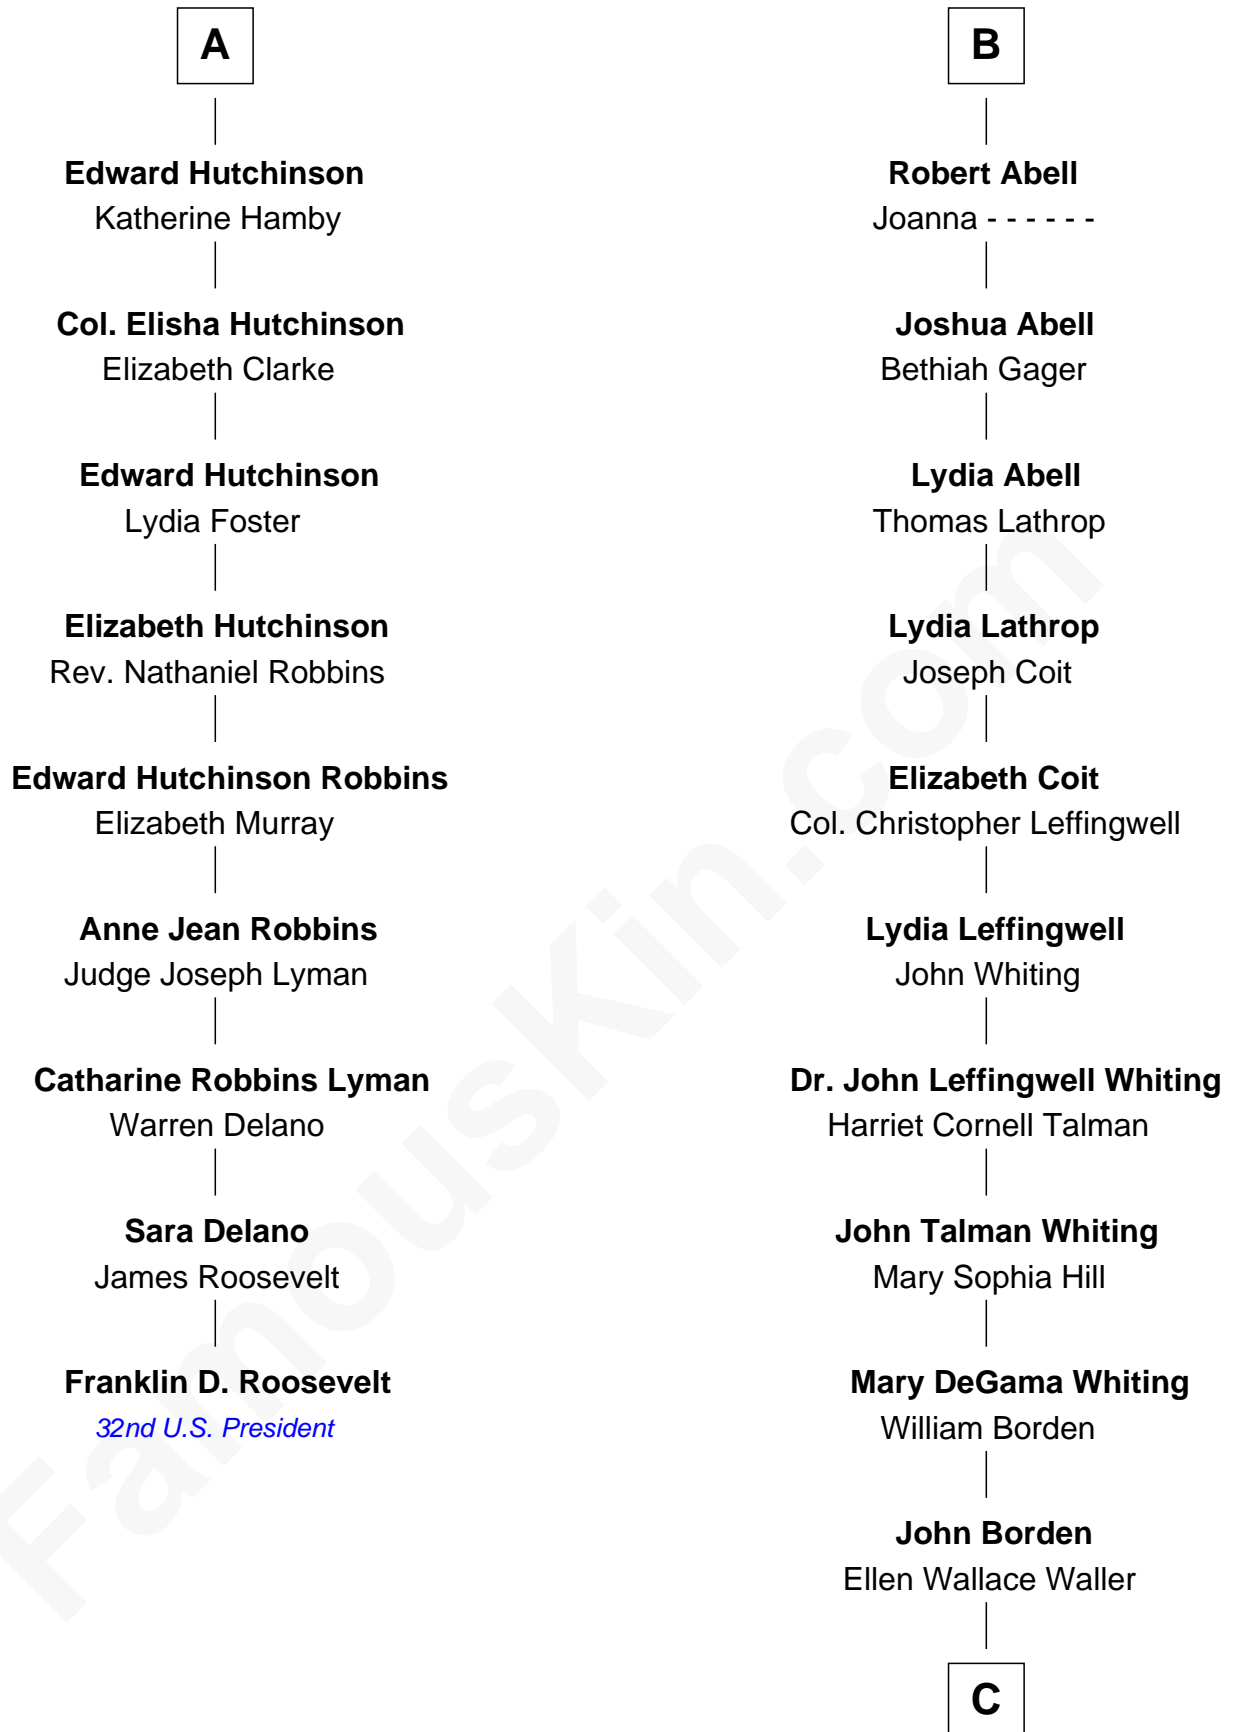

**FamousKin.com**  
**Relationship Chart of**  
**Franklin D. Roosevelt**  
*32nd U.S. President*

**15th cousin 3 times removed of**  
**Adlai Stevenson III**  
*U.S. Senator from Illinois*

**C**

**Ellen Borden**

Adlai Ewing Stevenson

**Adlai Stevenson III**

*U.S. Senator from Illinois*

FamousKin.com