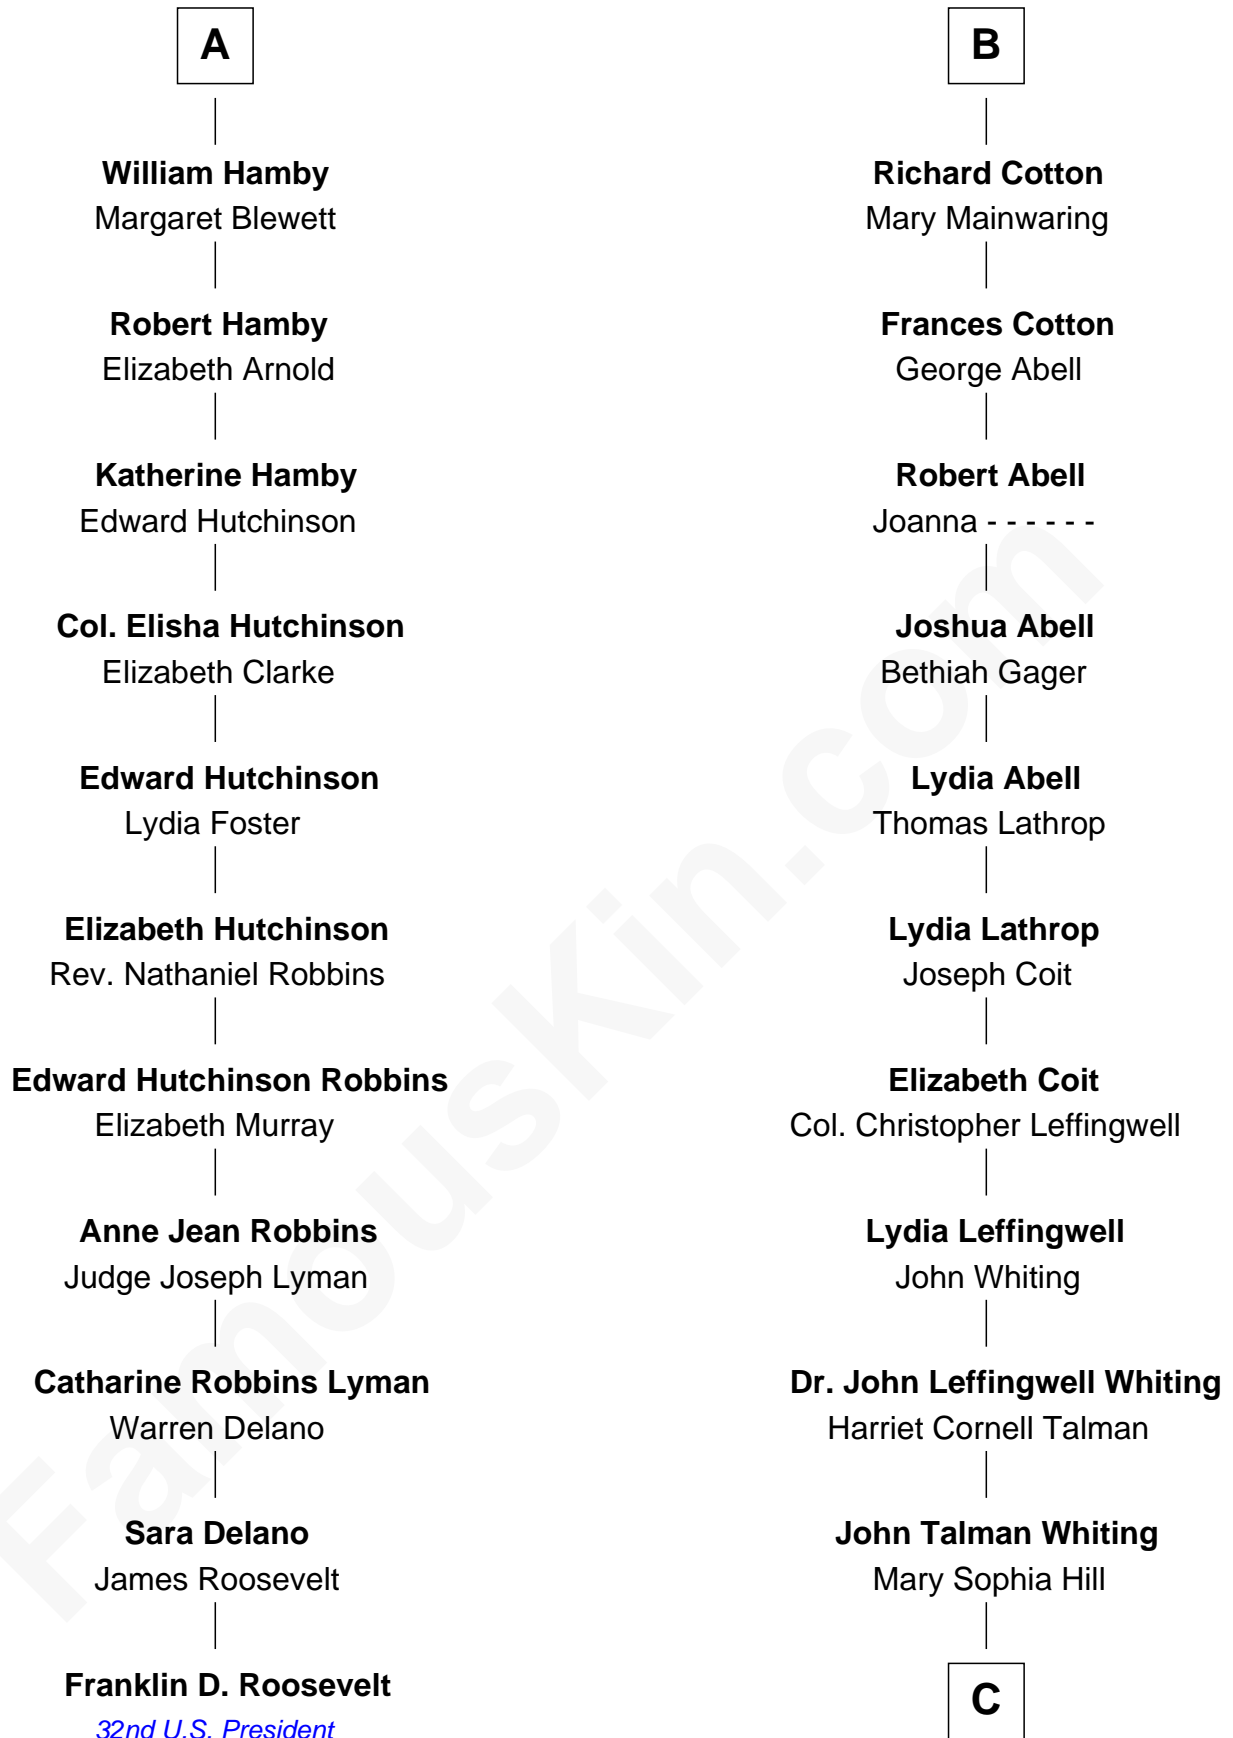

FamousKin.com
Relationship Chart of
Franklin D. Roosevelt
32nd U.S. President

17th cousin 3 times removed of
Adlai Stevenson III
U.S. Senator from Illinois

Sir Philip le Despencer
 Joan de Cobham

C

—
Mary DeGama Whiting

William Borden

—
John Borden

Ellen Wallace Waller

—
Ellen Borden

Adlai Ewing Stevenson

—
Adlai Stevenson III

U.S. Senator from Illinois

FamousKin.com