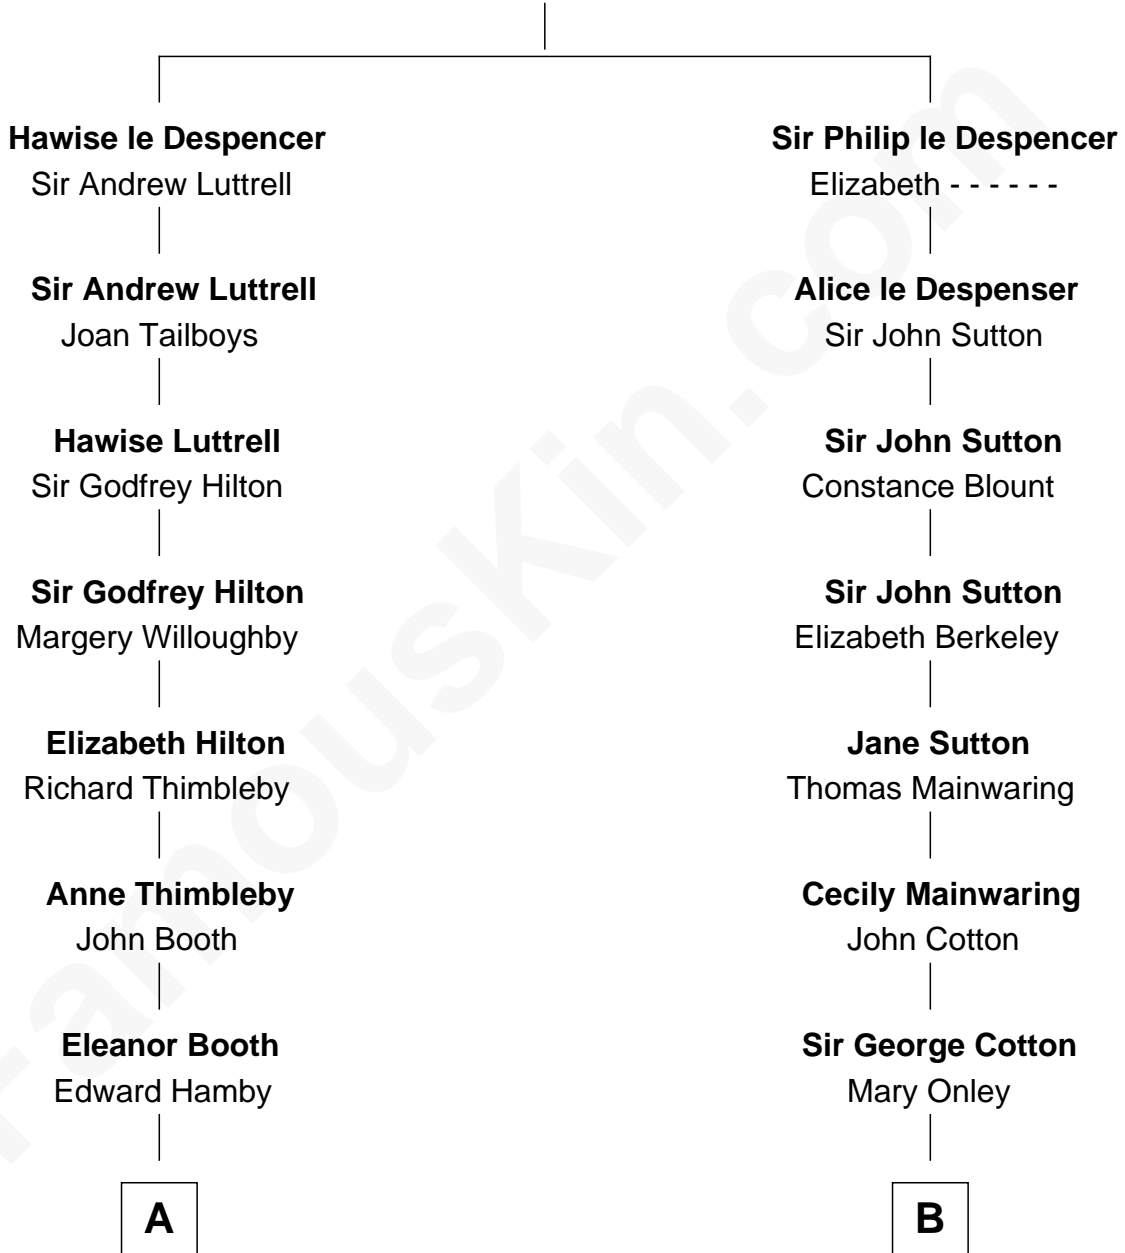

FamousKin.com
Relationship Chart of
Franklin D. Roosevelt
32nd U.S. President

17th cousin 3 times removed of
Adlai Stevenson III
U.S. Senator from Illinois

Sir Philip le Despencer
 Joan de Cobham

C

—
Mary DeGama Whiting

William Borden

—
John Borden

Ellen Wallace Waller

—
Ellen Borden

Adlai Ewing Stevenson

—
Adlai Stevenson III

U.S. Senator from Illinois

FamousKin.com