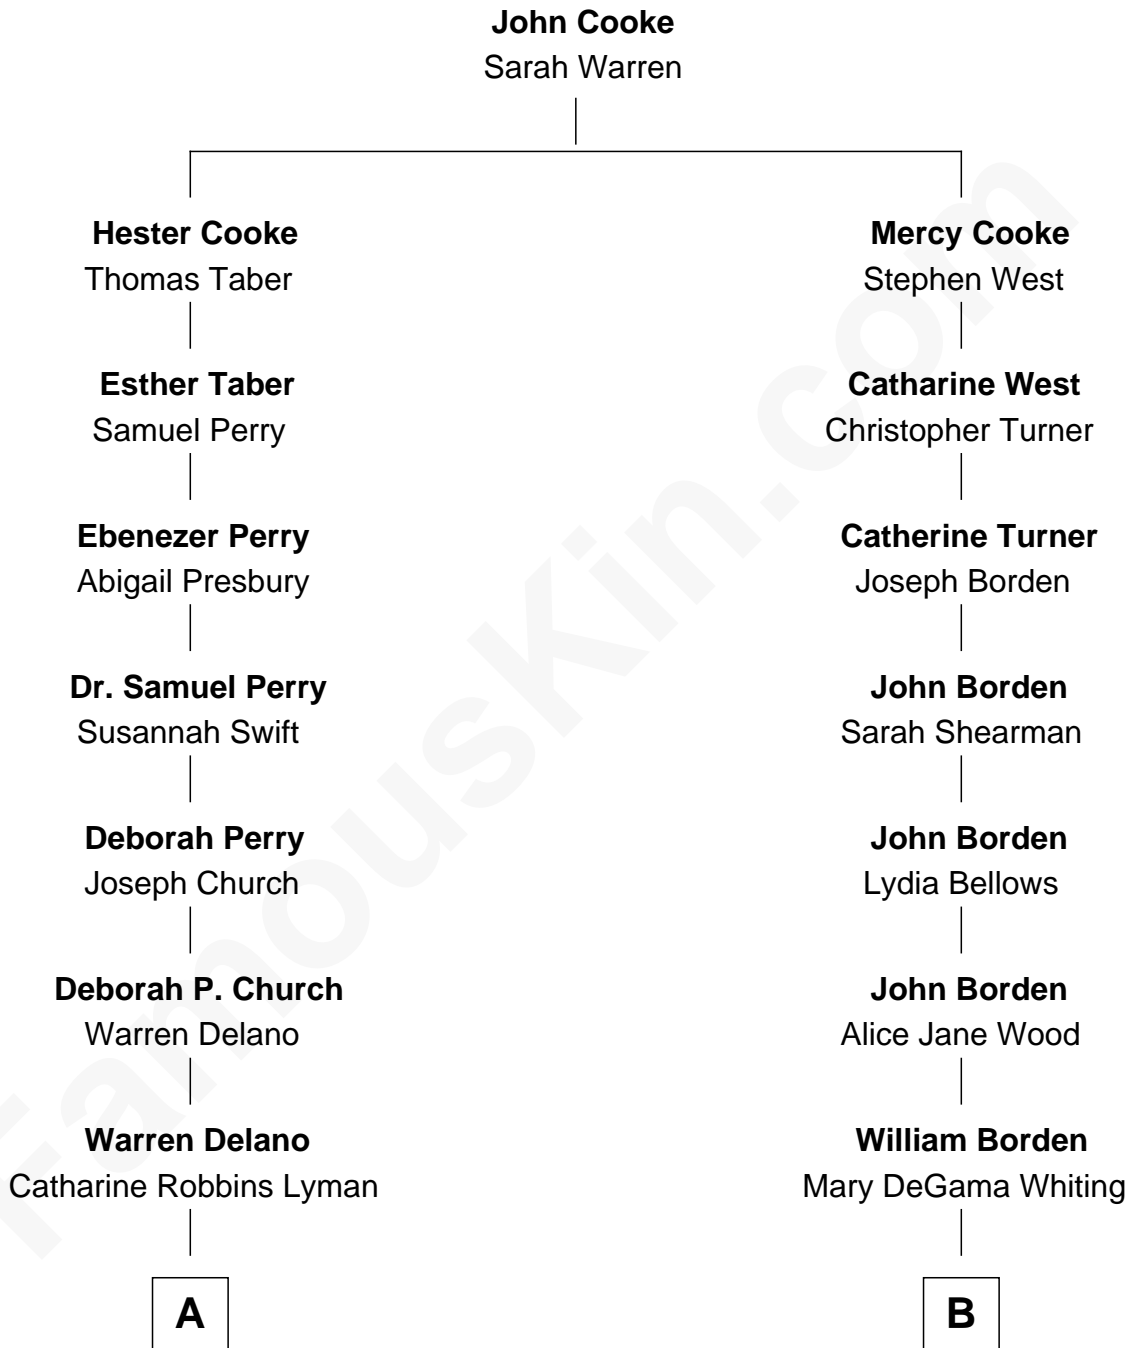

FamousKin.com
Relationship Chart of
Franklin D. Roosevelt
32nd U.S. President

8th cousin 1 time removed of
Adlai Stevenson III
U.S. Senator from Illinois

FamousKin.com