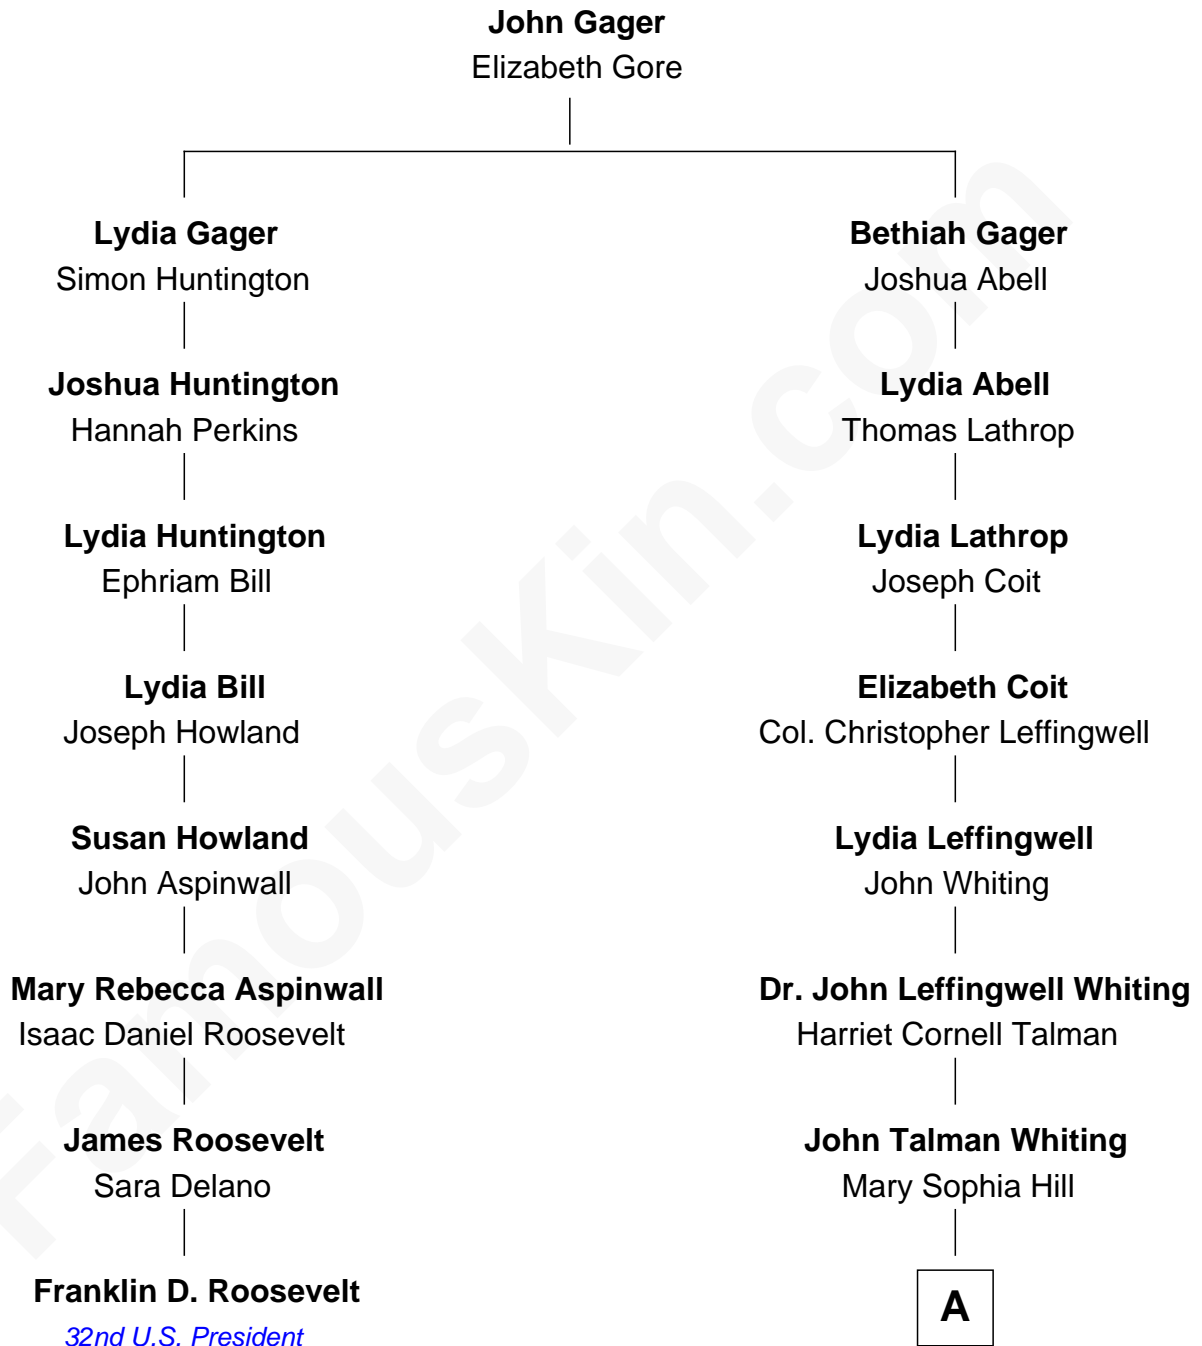

FamousKin.com
Relationship Chart of
Franklin D. Roosevelt
32nd U.S. President

7th cousin 3 times removed of
Adlai Stevenson III
U.S. Senator from Illinois

A

|
Mary DeGama Whiting

William Borden

|
John Borden

Ellen Wallace Waller

|
Ellen Borden

Adlai Ewing Stevenson

|
Adlai Stevenson III

U.S. Senator from Illinois

FamousKin.com