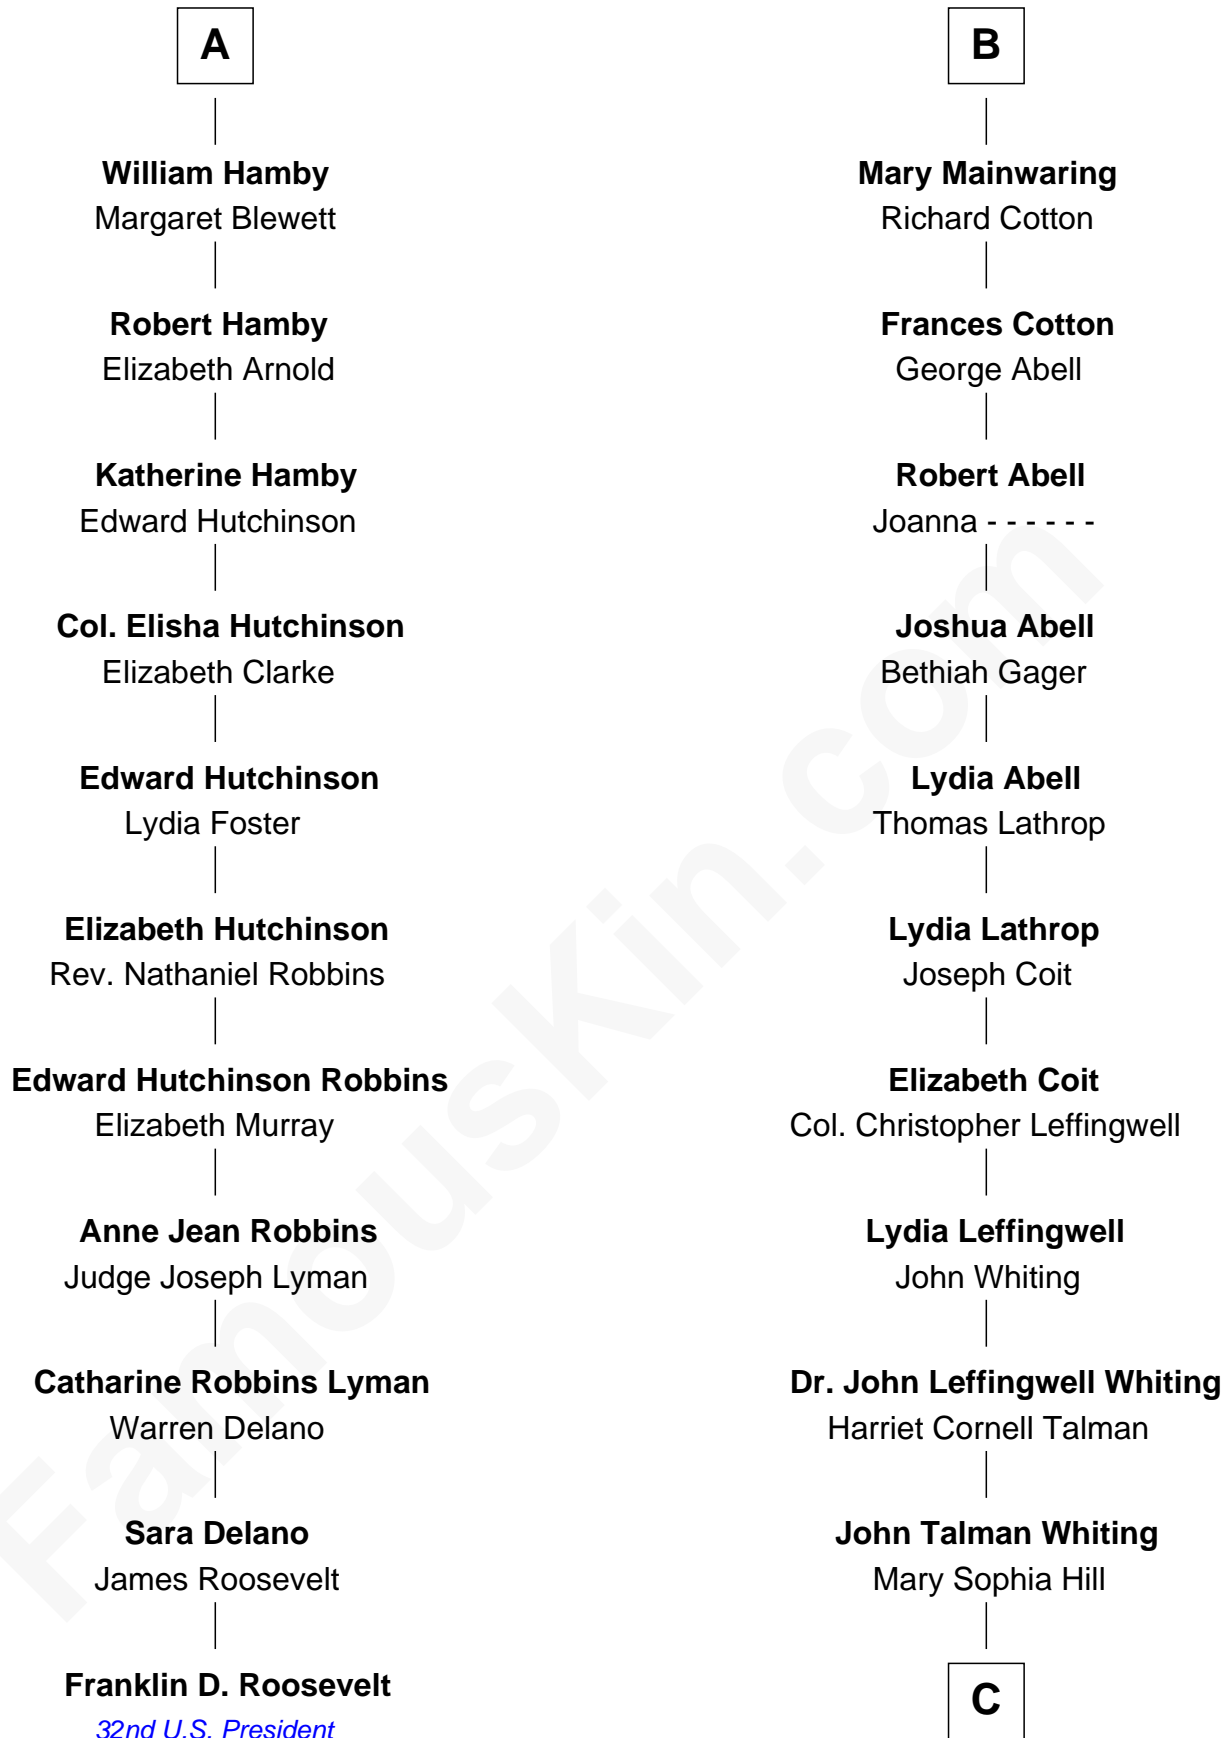

FamousKin.com
Relationship Chart of
Franklin D. Roosevelt
32nd U.S. President

17th cousin 3 times removed of

Adlai Stevenson III
U.S. Senator from Illinois

John de Welles
 Maud de Roos

C

—
Mary DeGama Whiting

William Borden

—
John Borden

Ellen Wallace Waller

—
Ellen Borden

Adlai Ewing Stevenson

—
Adlai Stevenson III

U.S. Senator from Illinois

FamousKin.com