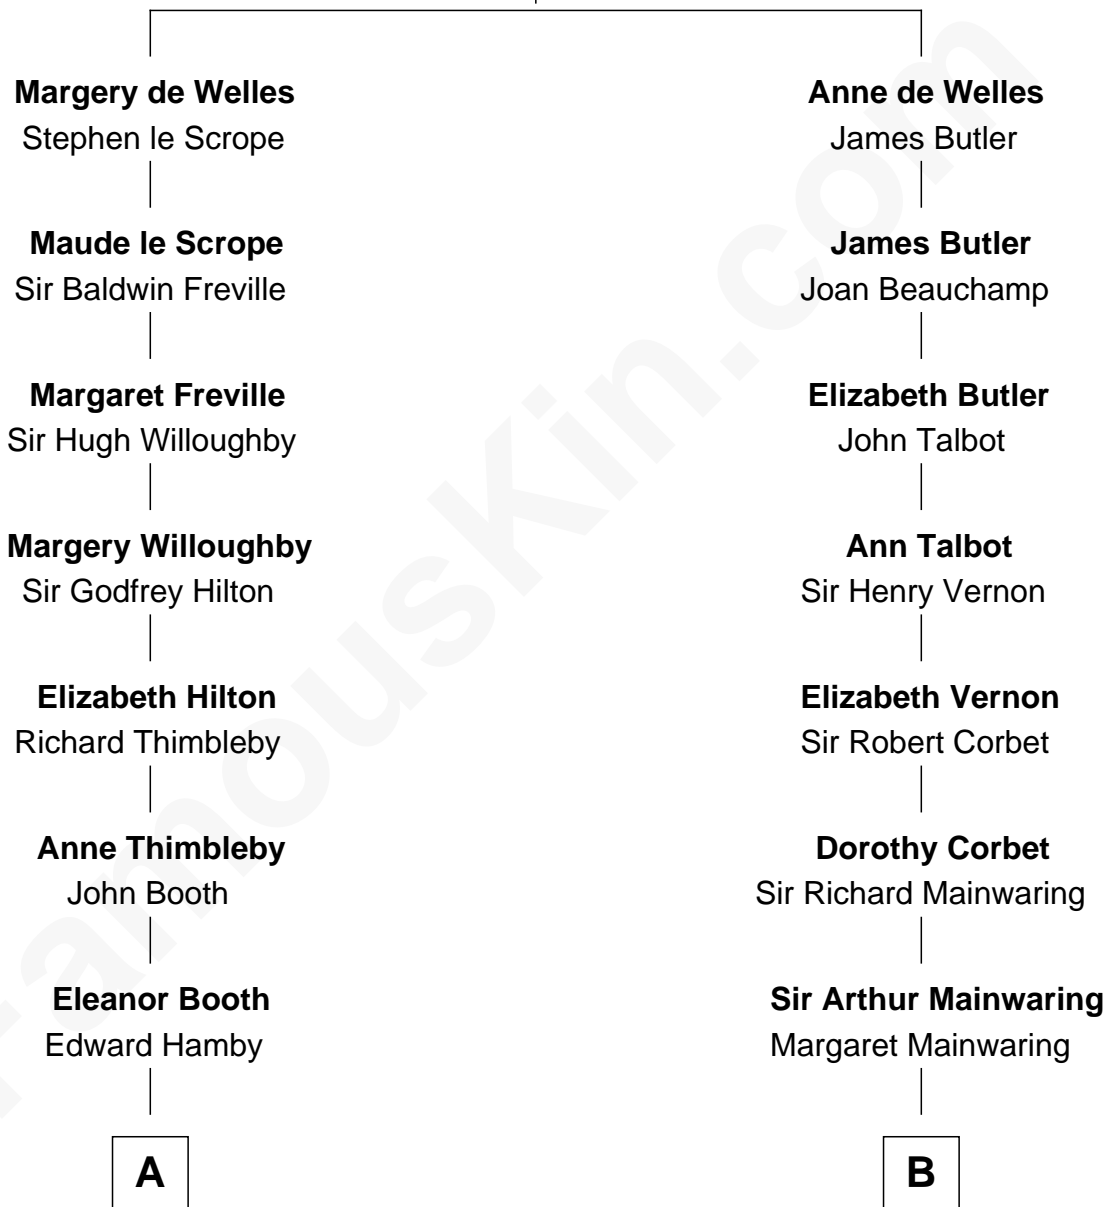

FamousKin.com
Relationship Chart of
Franklin D. Roosevelt
32nd U.S. President

17th cousin 3 times removed of

Adlai Stevenson III
U.S. Senator from Illinois

John de Welles
 Maud de Roos

C

—
Mary DeGama Whiting

William Borden

—
John Borden

Ellen Wallace Waller

—
Ellen Borden

Adlai Ewing Stevenson

—
Adlai Stevenson III

U.S. Senator from Illinois

FamousKin.com