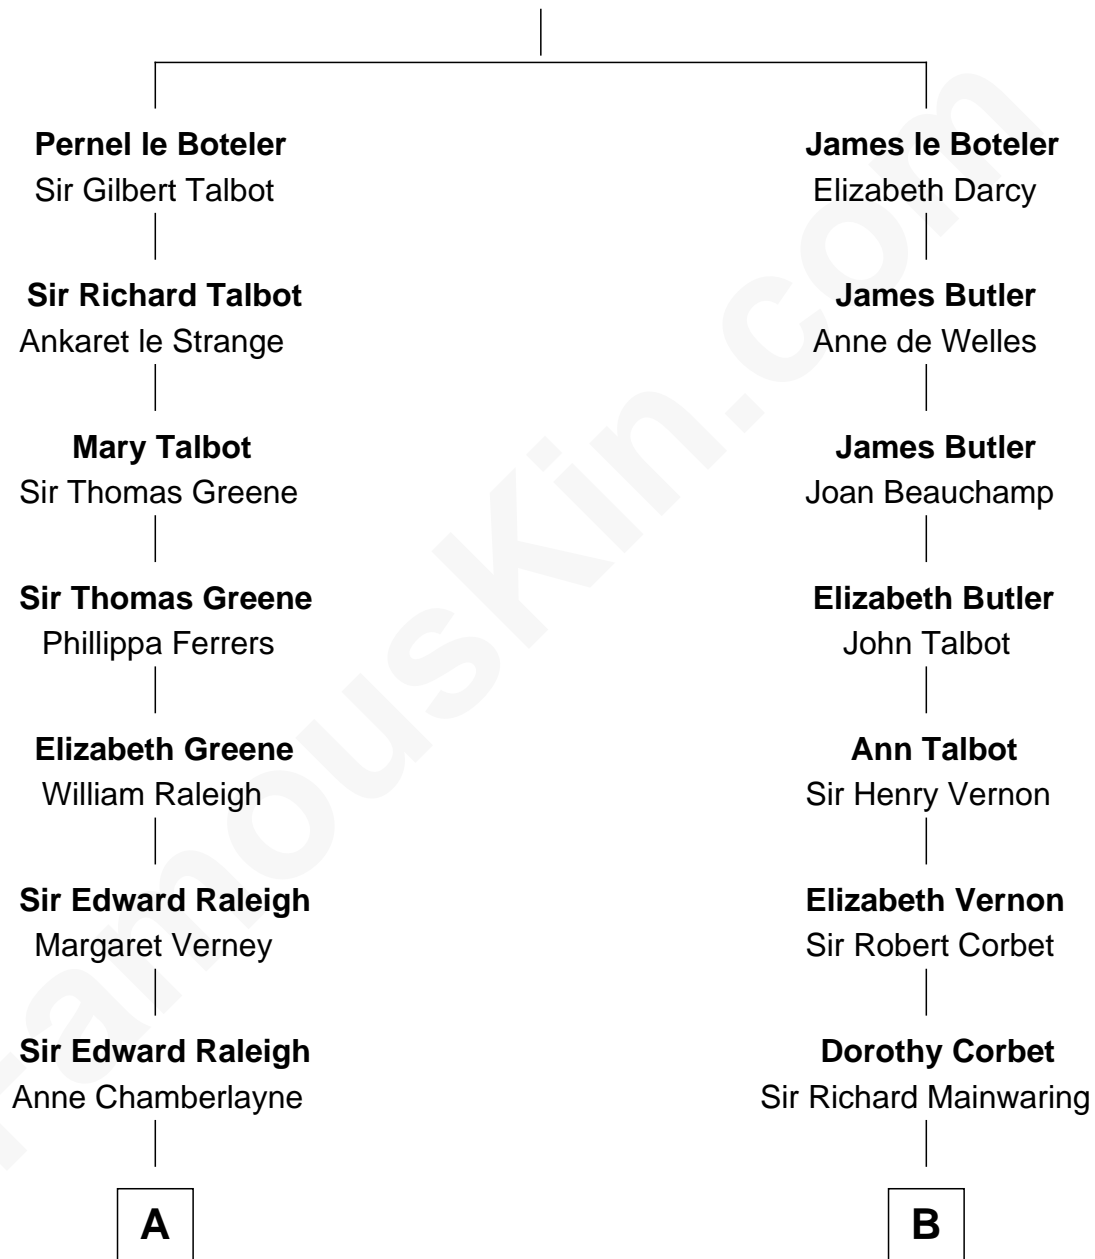

**FamousKin.com**  
**Relationship Chart of**  
**Franklin D. Roosevelt**  
*32nd U.S. President*

19th cousin 2 times removed of

**Adlai Stevenson III**  
*U.S. Senator from Illinois*

**Sir James le Boteler**  
 Eleanor de Bohun

**C**

**Catharine Robbins Lyman**

Warren Delano

**Sara Delano**

James Roosevelt

**Franklin D. Roosevelt**

*32nd U.S. President*

**D**