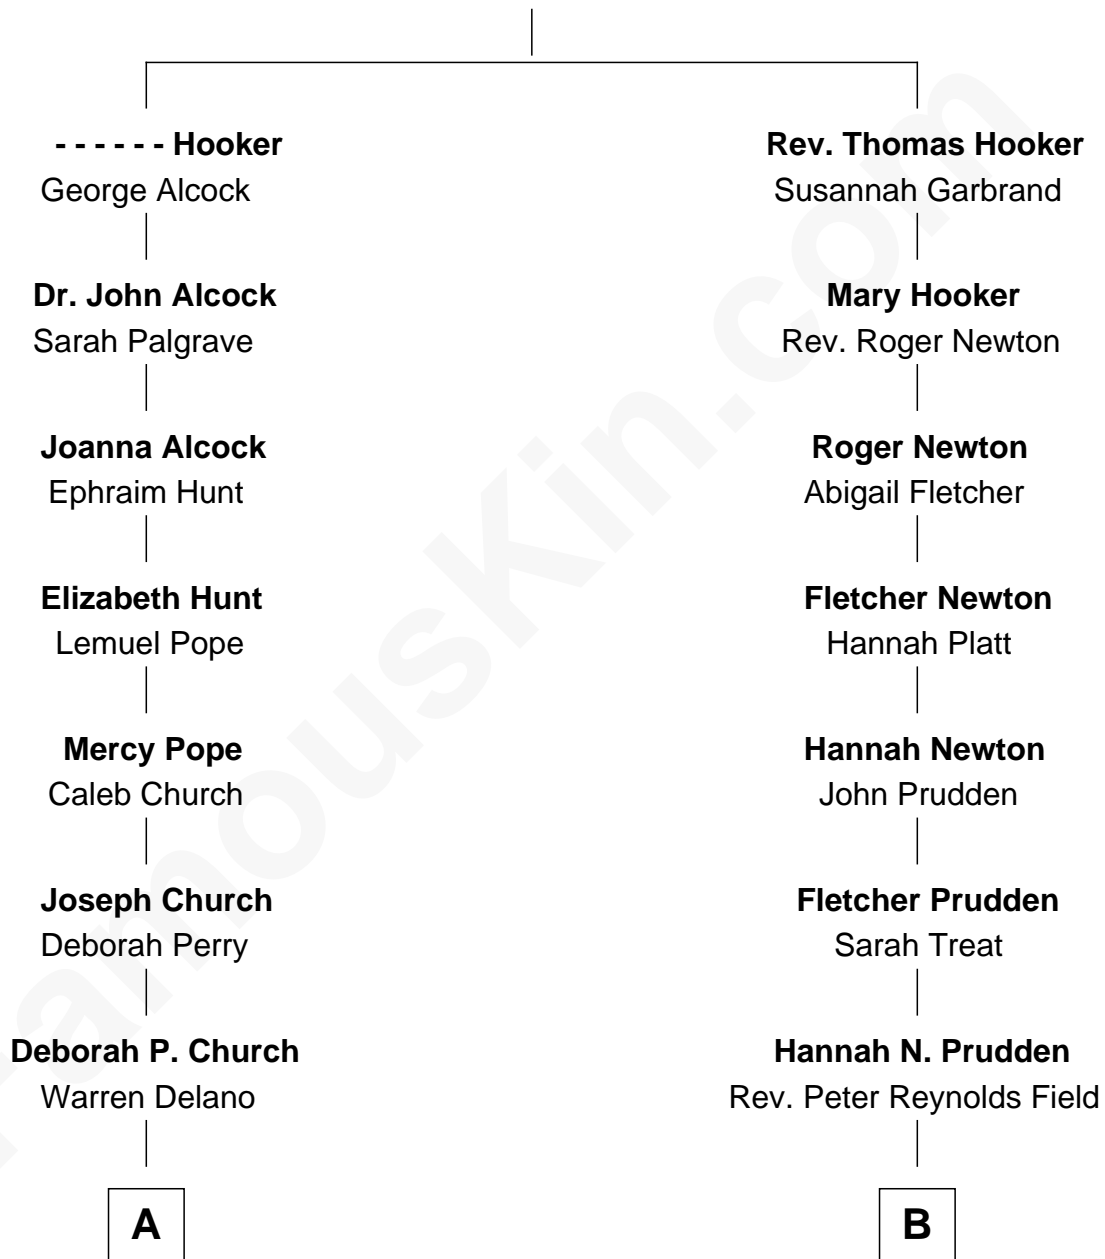

FamousKin.com
Relationship Chart of
Franklin D. Roosevelt
32nd U.S. President

9th cousin 3 times removed of

Jodie Foster
Movie Actress

Thomas Hooker

A

Warren Delano
Catharine Robbins Lyman

Sara Delano
James Roosevelt

Franklin D. Roosevelt
32nd U.S. President

B

Caroline Amelia Field
Lucius George Fisher

Lucius George Fisher
Katherine Louise Eddy

Alice Eddy Fisher
Alexis Caldwell Foster

Lucius Fisher Foster
Constance Marie Robertson