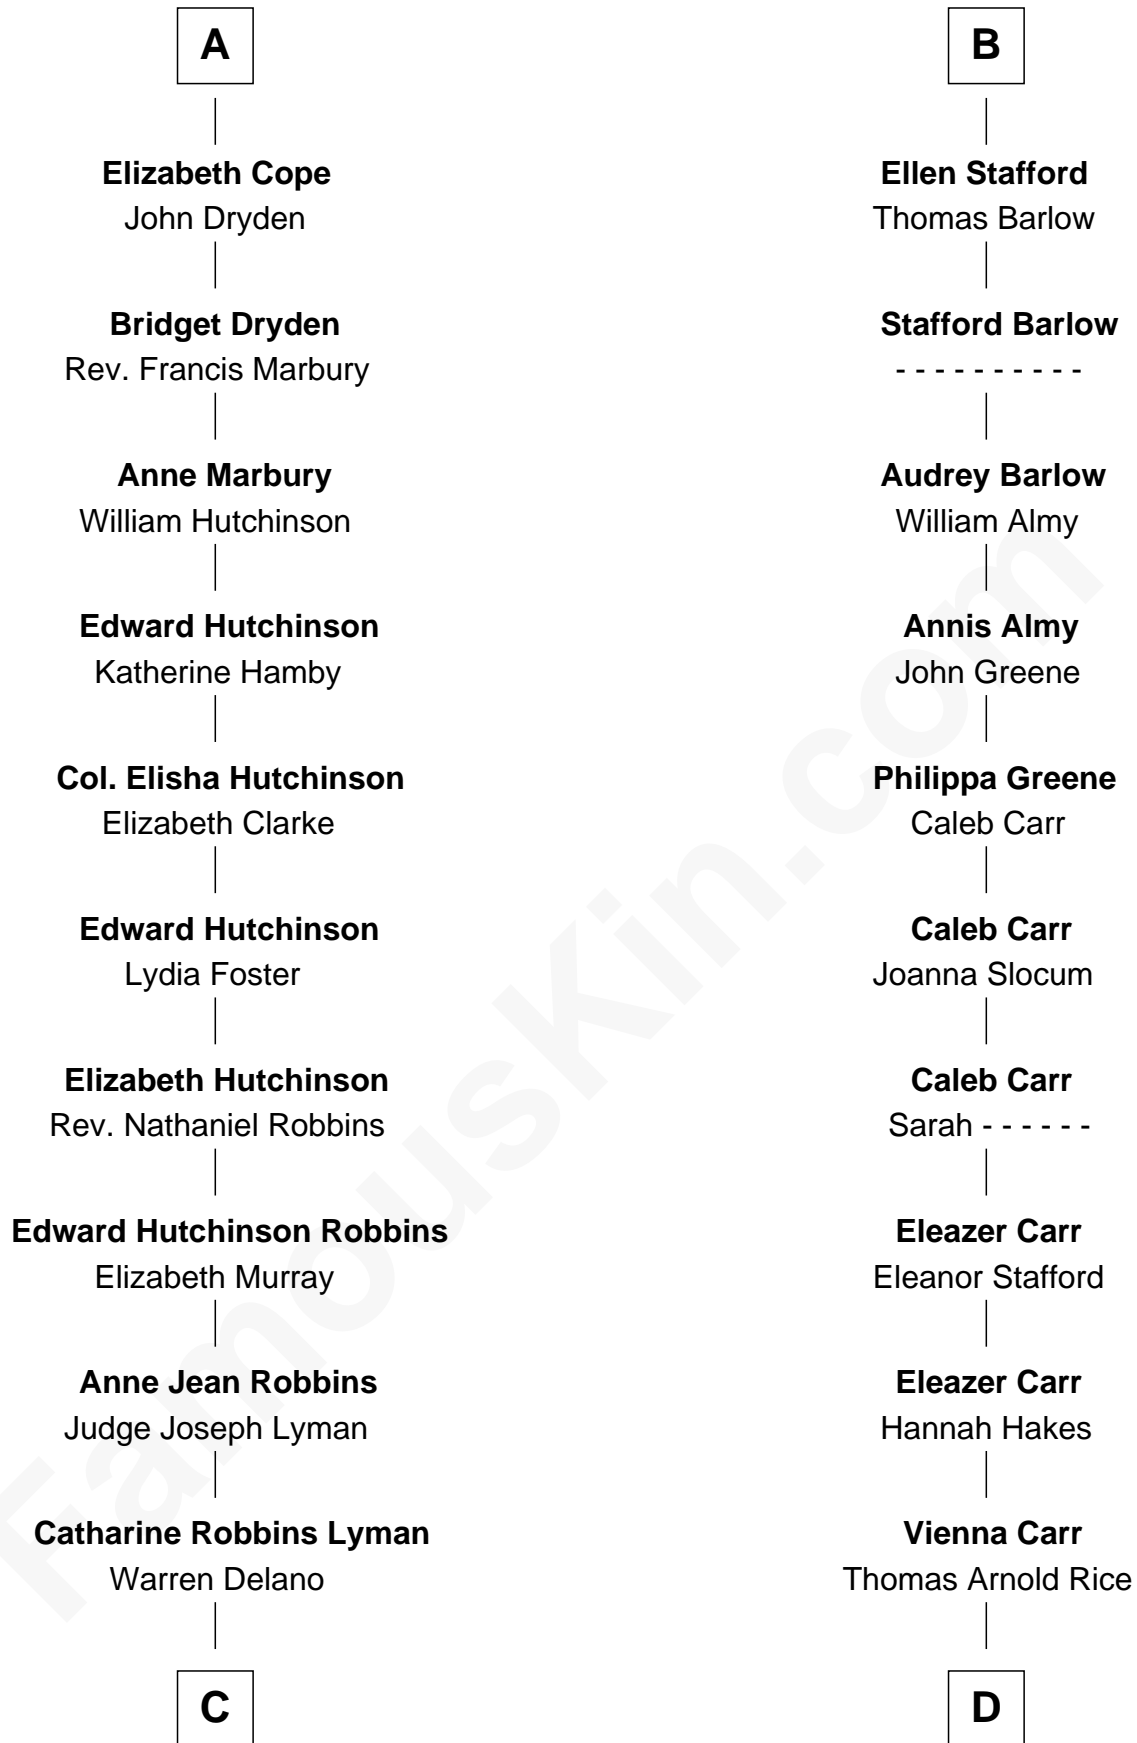

FamousKin.com
Relationship Chart of
Franklin D. Roosevelt
32nd U.S. President

18th cousin 2 times removed of

Charlie Munger
Vice-Chairman of Berkshire Hathaway

C

Sara Delano
James Roosevelt

Franklin D. Roosevelt
32nd U.S. President

D

Caroline A. Rice
William H. Ingham

Helen Vienna Ingham
Charles W. Russell

Florence V. Russell
Alfred Case Munger

Charlie Munger
Vice-Chairman of Berkshire Hathaway