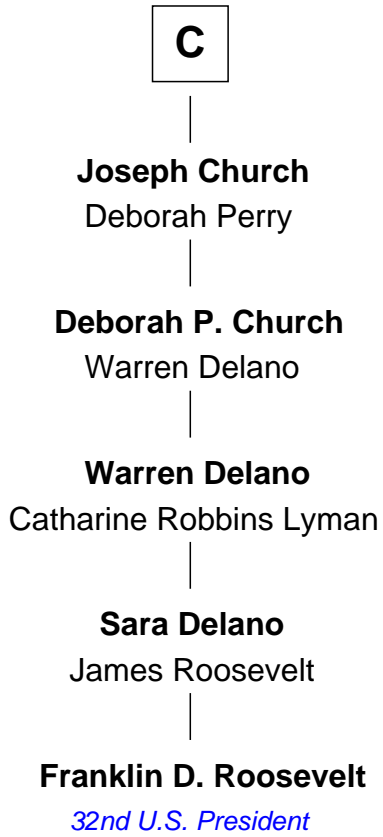

FamousKin.com
Relationship Chart of
Franklin D. Roosevelt
32nd U.S. President

17th cousin 4 times removed of
Henry Lee III
9th Governor of Virginia

Sir Humphrey de Bohun
Maud of Eu

Sir Humphrey de Bohun
Eleanor de Braiose

Humphrey de Bohun
Maud de Fiennes

Humphrey de Bohun
Elizabeth Plantagenet

Sir William de Bohun
Elizabeth de Badlesmere

Elizabeth de Bohun
Sir Richard Fitzalan

Elizabeth Fitzalan
Sir Robert Goushill

Elizabeth Goushill
Sir Robert Wingfield

A

Sir Humphrey de Bohun
Eleanor de Braiose

Humphrey de Bohun
Maud de Fiennes

Humphrey de Bohun
Elizabeth Plantagenet

Sir William de Bohun
Elizabeth de Badlesmere

Elizabeth de Bohun
Sir Richard Fitzalan

Elizabeth Fitzalan
Sir Robert Goushill

Joan Goushill
Sir Thomas Stanley

B

FamousKin.com