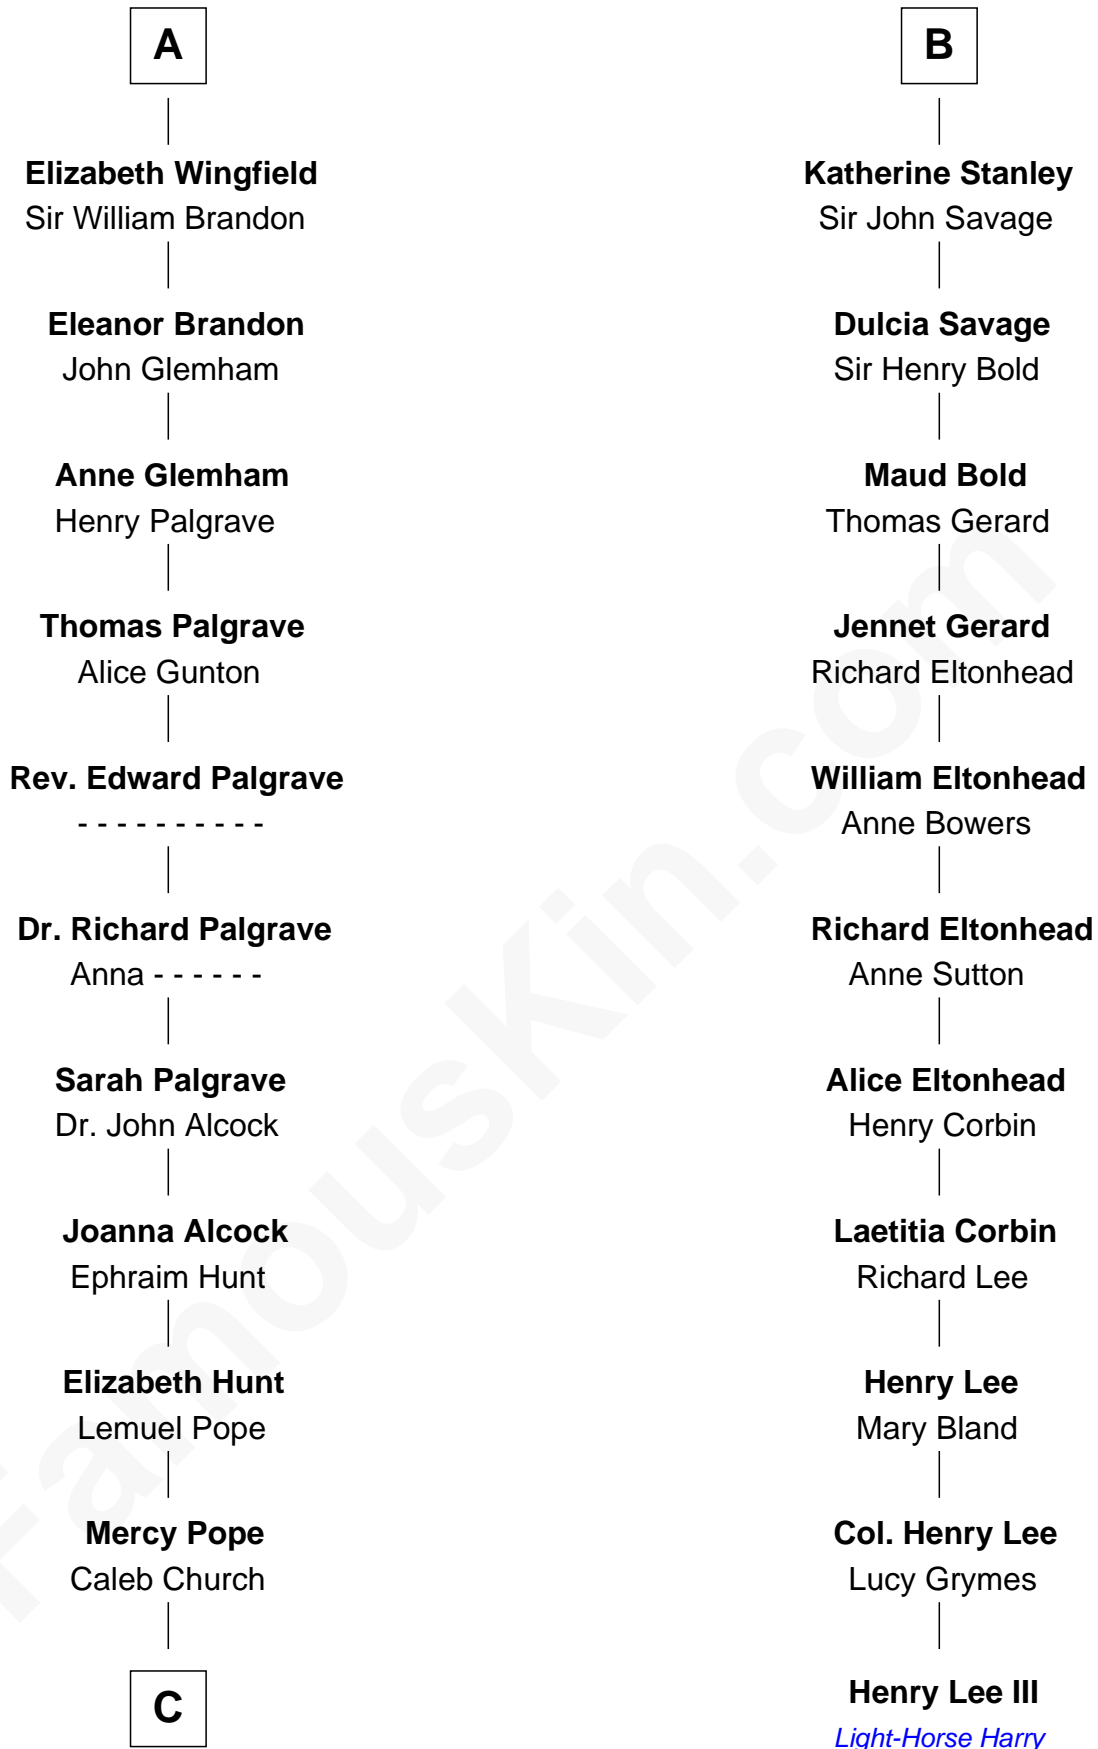

FamousKin.com
Relationship Chart of
Franklin D. Roosevelt
32nd U.S. President

17th cousin 4 times removed of
Henry Lee III
9th Governor of Virginia

Sir Humphrey de Bohun
Maud of Eu

Sir Humphrey de Bohun
Eleanor de Braiose

Humphrey de Bohun
Maud de Fiennes

Humphrey de Bohun
Elizabeth Plantagenet

Sir William de Bohun
Elizabeth de Badlesmere

Elizabeth de Bohun
Sir Richard Fitzalan

Elizabeth Fitzalan
Sir Robert Goushill

Elizabeth Goushill
Sir Robert Wingfield

A

Sir Humphrey de Bohun
Eleanor de Braiose

Humphrey de Bohun
Maud de Fiennes

Humphrey de Bohun
Elizabeth Plantagenet

Sir William de Bohun
Elizabeth de Badlesmere

Elizabeth de Bohun
Sir Richard Fitzalan

Elizabeth Fitzalan
Sir Robert Goushill

Joan Goushill
Sir Thomas Stanley

B

FamousKin.com