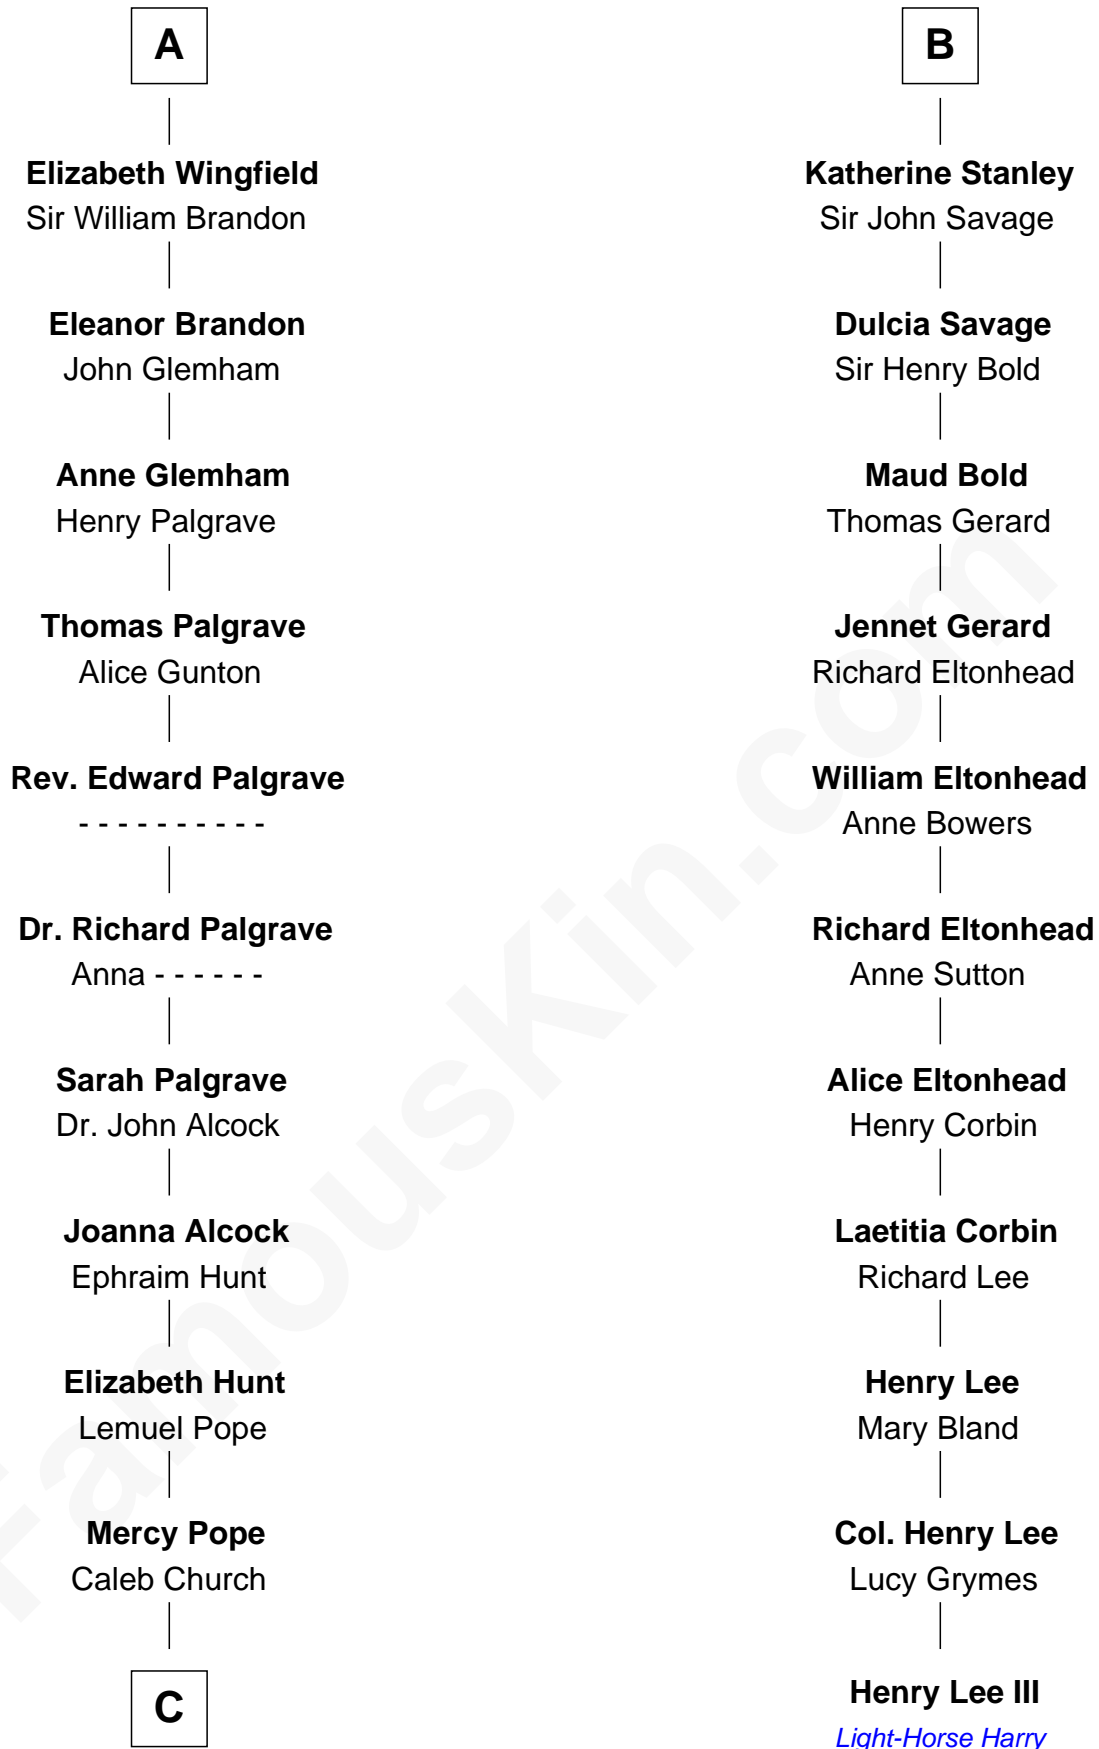

FamousKin.com
Relationship Chart of
Franklin D. Roosevelt
32nd U.S. President

17th cousin 4 times removed of
Henry Lee III
9th Governor of Virginia

John, King of England
 Isabelle of Angoulême

FamousKin.com