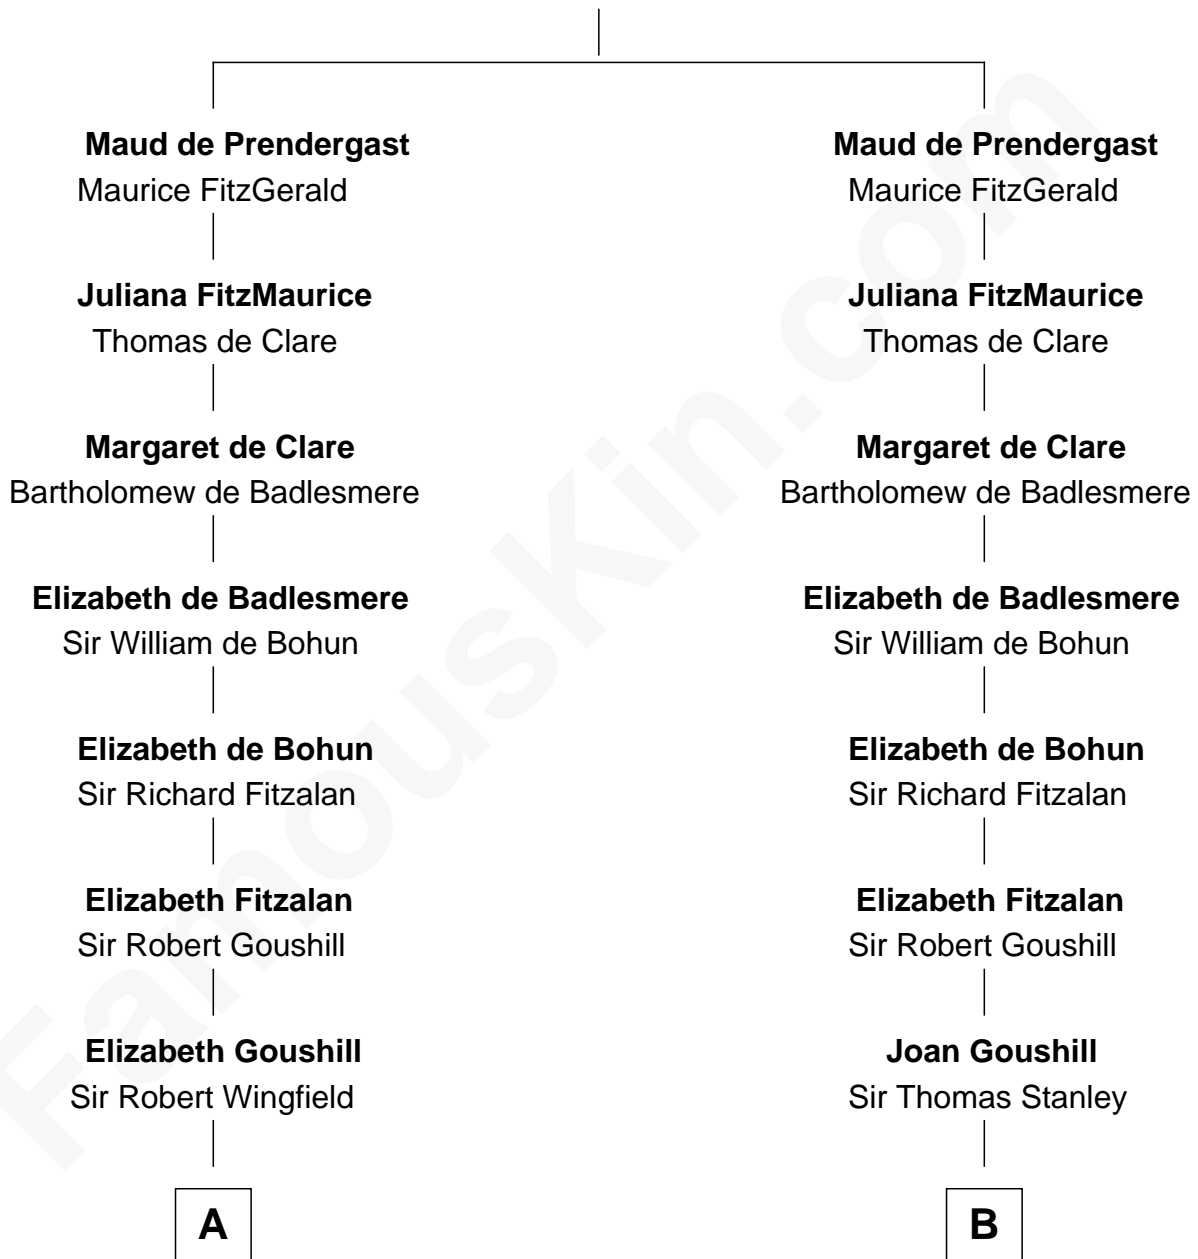

FamousKin.com
Relationship Chart of
Franklin D. Roosevelt
32nd U.S. President

17th cousin 4 times removed of
Henry Lee III
9th Governor of Virginia

Sir Gerald de Prendergast

FamousKin.com