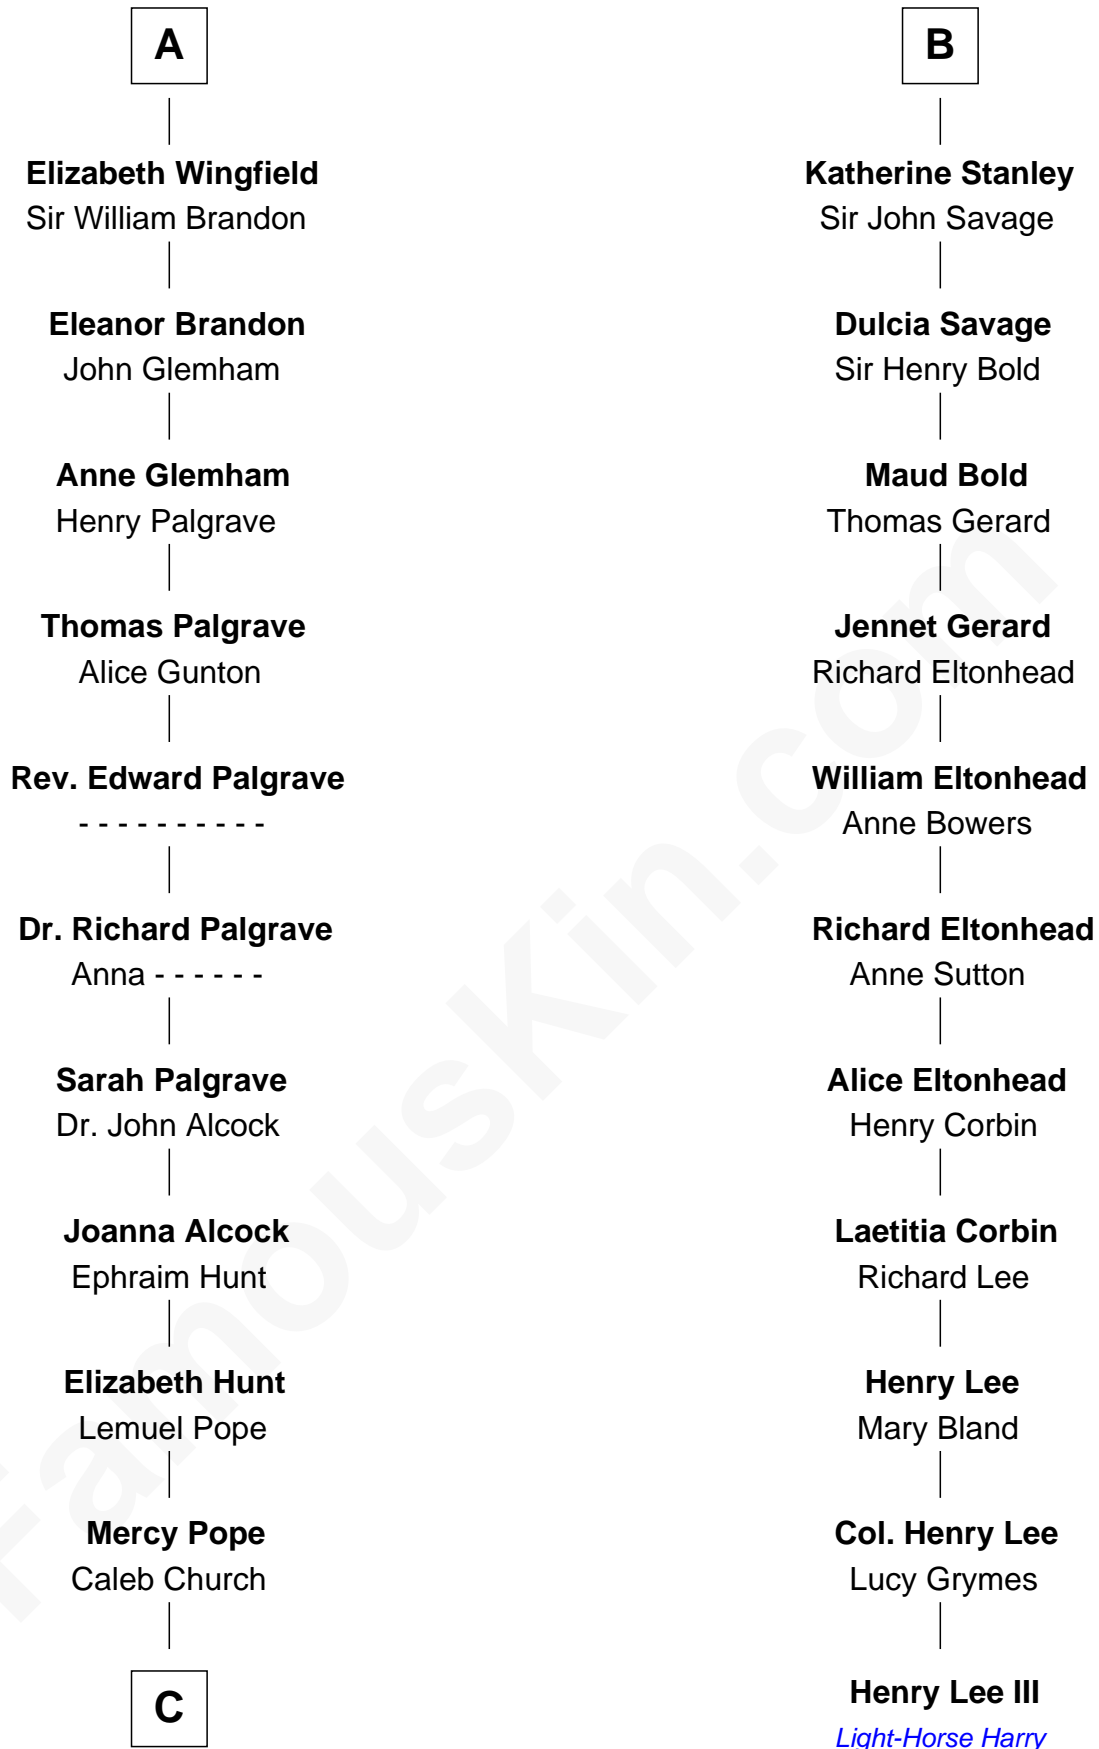

FamousKin.com
Relationship Chart of
Franklin D. Roosevelt
32nd U.S. President

17th cousin 4 times removed of
Henry Lee III
9th Governor of Virginia

Sir Gerald de Prendergast

FamousKin.com