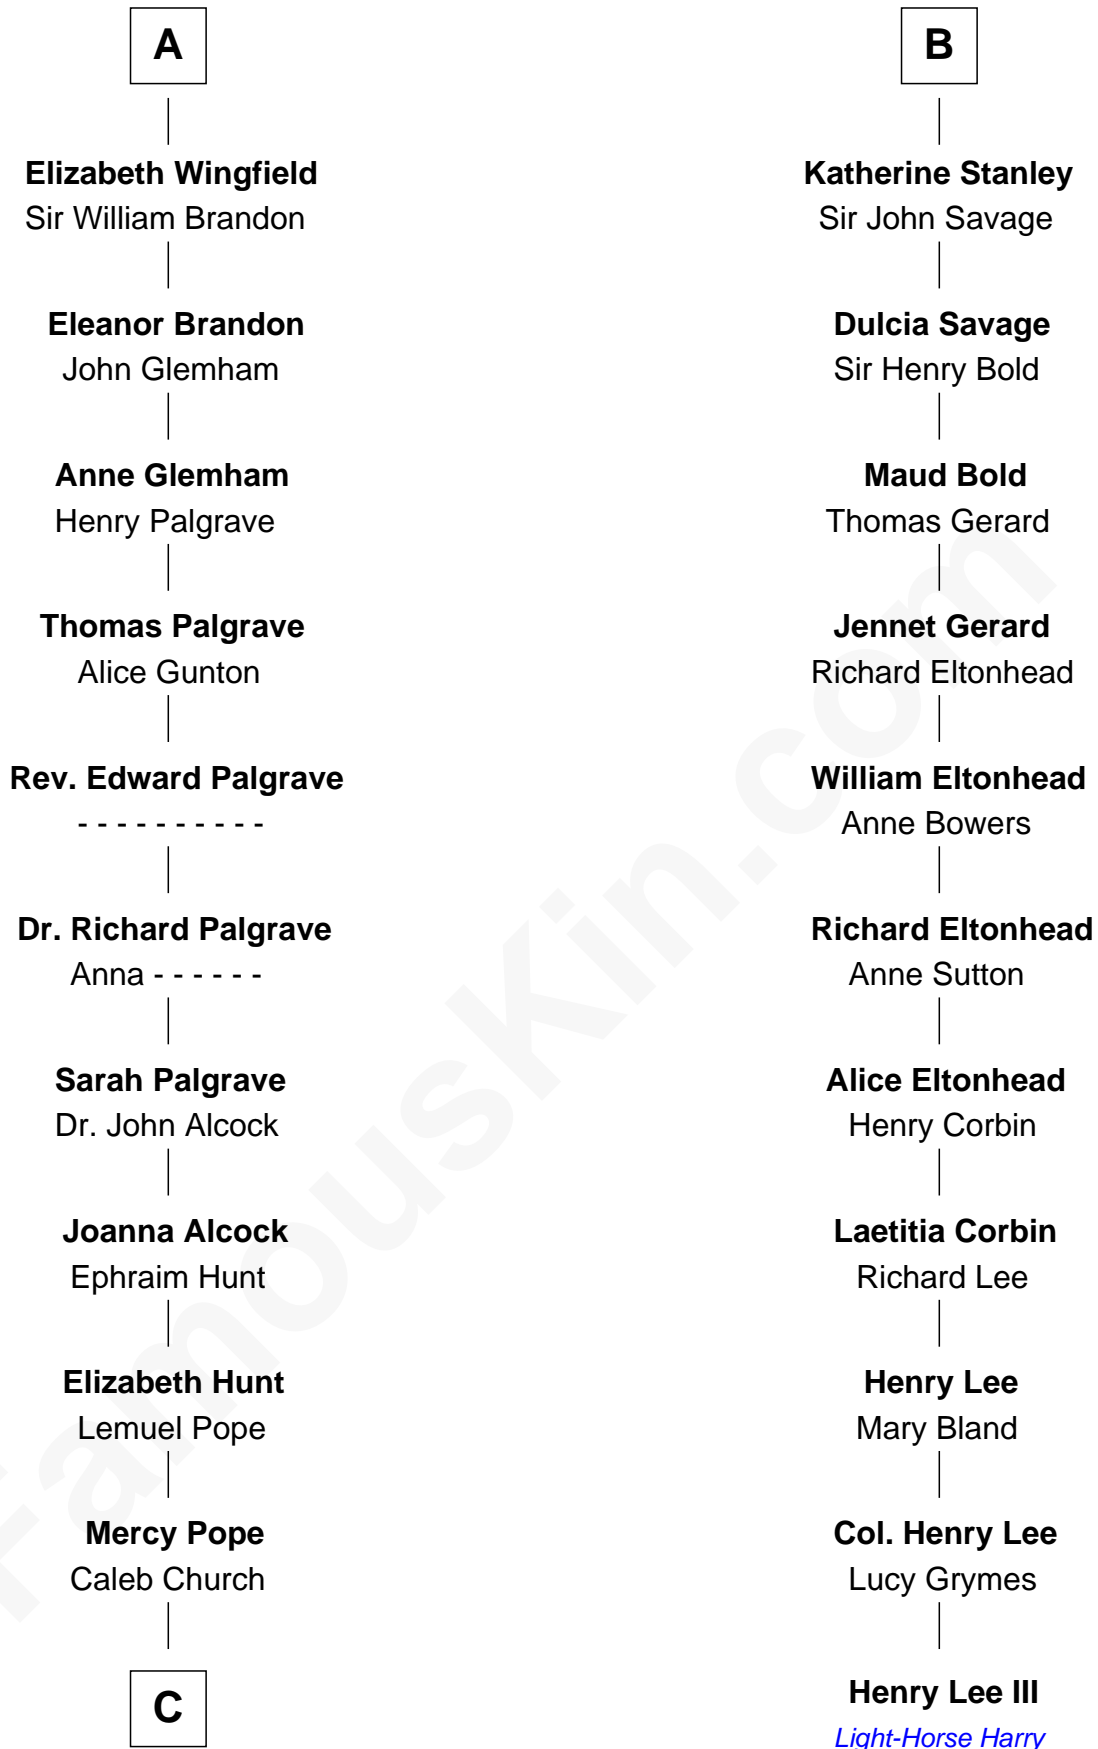

FamousKin.com
Relationship Chart of
Franklin D. Roosevelt
32nd U.S. President

17th cousin 4 times removed of
Henry Lee III
9th Governor of Virginia

FamousKin.com