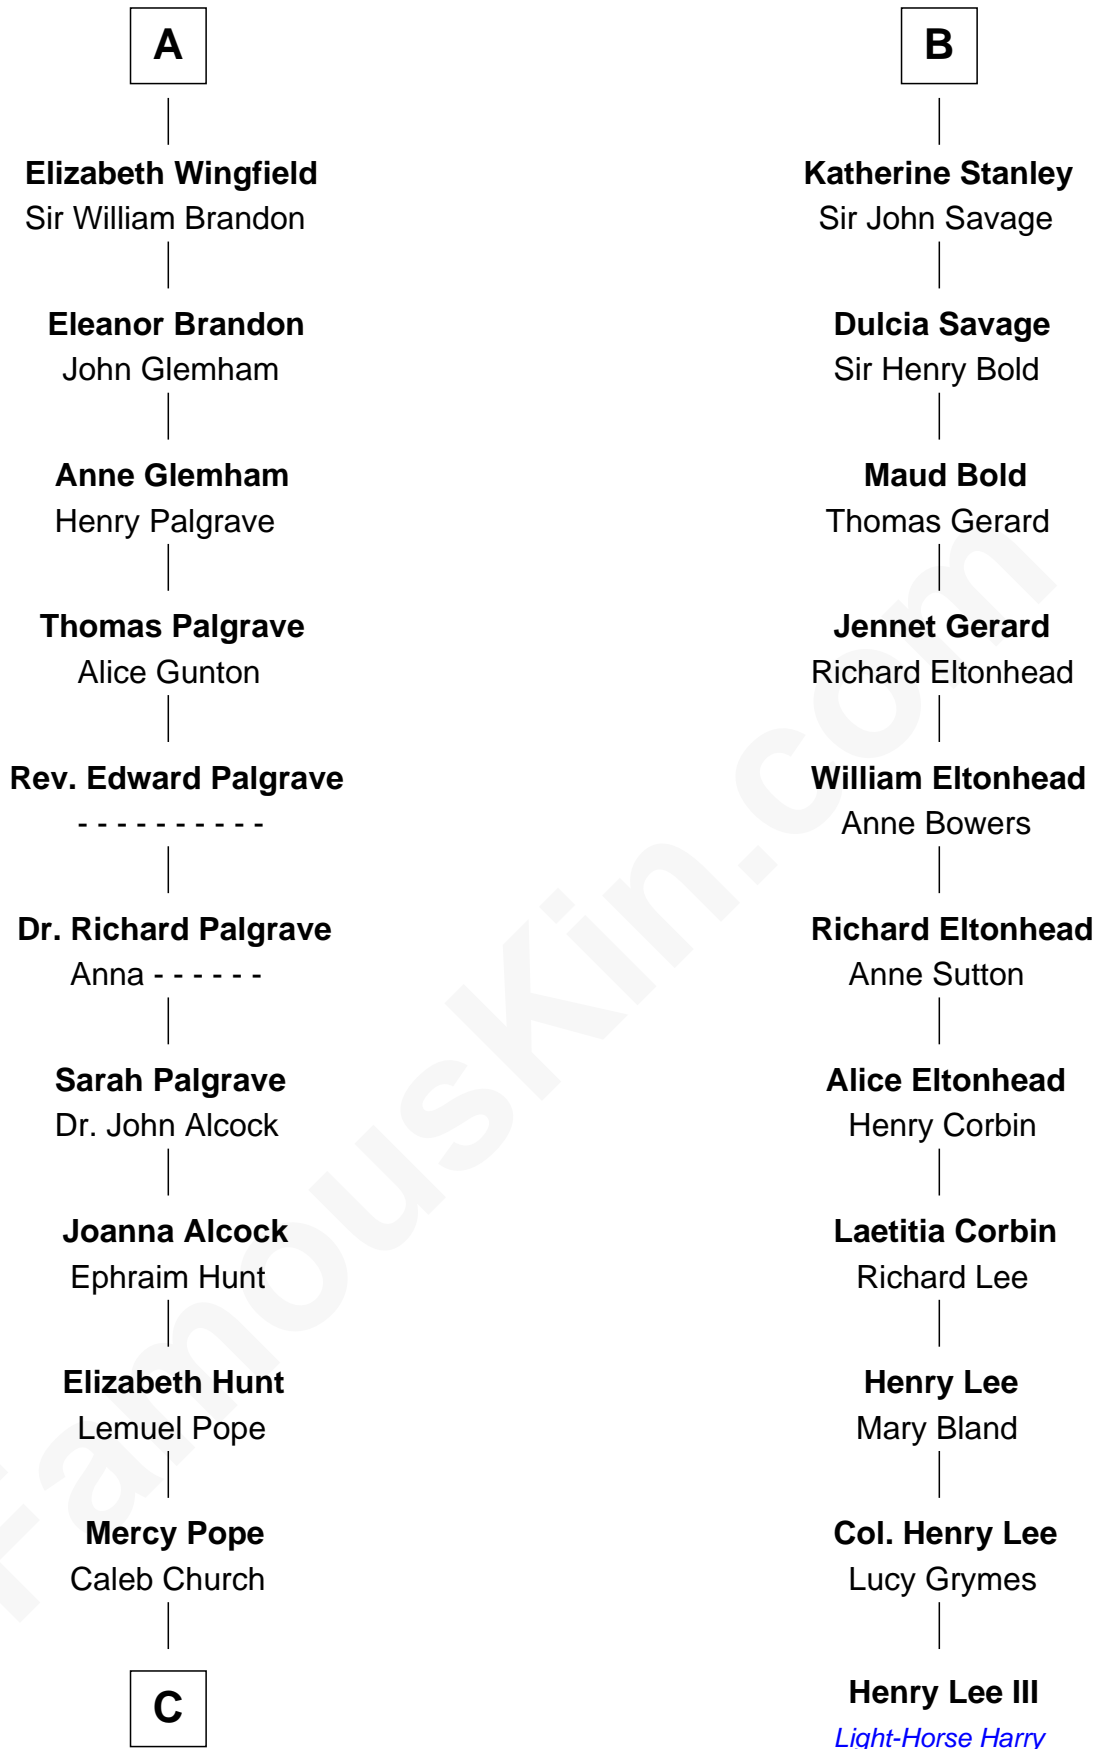

**FamousKin.com**  
**Relationship Chart of**  
**Franklin D. Roosevelt**  
*32nd U.S. President*

**17th cousin 4 times removed of**  
**Henry Lee III**  
*9th Governor of Virginia*

FamousKin.com