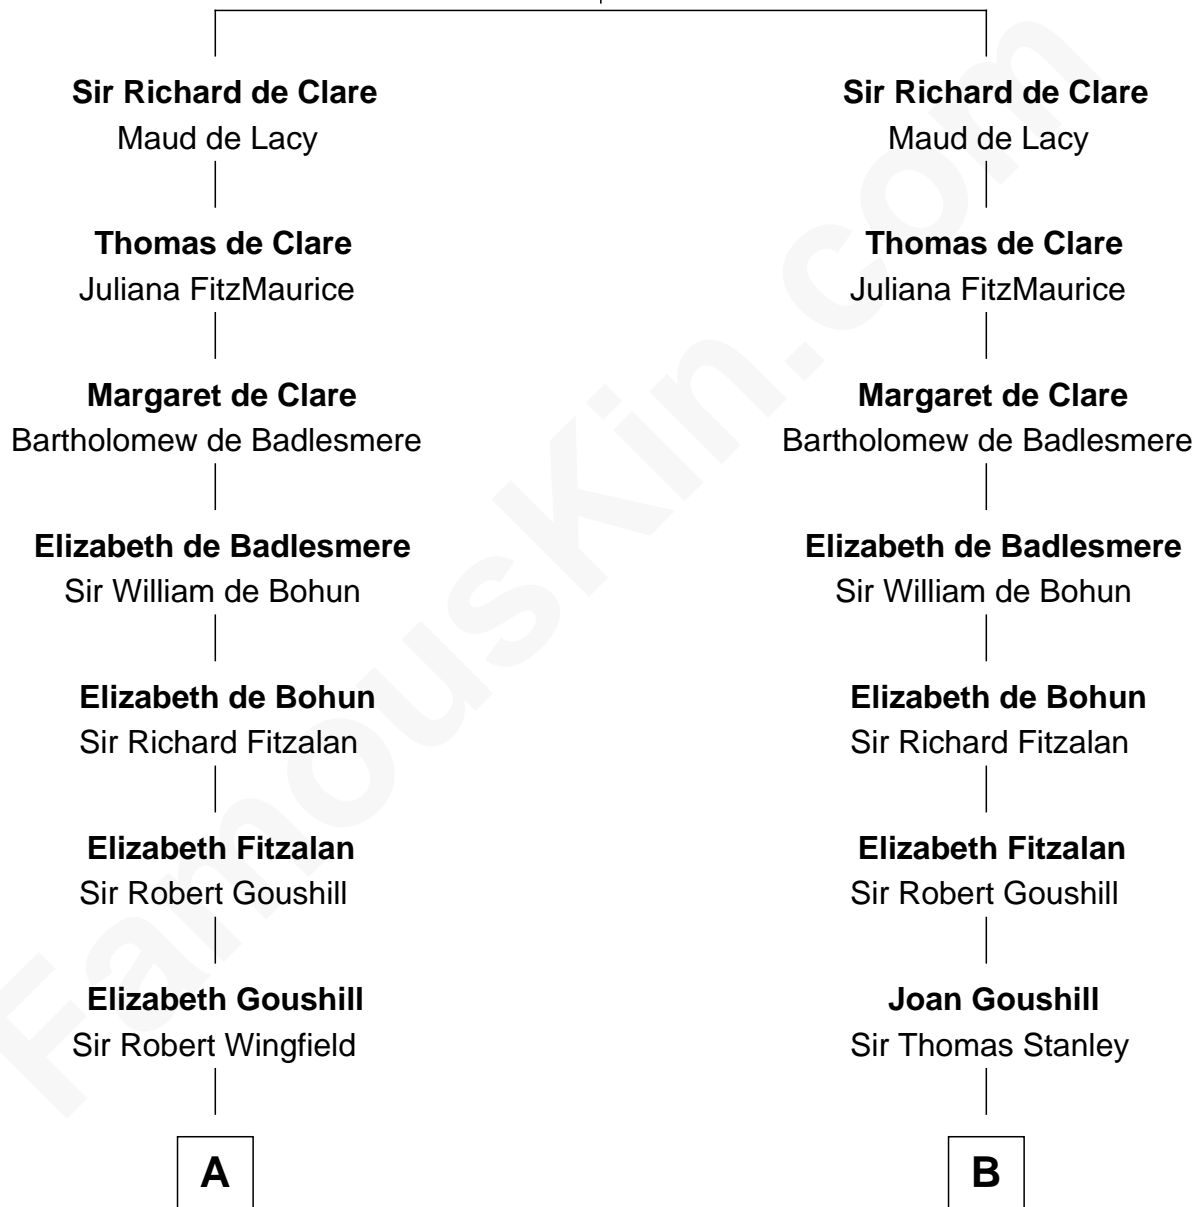

FamousKin.com
Relationship Chart of
Franklin D. Roosevelt
32nd U.S. President

17th cousin 4 times removed of
Henry Lee III
9th Governor of Virginia

Gilbert de Clare
 Isabel Marshal

FamousKin.com