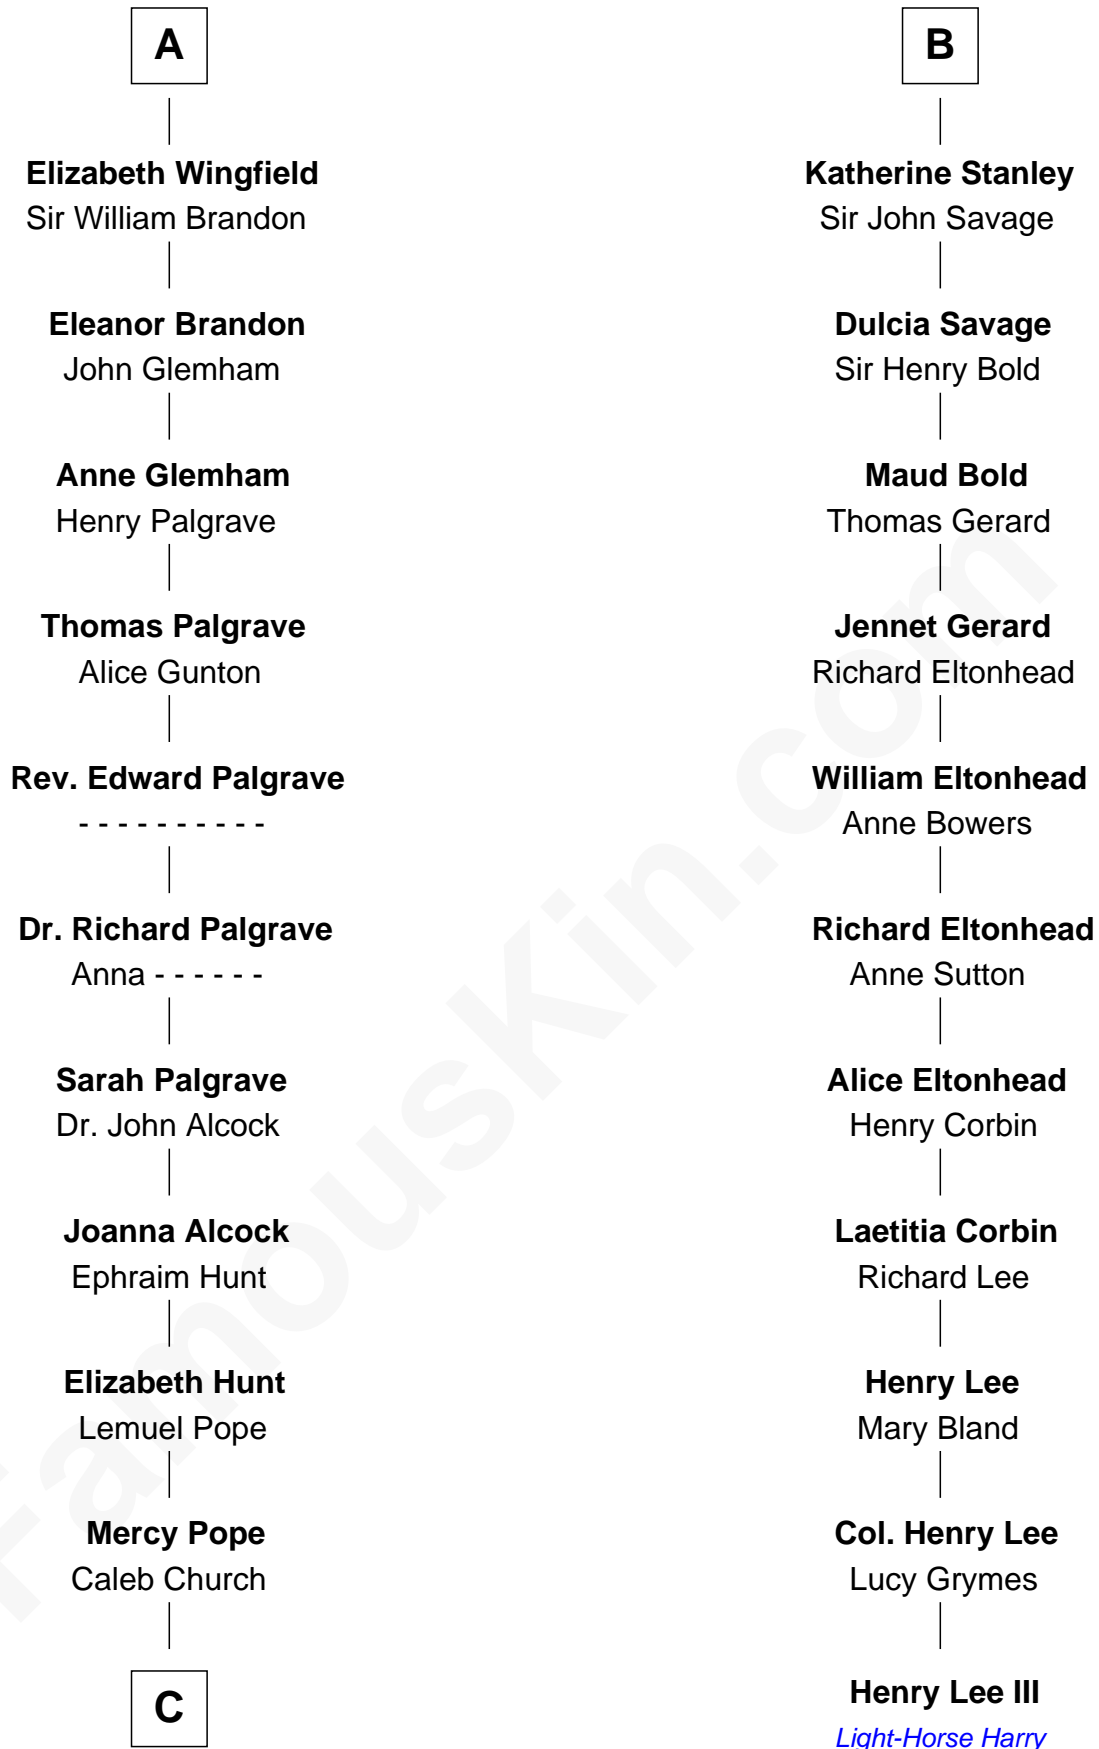

FamousKin.com
Relationship Chart of
Franklin D. Roosevelt
32nd U.S. President

17th cousin 4 times removed of
Henry Lee III
9th Governor of Virginia

Gilbert de Clare
 Isabel Marshal

FamousKin.com