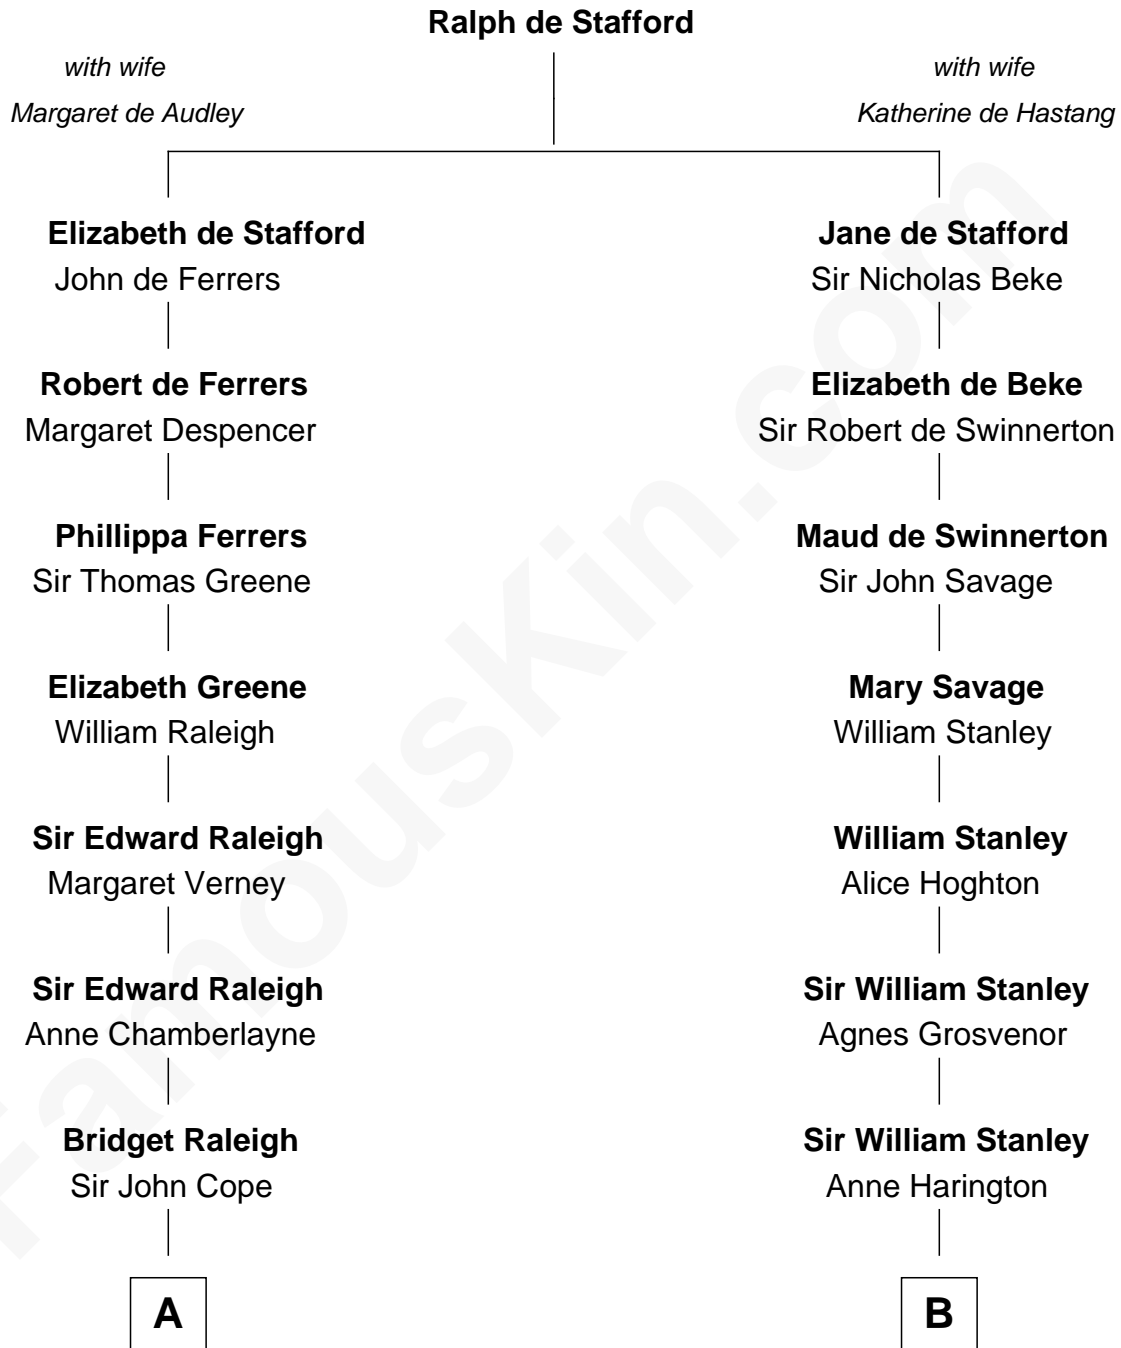

FamousKin.com
Relationship Chart of
Franklin D. Roosevelt
32nd U.S. President

14th cousin 4 times removed of
Henry Lee III
9th Governor of Virginia

C

—
Sara Delano
James Roosevelt

—
Franklin D. Roosevelt
32nd U.S. President

FamousKin.com