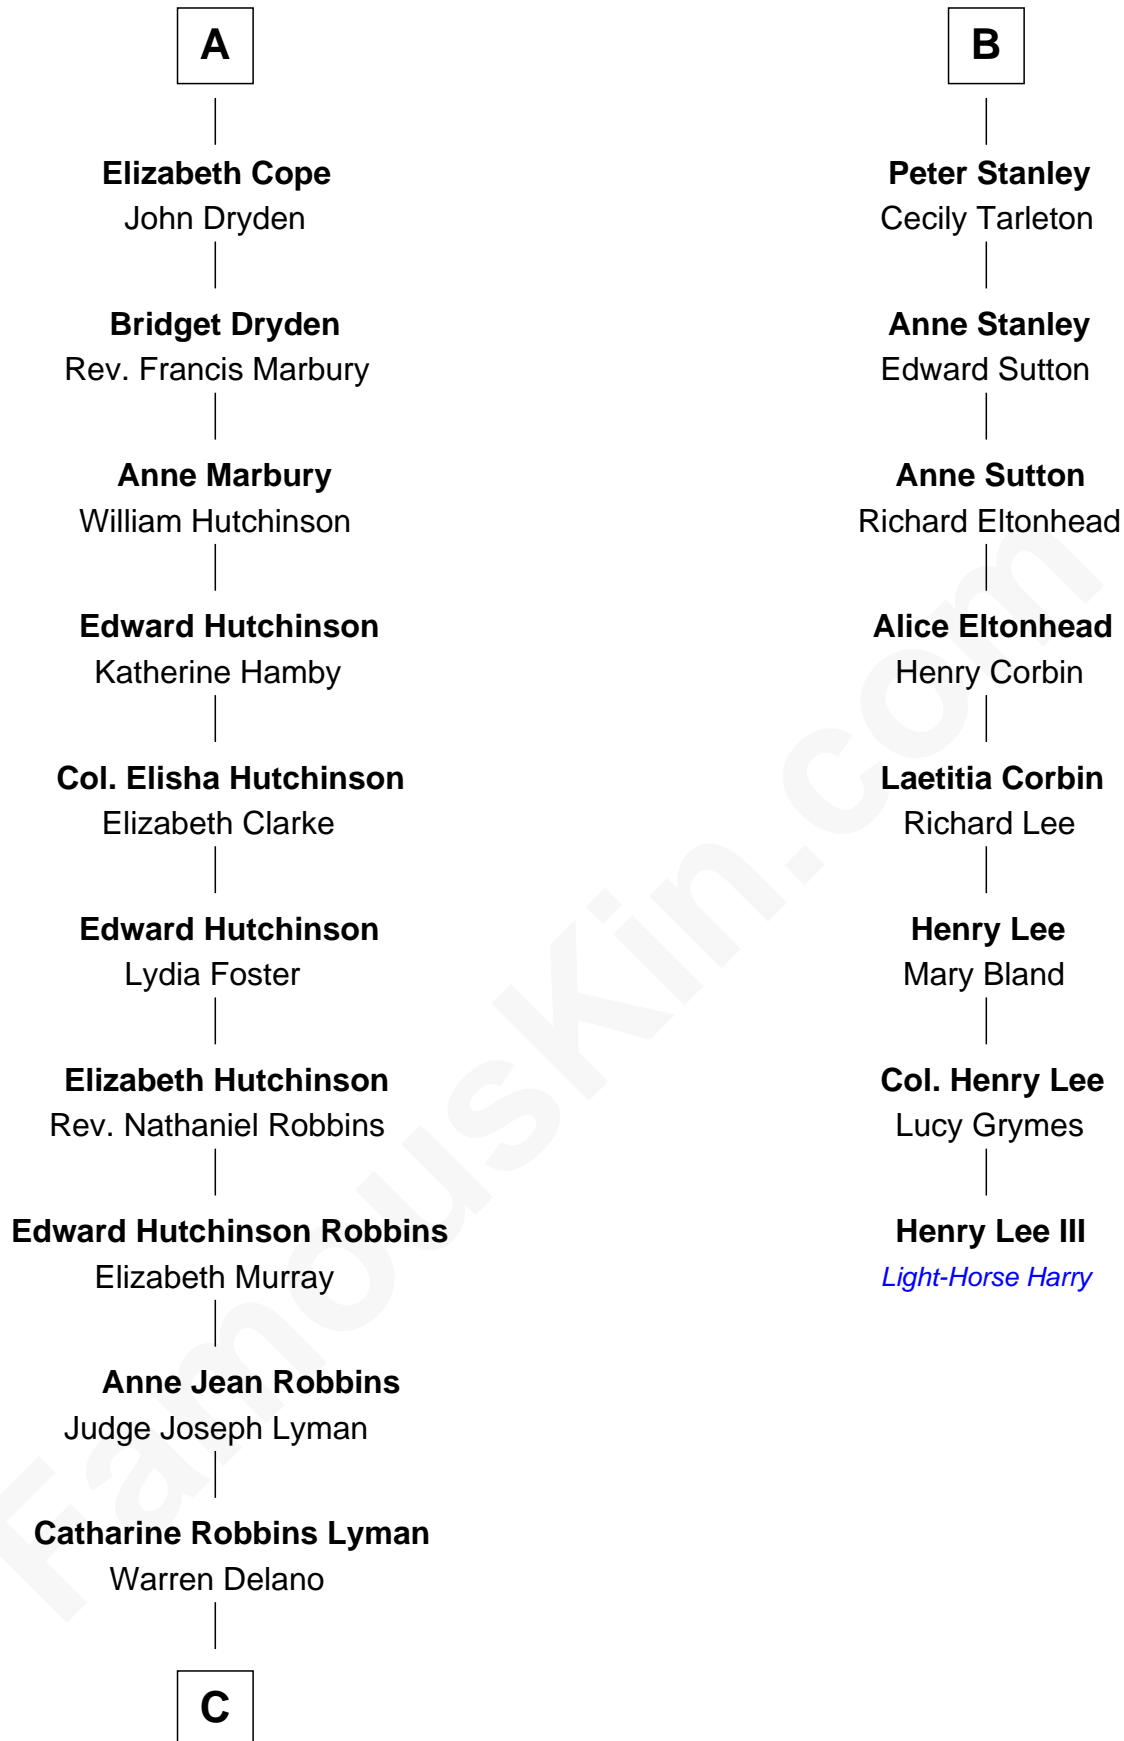

FamousKin.com
Relationship Chart of
Franklin D. Roosevelt
32nd U.S. President

14th cousin 4 times removed of
Henry Lee III
9th Governor of Virginia

C

—
Sara Delano
James Roosevelt

—
Franklin D. Roosevelt
32nd U.S. President

FamousKin.com