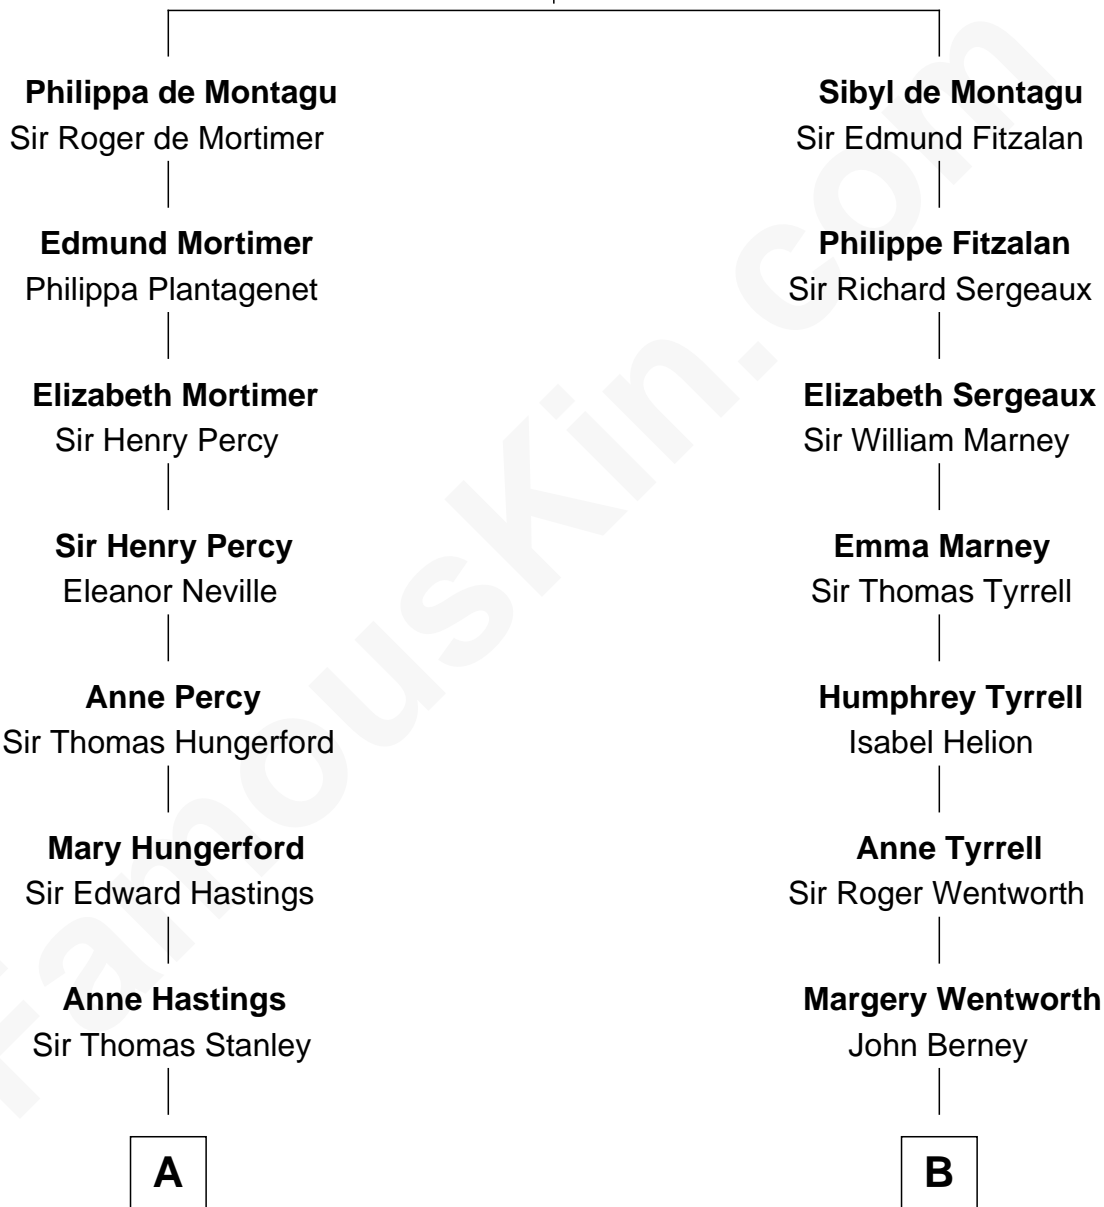

**FamousKin.com**  
**Relationship Chart of**  
**Franklin D. Roosevelt**  
*32nd U.S. President*

**15th cousin 5 times removed of**  
**Henry Lee III**  
*9th Governor of Virginia*

**William de Montagu**  
 Katherine de Grandison

**C**

John Aspinwall

Susan Howland

Mary Rebecca Aspinwall

Isaac Daniel Roosevelt

James Roosevelt

Sara Delano

Franklin D. Roosevelt

*32nd U.S. President*

FamousKin.com