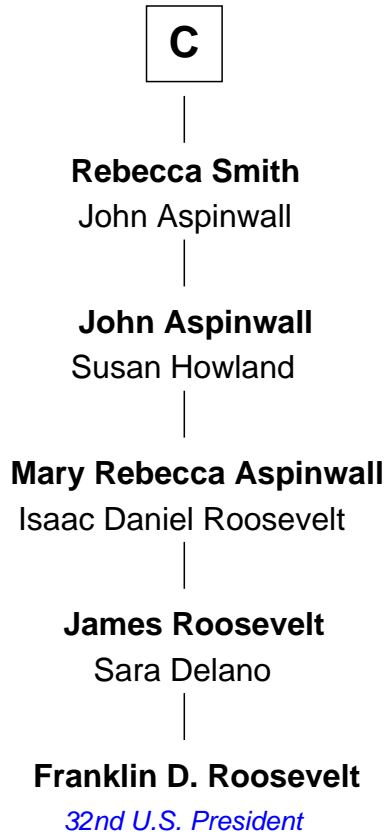

FamousKin.com
Relationship Chart of
Franklin D. Roosevelt
32nd U.S. President

16th cousin 5 times removed of
Henry Lee III
9th Governor of Virginia

Sir Hugh de Courtenay
 Agnes de St. John

Sir Thomas de Courtenay
 Muriel de Moels

Margaret Courtenay
 Thomas Peverell

Katherine Peverell
 Sir Walter Hungerford

Sir Robert Hungerford
 Margaret Botreaux

Sir Robert Hungerford
 Eleanor Moleyns

Sir Thomas Hungerford
 Anne Percy

Mary Hungerford
 Sir Edward Hastings

Anne Sulliard
 Roger Appleton

B

FamousKin.com